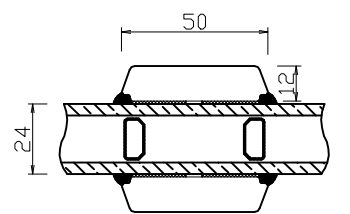

View from outside

View from inside

STANDRAD FLUSH SILL

ADDITIONAL OPTIONS

25mm Glazing Bar

50mm Glazing Bar

Natural Windows Ltd
10 Park Parade, Gunnersbury Avenue, London W3 9BD
www.naturalwindows.com info@naturalwindows.com