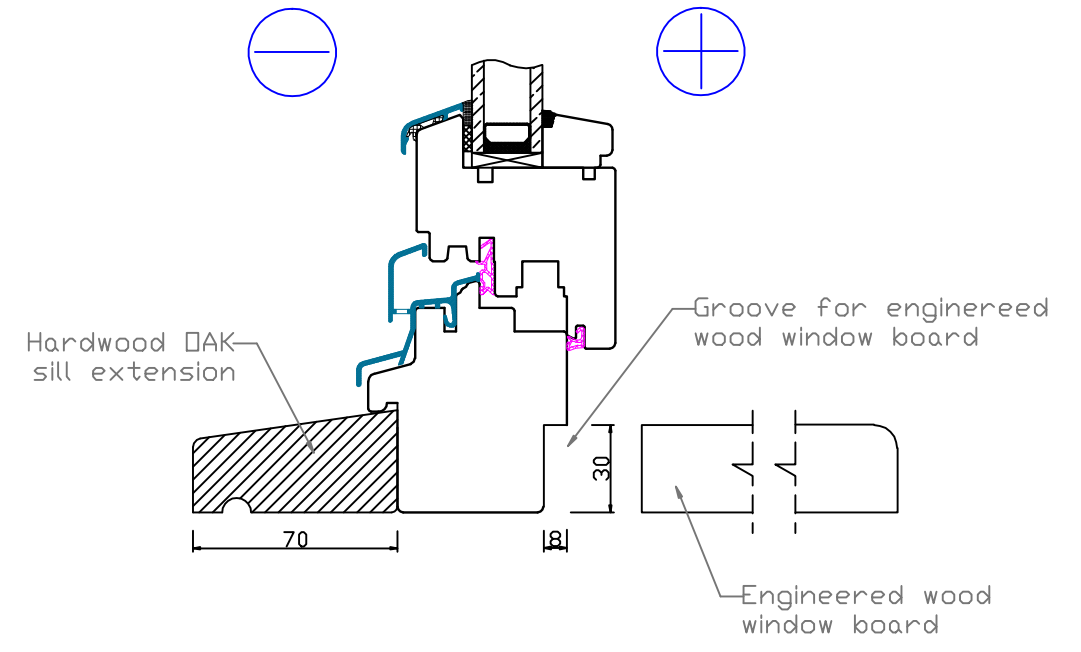

View from outside

View from inside

STANDRAD FLUSH SILL

ADDITIONAL OPTIONS

25mm Glazing Bar

50mm Glazing Bar

Natural Windows Ltd
10 Park Parade, Gunnersbury Avenue, London W3 9BD
www.naturalwindows.com info@naturalwindows.com

Object:
TW9
68 EURO PROFILE
FRENCH WINDOW