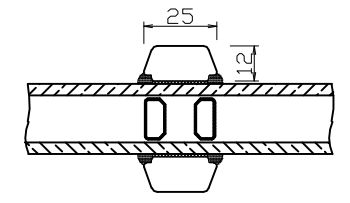

View from outside

View from inside

STANDRAD FLUSH SILL

ADDITIONAL OPTIONS

25mm Glazing Bar

50mm Glazing Bar

Natural Windows Ltd
10 Park Parade, Gunnersbury Avenue, London W3 9BD
www.naturalwindows.com info@naturalwindows.com