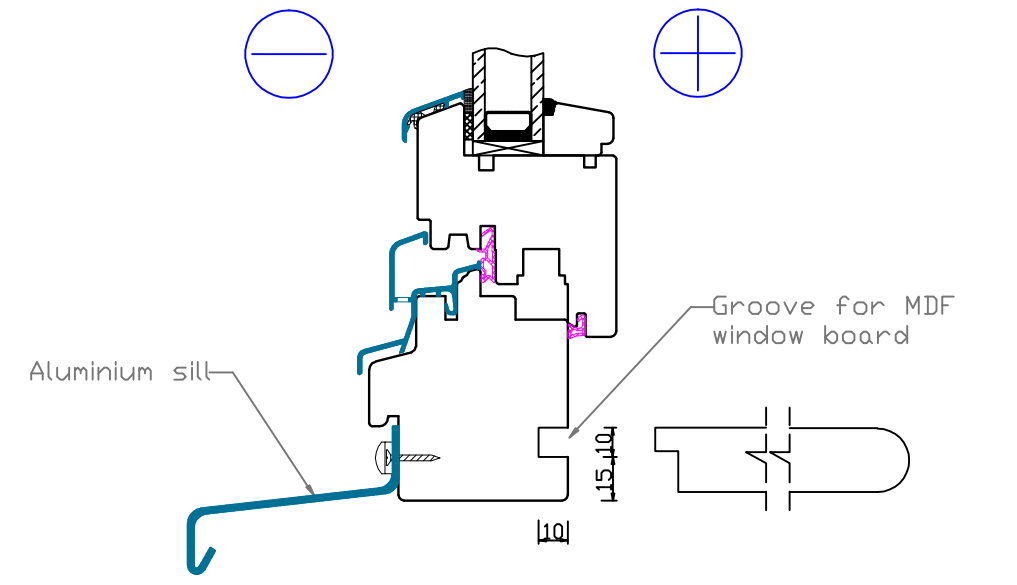

View from outside

View from inside

STANDRAD FLUSH SILL

ADDITIONAL OPTIONS

25mm Glazing Bar

50mm Glazing Bar

Natural Windows Ltd
10 Park Parade, Gunnersbury Avenue, London W3 9BD
www.naturalwindows.com info@naturalwindows.com

Object:
TW9
68 EURO PROFILE
FRENCH WINDOW