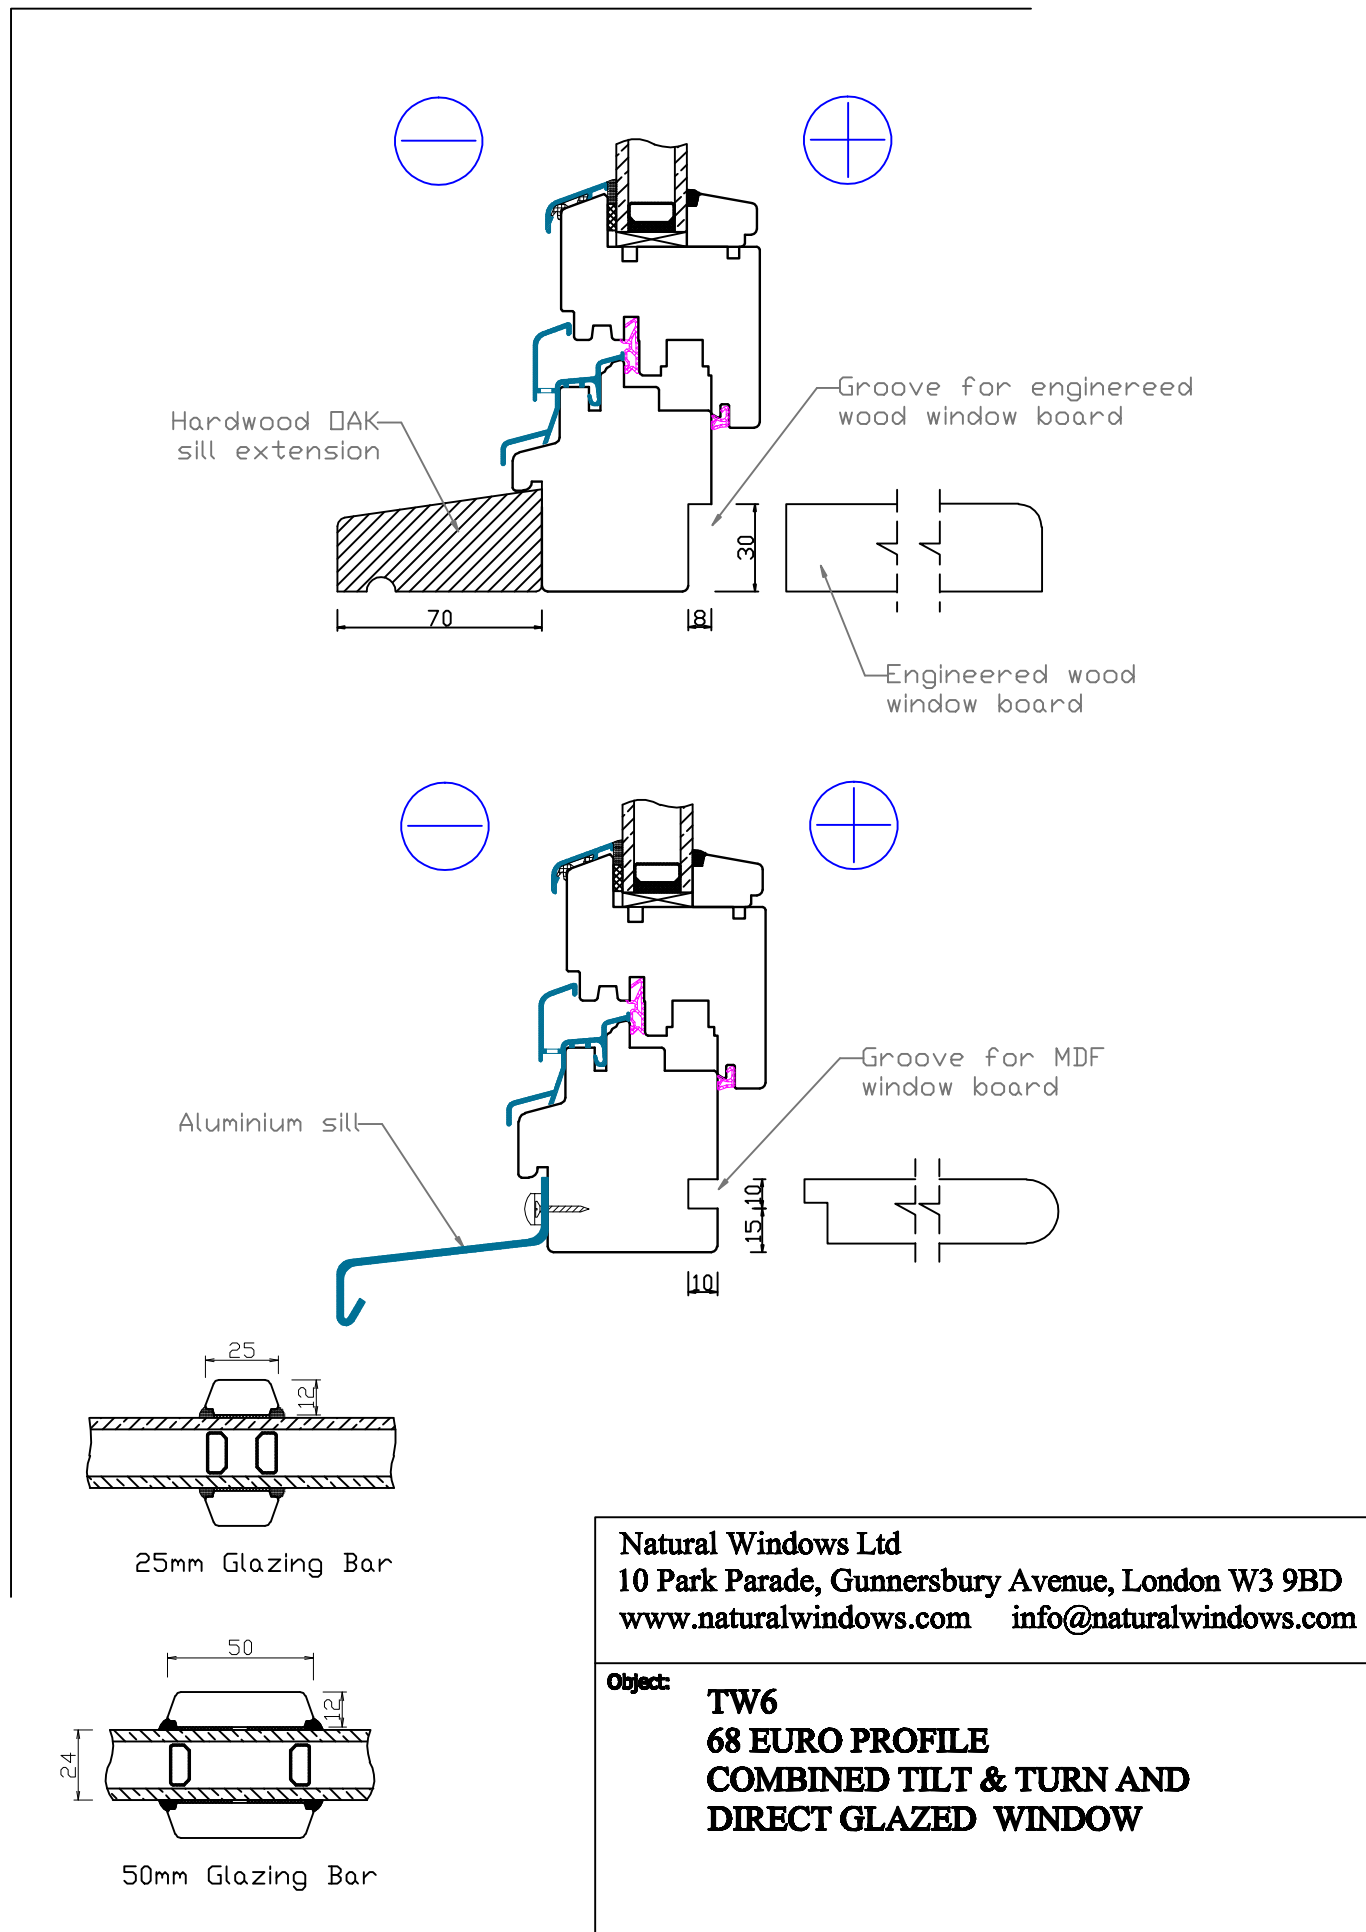

ADDITIONAL OPTIONS

STANDRAD FLUSH SILL

Natural Windows Ltd
 10 Park Parade, Gunnersbury Avenue, London W3 9BD
www.naturalwindows.com info@naturalwindows.com

Object: **TW6
 68 EURO PROFILE
 COMBINED TILT & TURN AND
 DIRECT GLAZED WINDOW**