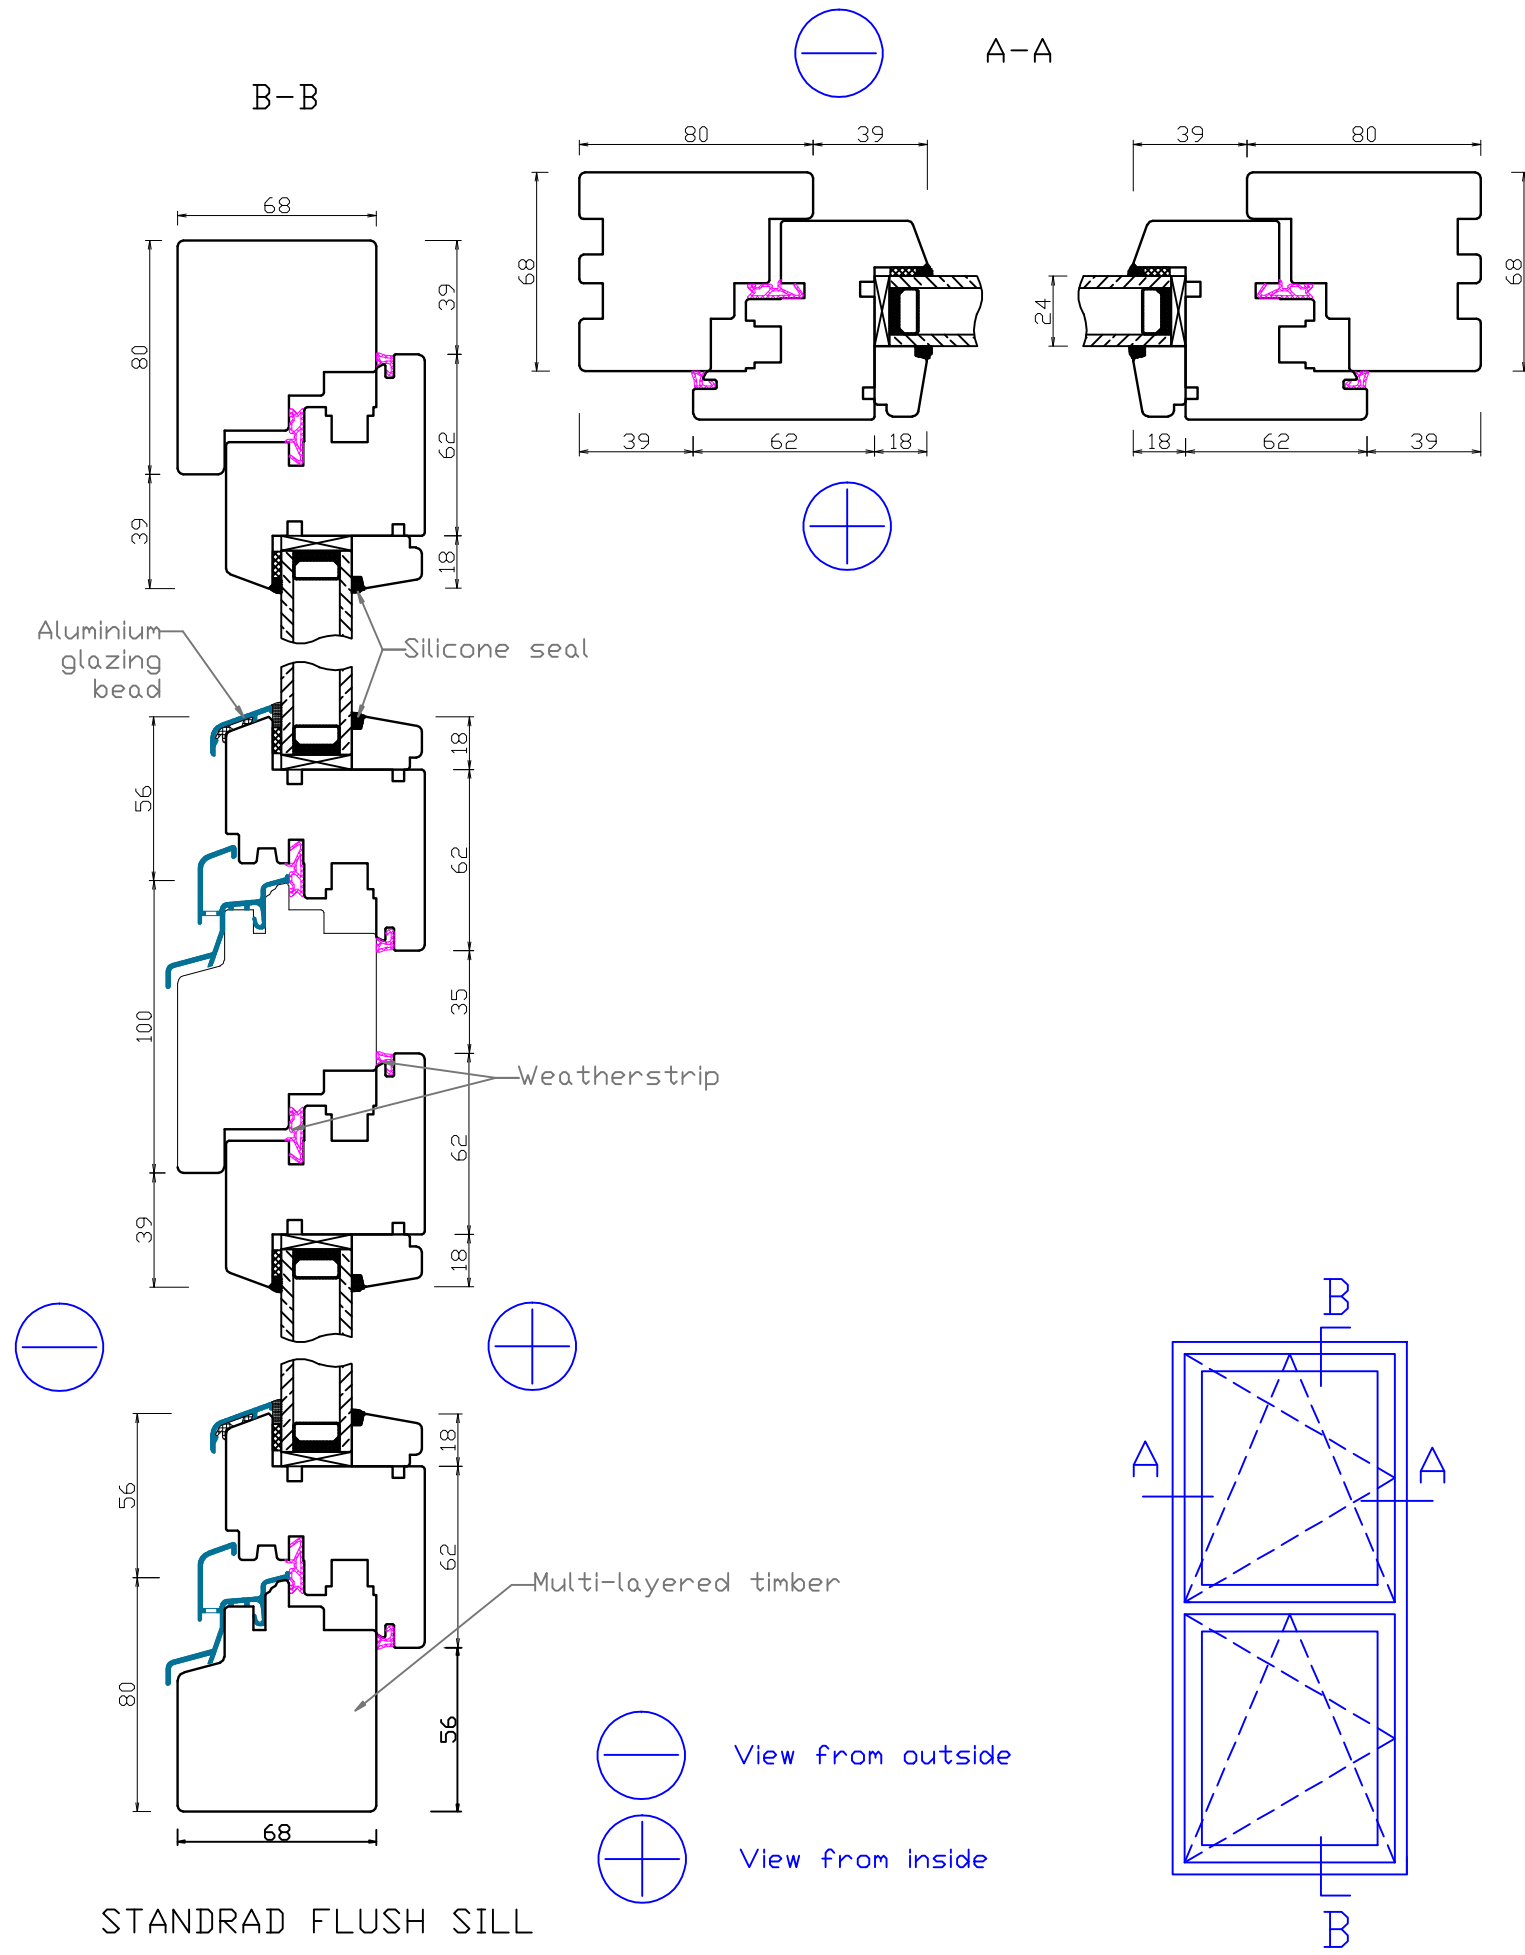

ADDITIONAL OPTIONS

STANDRAD FLUSH SILL

Natural Windows Ltd
 10 Park Parade, Gunnersbury Avenue, London W3 9BD
www.naturalwindows.com info@naturalwindows.com

Object: **TW6
 68 EURO PROFILE
 COMBINED TILT & TURN AND
 DIRECT GLAZED WINDOW**