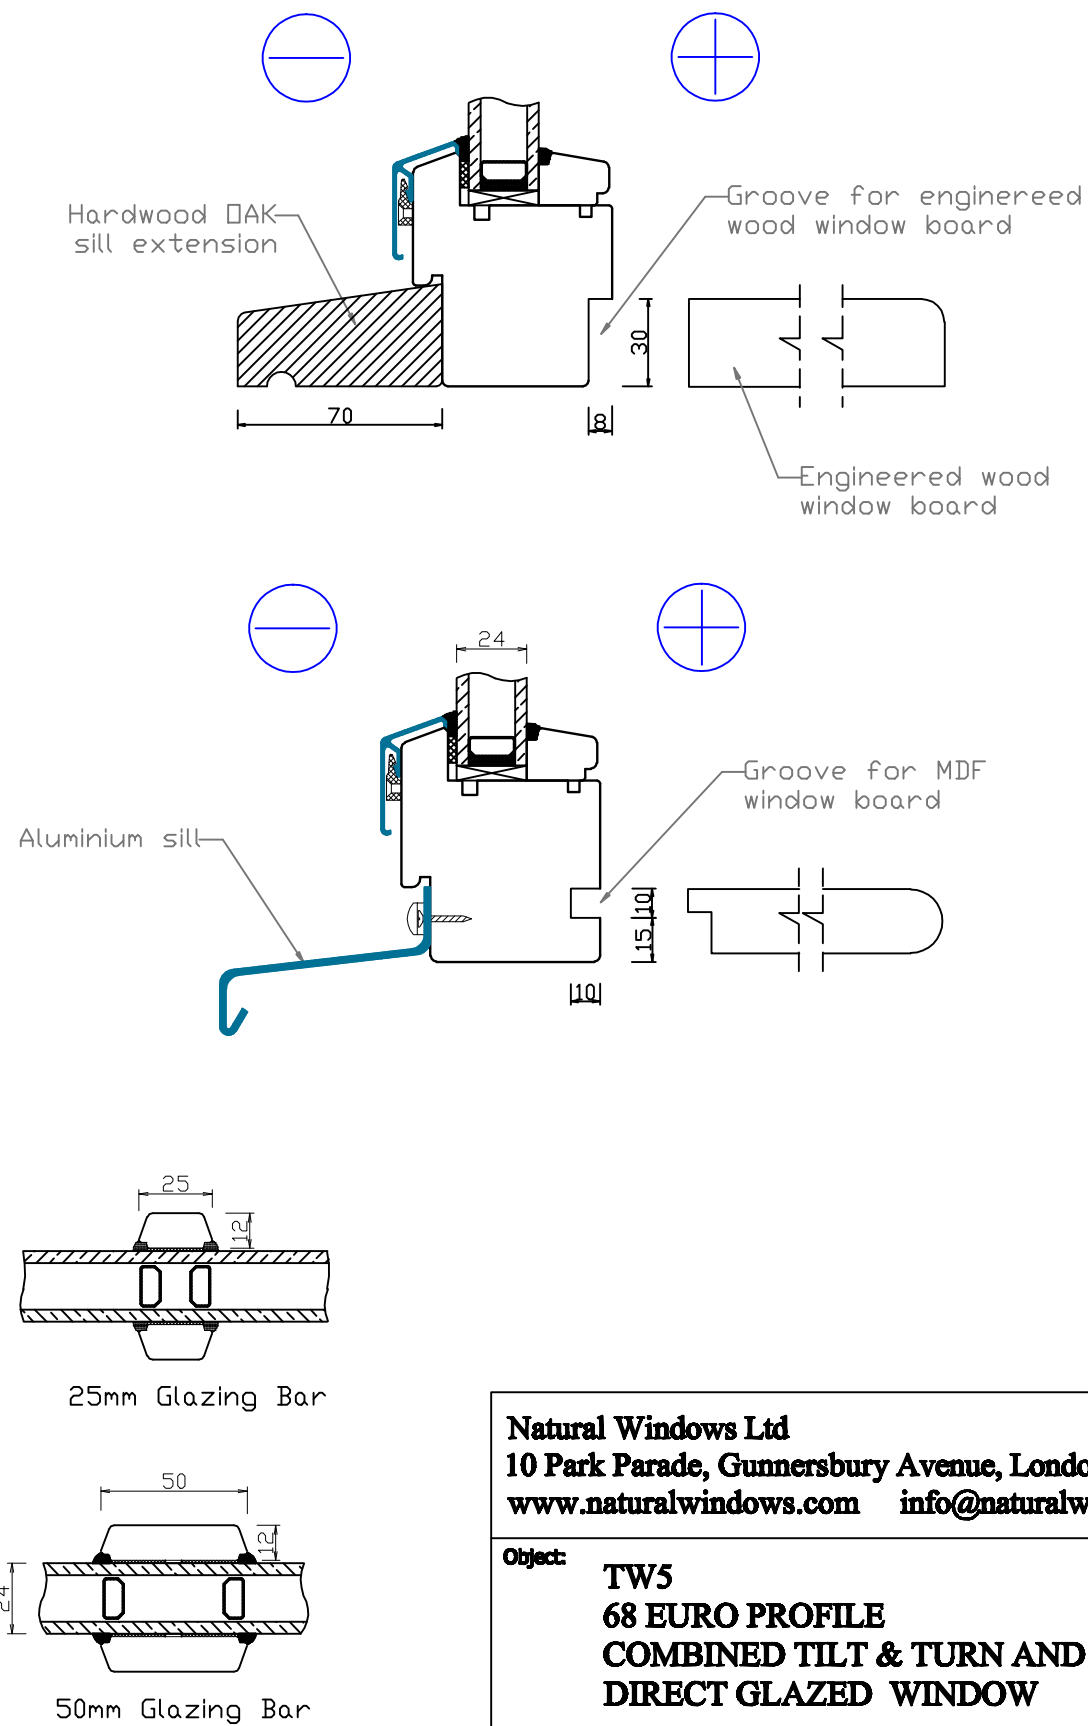

STANDRAD FLUSH SILL

ADDITIONAL OPTIONS

Natural Windows Ltd
 10 Park Parade, Gunnersbury Avenue, London W3 9BD
www.naturalwindows.com info@naturalwindows.com

Object: **TW5**
68 EURO PROFILE
COMBINED TILT & TURN AND
DIRECT GLAZED WINDOW