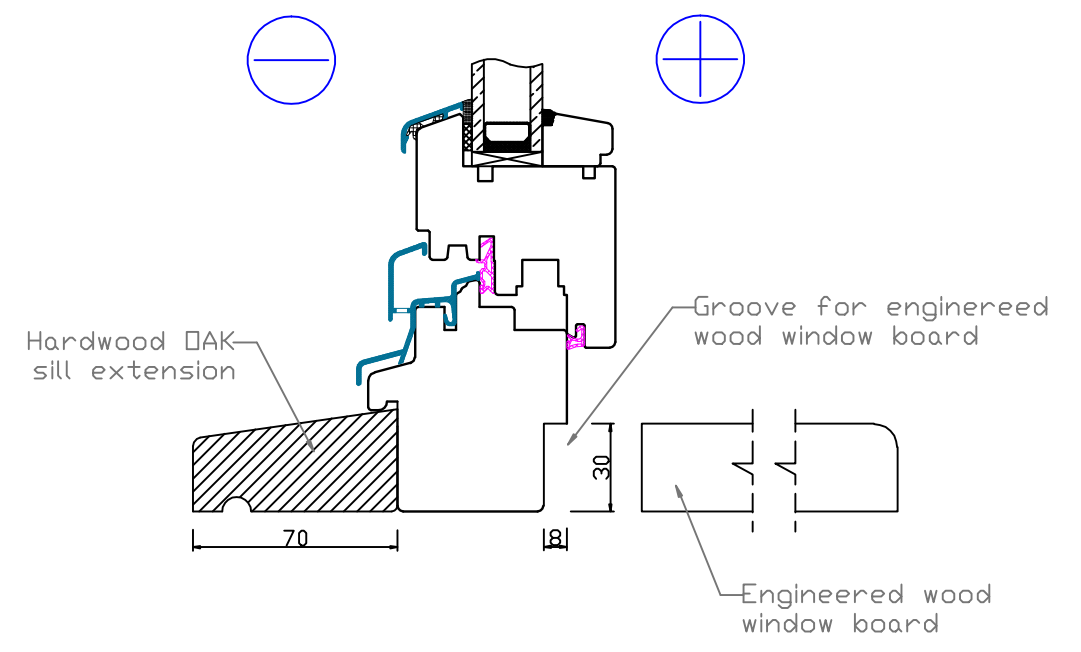

View from outside
View from inside

STANDRAD FLUSH SILL

ADDITIONAL OPTIONS

Natural Windows Ltd
10 Park Parade, Gunnersbury Avenue, London W3 9BD
www.naturalwindows.com info@naturalwindows.com

Object:
TW4
68 EURO PROFILE
TILT & TURN WINDOW