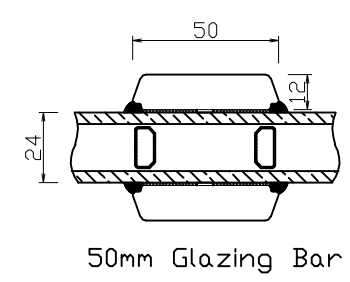

View from outside
View from inside

STANDRAD FLUSH SILL

ADDITIONAL OPTIONS

Natural Windows Ltd
10 Park Parade, Gunnersbury Avenue, London W3 9BD
www.naturalwindows.com info@naturalwindows.com

Object:
TW4
68 EURO PROFILE
TILT & TURN WINDOW