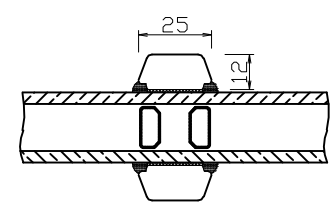

View from outside
View from inside

STANDRAD FLUSH SILL

ADDITIONAL OPTIONS

Natural Windows Ltd
10 Park Parade, Gunnersbury Avenue, London W3 9BD
www.naturalwindows.com info@naturalwindows.com

Object:
TW4
68 EURO PROFILE
TILT & TURN WINDOW