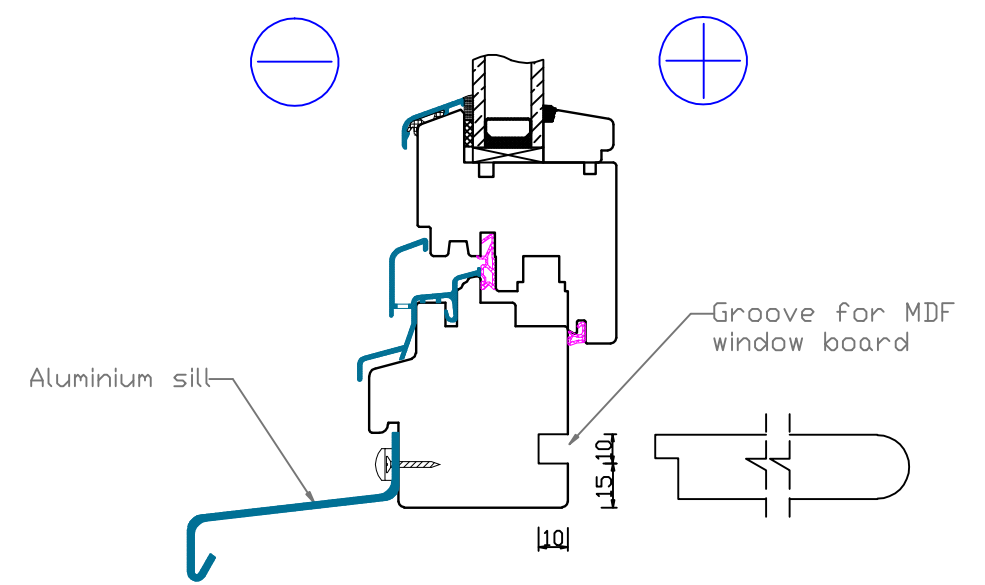

View from outside
View from inside

STANDRAD FLUSH SILL

ADDITIONAL OPTIONS

Natural Windows Ltd
10 Park Parade, Gunnersbury Avenue, London W3 9BD
www.naturalwindows.com info@naturalwindows.com

Object:
TW4
68 EURO PROFILE
TILT & TURN WINDOW