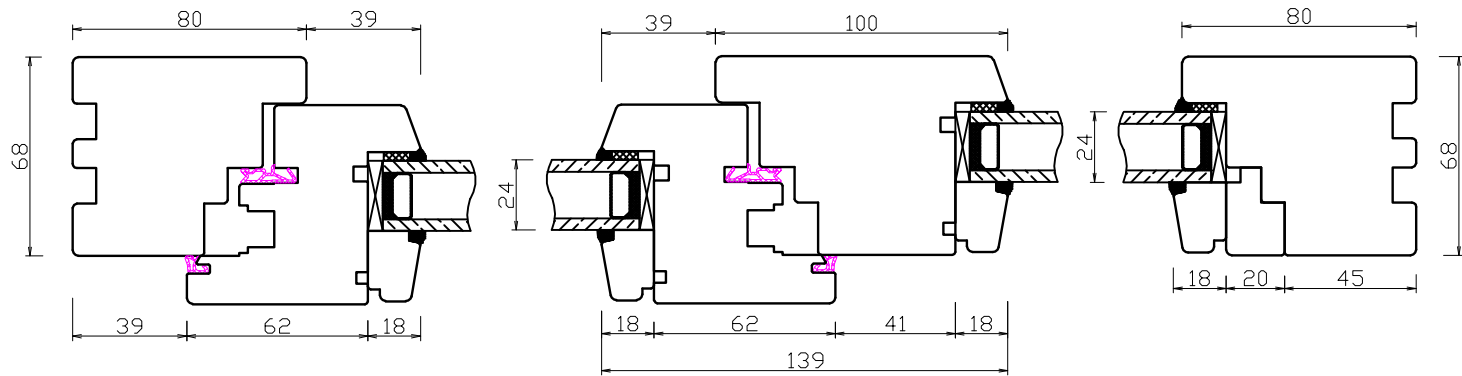

A-A

B-B

C-C

View from outside

View from inside

STANDRAD FLUSH SILL

ADDITIONAL OPTIONS

25mm Glazing Bar

50mm Glazing Bar

Natural Windows Ltd  
10 Park Parade, Gunnersbury Avenue, London W3 9BD  
www.naturalwindows.com info@naturalwindows.com

Object: TW3  
68 EURO PROFILE  
COMBINED TILT & TURN AND  
DIRECT GLAZED WINDOW