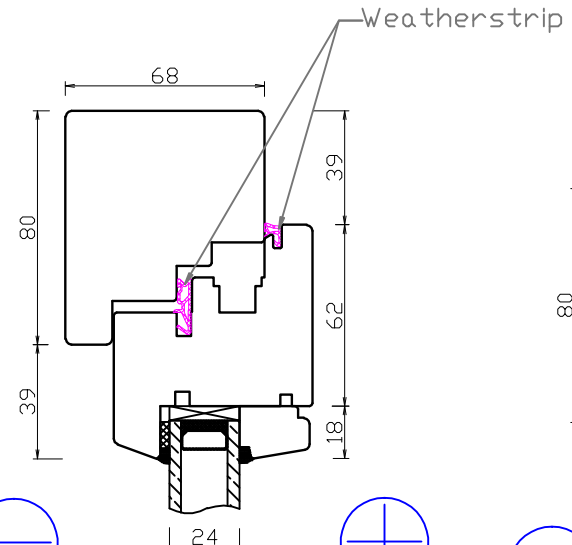

A-A

B-B

C-C

View from outside

View from inside

STANDRAD FLUSH SILL

ADDITIONAL OPTIONS

25mm Glazing Bar

50mm Glazing Bar

Natural Windows Ltd  
10 Park Parade, Gunnersbury Avenue, London W3 9BD  
www.naturalwindows.com info@naturalwindows.com

Object: TW3  
68 EURO PROFILE  
COMBINED TILT & TURN AND  
DIRECT GLAZED WINDOW