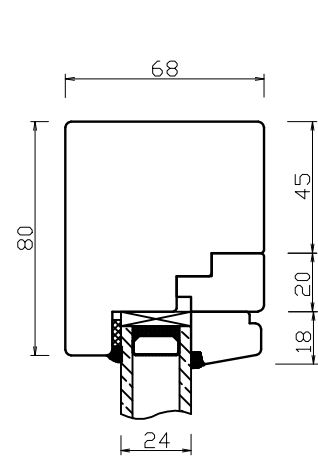

A-A

B-B

C-C

View from outside

View from inside

STANDRAD FLUSH SILL

ADDITIONAL OPTIONS

25mm Glazing Bar

50mm Glazing Bar

Natural Windows Ltd  
10 Park Parade, Gunnersbury Avenue, London W3 9BD  
www.naturalwindows.com info@naturalwindows.com

Object: TW3  
68 EURO PROFILE  
COMBINED TILT & TURN AND  
DIRECT GLAZED WINDOW