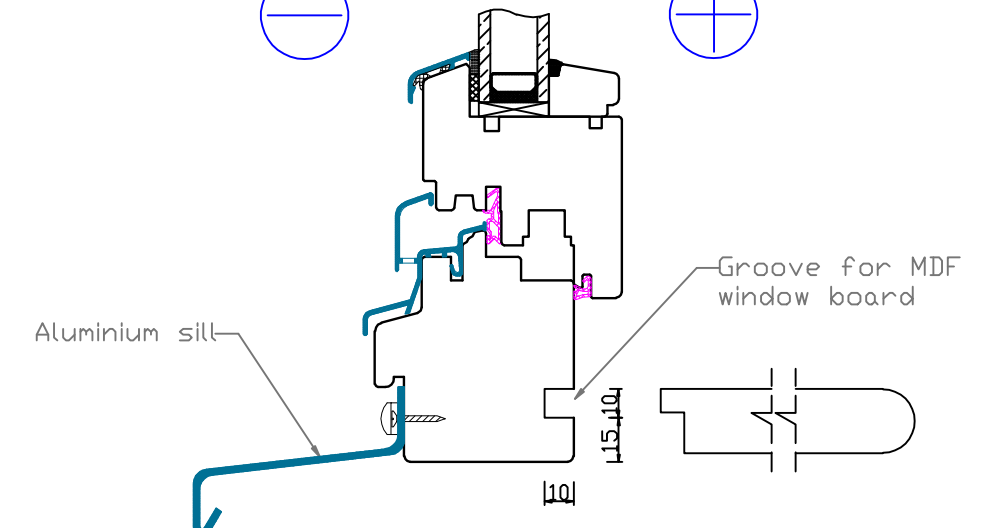

A-A

B-B

C-C

View from outside

View from inside

STANDRAD FLUSH SILL

ADDITIONAL OPTIONS

25mm Glazing Bar

50mm Glazing Bar

Natural Windows Ltd  
10 Park Parade, Gunnersbury Avenue, London W3 9BD  
www.naturalwindows.com info@naturalwindows.com

Object: TW3  
68 EURO PROFILE  
COMBINED TILT & TURN AND  
DIRECT GLAZED WINDOW