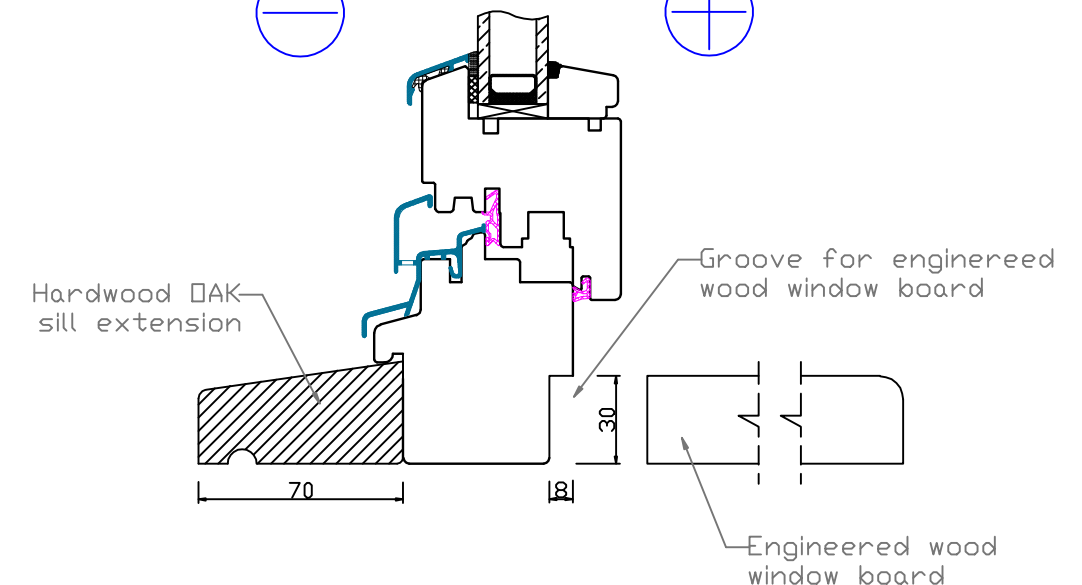

A-A

B-B

C-C

View from outside

View from inside

STANDRAD FLUSH SILL

ADDITIONAL OPTIONS

25mm Glazing Bar

50mm Glazing Bar

Natural Windows Ltd  
10 Park Parade, Gunnersbury Avenue, London W3 9BD  
www.naturalwindows.com info@naturalwindows.com

Object: TW3  
68 EURO PROFILE  
COMBINED TILT & TURN AND  
DIRECT GLAZED WINDOW