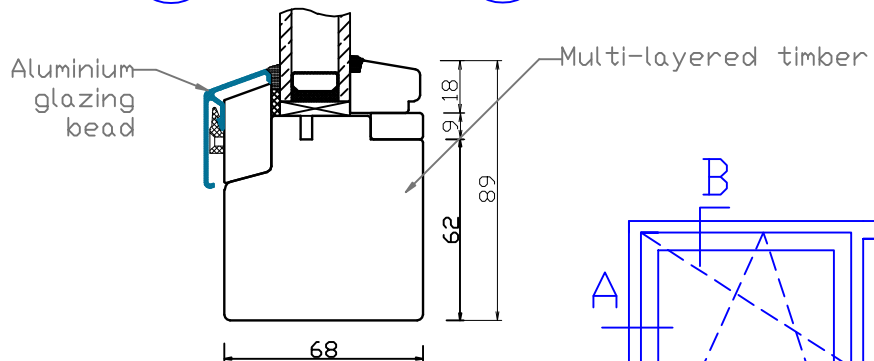

A-A

B-B

C-C

View from outside

View from inside

STANDRAD FLUSH SILL

ADDITIONAL OPTIONS

25mm Glazing Bar

50mm Glazing Bar

Natural Windows Ltd  
10 Park Parade, Gunnersbury Avenue, London W3 9BD  
www.naturalwindows.com info@naturalwindows.com

Object: TW3  
68 EURO PROFILE  
COMBINED TILT & TURN AND  
DIRECT GLAZED WINDOW