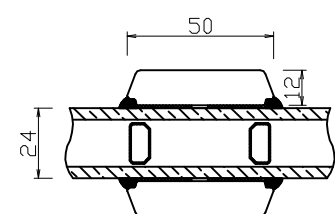

A-A

B-B

C-C

View from outside

View from inside

STANDRAD FLUSH SILL

ADDITIONAL OPTIONS

25mm Glazing Bar

50mm Glazing Bar

Natural Windows Ltd  
10 Park Parade, Gunnersbury Avenue, London W3 9BD  
www.naturalwindows.com info@naturalwindows.com

Object: TW3  
68 EURO PROFILE  
COMBINED TILT & TURN AND  
DIRECT GLAZED WINDOW