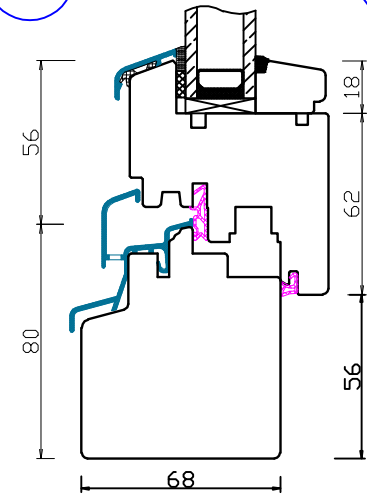

A-A

B-B

C-C

View from outside

View from inside

STANDRAD FLUSH SILL

ADDITIONAL OPTIONS

25mm Glazing Bar

50mm Glazing Bar

Natural Windows Ltd  
10 Park Parade, Gunnersbury Avenue, London W3 9BD  
www.naturalwindows.com info@naturalwindows.com

Object: TW3  
68 EURO PROFILE  
COMBINED TILT & TURN AND  
DIRECT GLAZED WINDOW