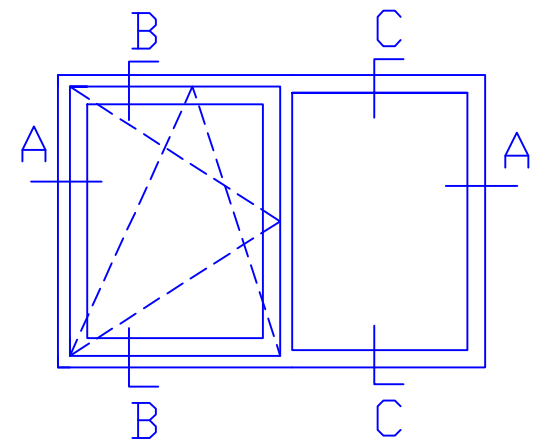

A-A

B-B

C-C

View from outside

View from inside

STANDRAD FLUSH SILL

ADDITIONAL OPTIONS

25mm Glazing Bar

50mm Glazing Bar

Natural Windows Ltd  
10 Park Parade, Gunnersbury Avenue, London W3 9BD  
www.naturalwindows.com info@naturalwindows.com

Object: TW3  
68 EURO PROFILE  
COMBINED TILT & TURN AND  
DIRECT GLAZED WINDOW