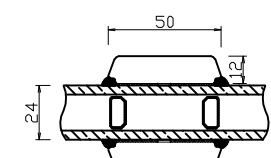

A-A

B-B

C-C

STANDRAD FLUSH SILL

View from outside

View from inside

ADDITIONAL OPTIONS

25mm Glazing Bar

50mm Glazing Bar

Natural Windows Ltd
 10 Park Parade, Gunnersbury Avenue, London W3 9BD
 www.naturalwindows.com info@naturalwindows.com

Object: TW15
 68 EURO PROFILE
 COMBINED TILT & TURN AND
 DIRECT GLAZED WINDOW