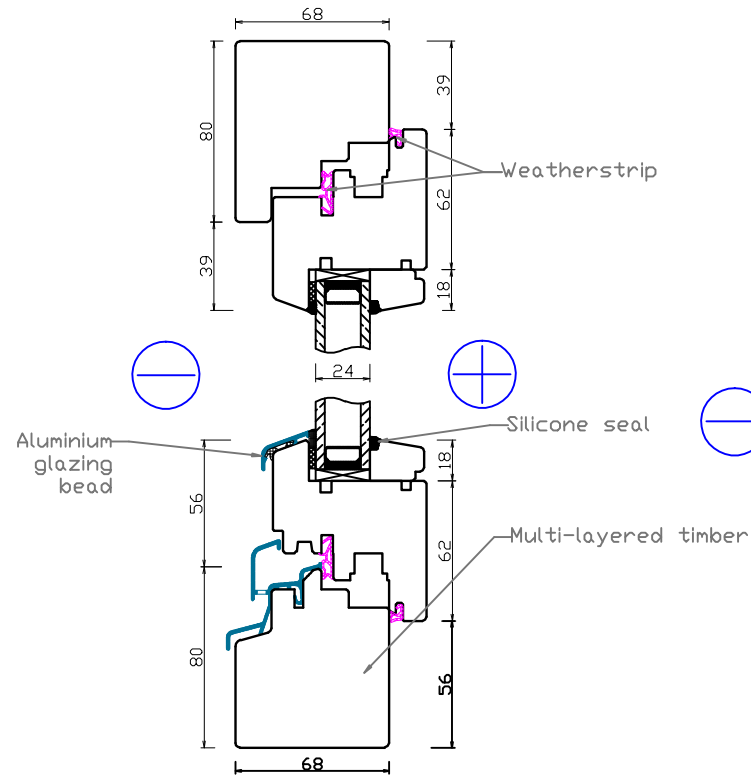

A-A

B-B

C-C

STANDRAD FLUSH SILL

View from outside

View from inside

ADDITIONAL OPTIONS

25mm Glazing Bar

50mm Glazing Bar

Natural Windows Ltd
 10 Park Parade, Gunnersbury Avenue, London W3 9BD
 www.naturalwindows.com info@naturalwindows.com

Object: TW15
 68 EURO PROFILE
 COMBINED TILT & TURN AND
 DIRECT GLAZED WINDOW