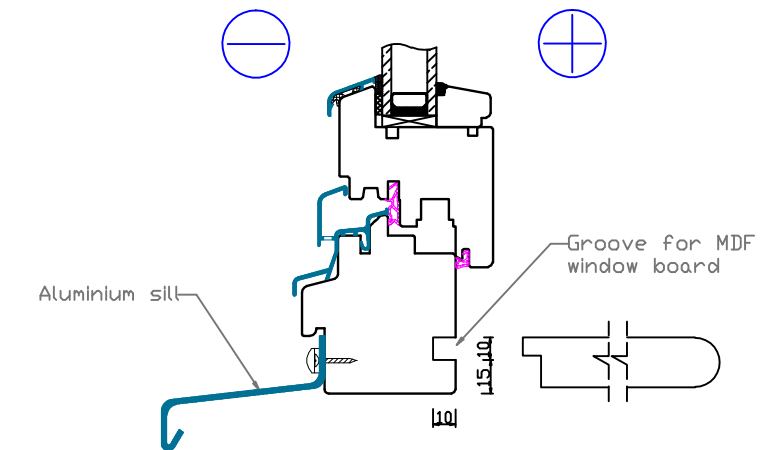

A-A

B-B

C-C

STANDRAD FLUSH SILL

View from outside

View from inside

ADDITIONAL OPTIONS

25mm Glazing Bar

50mm Glazing Bar

Natural Windows Ltd
 10 Park Parade, Gunnersbury Avenue, London W3 9BD
 www.naturalwindows.com info@naturalwindows.com

Object: TW15
 68 EURO PROFILE
 COMBINED TILT & TURN AND
 DIRECT GLAZED WINDOW