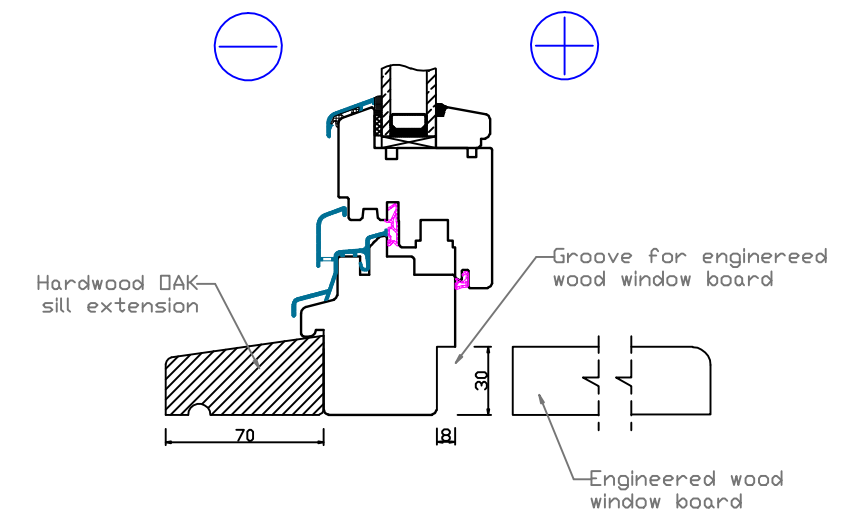

A-A

B-B

C-C

STANDRAD FLUSH SILL

View from outside

View from inside

ADDITIONAL OPTIONS

25mm Glazing Bar

50mm Glazing Bar

Natural Windows Ltd
 10 Park Parade, Gunnersbury Avenue, London W3 9BD
 www.naturalwindows.com info@naturalwindows.com

Object: TW15
 68 EURO PROFILE
 COMBINED TILT & TURN AND
 DIRECT GLAZED WINDOW