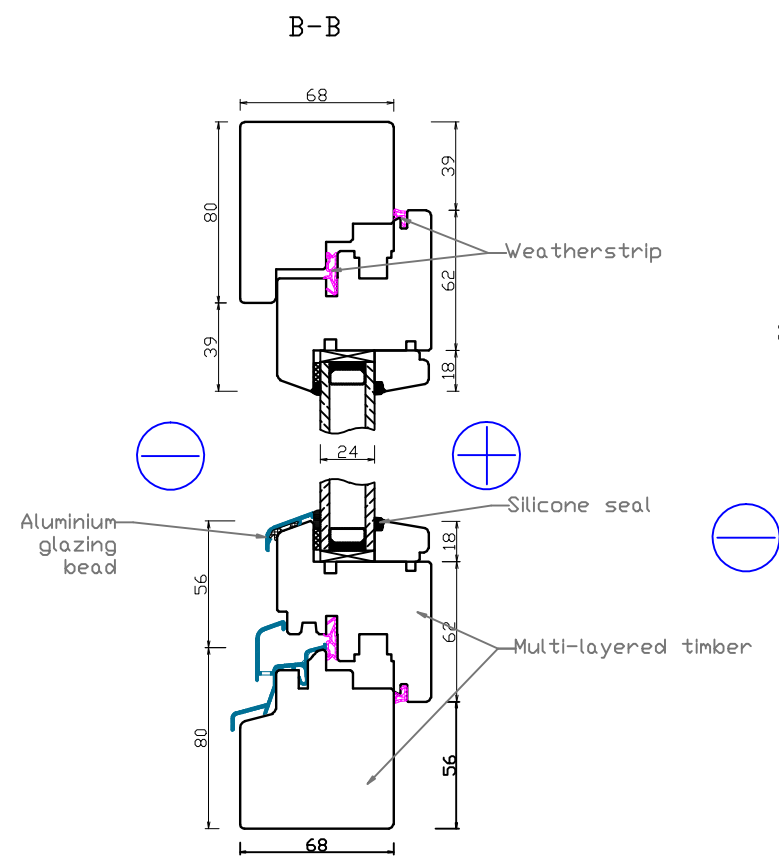

A-A

B-B

C-C

STANDRAD FLUSH SILL

ADDITIONAL OPTIONS

25mm Glazing Bar

50mm Glazing Bar

Natural Windows Ltd
 10 Park Parade, Gunnersbury Avenue, London W3 9BD
 www.naturalwindows.com info@naturalwindows.com

Object: TW14
 68 EURO PROFILE
 COMBINED TILT & TURN AND
 DIRECT GLAZED WINDOW