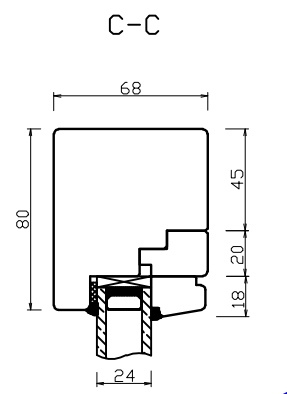

A-A

B-B

C-C

STANDRAD FLUSH SILL

ADDITIONAL OPTIONS

25mm Glazing Bar

50mm Glazing Bar

Natural Windows Ltd
 10 Park Parade, Gunnersbury Avenue, London W3 9BD
 www.naturalwindows.com info@naturalwindows.com

Object: TW14
 68 EURO PROFILE
 COMBINED TILT & TURN AND
 DIRECT GLAZED WINDOW