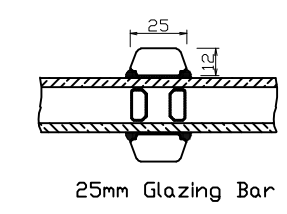

A-A

B-B

C-C

STANDRAD FLUSH SILL

ADDITIONAL OPTIONS

25mm Glazing Bar

50mm Glazing Bar

Natural Windows Ltd
 10 Park Parade, Gunnersbury Avenue, London W3 9BD
 www.naturalwindows.com info@naturalwindows.com

Object: TW14
 68 EURO PROFILE
 COMBINED TILT & TURN AND
 DIRECT GLAZED WINDOW