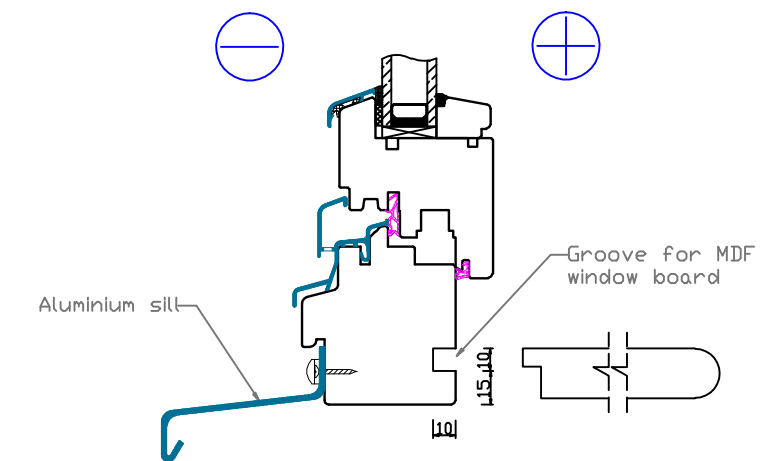

A-A

B-B

C-C

STANDRAD FLUSH SILL

ADDITIONAL OPTIONS

25mm Glazing Bar

50mm Glazing Bar

Natural Windows Ltd
 10 Park Parade, Gunnersbury Avenue, London W3 9BD
 www.naturalwindows.com info@naturalwindows.com

Object: TW14
 68 EURO PROFILE
 COMBINED TILT & TURN AND
 DIRECT GLAZED WINDOW