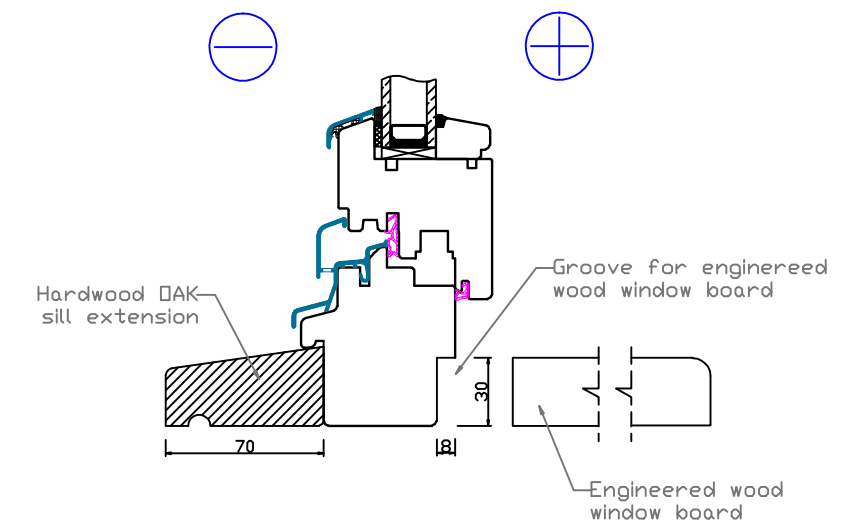

A-A

B-B

C-C

STANDRAD FLUSH SILL

ADDITIONAL OPTIONS

25mm Glazing Bar

50mm Glazing Bar

Natural Windows Ltd
 10 Park Parade, Gunnersbury Avenue, London W3 9BD
 www.naturalwindows.com info@naturalwindows.com

Object: TW14
 68 EURO PROFILE
 COMBINED TILT & TURN AND
 DIRECT GLAZED WINDOW