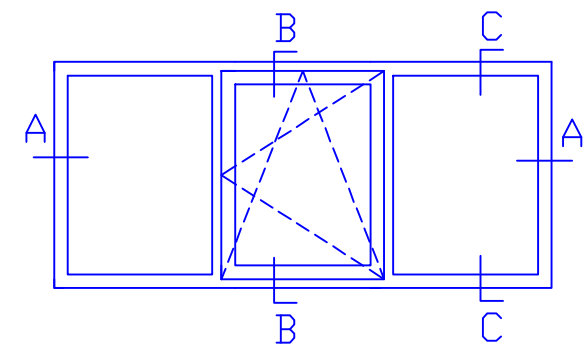

A-A

B-B

C-C

STANDRAD FLUSH SILL

ADDITIONAL OPTIONS

25mm Glazing Bar

50mm Glazing Bar

Natural Windows Ltd
 10 Park Parade, Gunnersbury Avenue, London W3 9BD
 www.naturalwindows.com info@naturalwindows.com

Object: TW14
 68 EURO PROFILE
 COMBINED TILT & TURN AND
 DIRECT GLAZED WINDOW