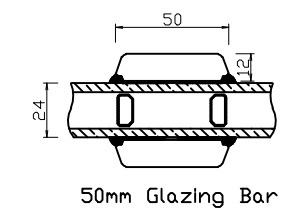

A-A

B-B

C-C

STANDRAD FLUSH SILL

ADDITIONAL OPTIONS

25mm Glazing Bar

50mm Glazing Bar

Natural Windows Ltd
 10 Park Parade, Gunnersbury Avenue, London W3 9BD
 www.naturalwindows.com info@naturalwindows.com

Object: TW14
 68 EURO PROFILE
 COMBINED TILT & TURN AND
 DIRECT GLAZED WINDOW