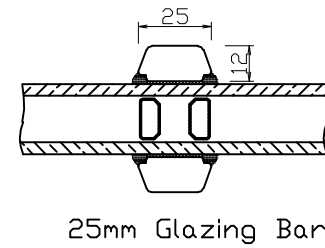

A-A

B-B

STANDRAD FLUSH SILL

ADDITIONAL OPTIONS

25mm Glazing Bar

50mm Glazing Bar

View from outside
View from inside

Natural Windows Ltd
10 Park Parade, Gunnersbury Avenue, London W3 9BD
www.naturalwindows.com info@naturalwindows.com

Object:
TW1
68 EURO PROFILE
DIRECT GLAZED WINDOW