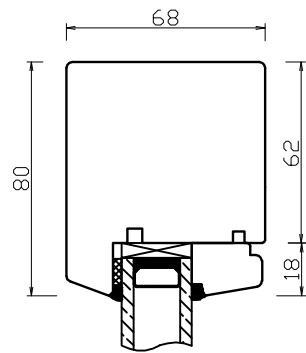

A-A

B-B

STANDRAD FLUSH SILL

ADDITIONAL OPTIONS

25mm Glazing Bar

50mm Glazing Bar

View from outside
View from inside

Natural Windows Ltd
10 Park Parade, Gunnersbury Avenue, London W3 9BD
www.naturalwindows.com info@naturalwindows.com

Object:
TW1
68 EURO PROFILE
DIRECT GLAZED WINDOW