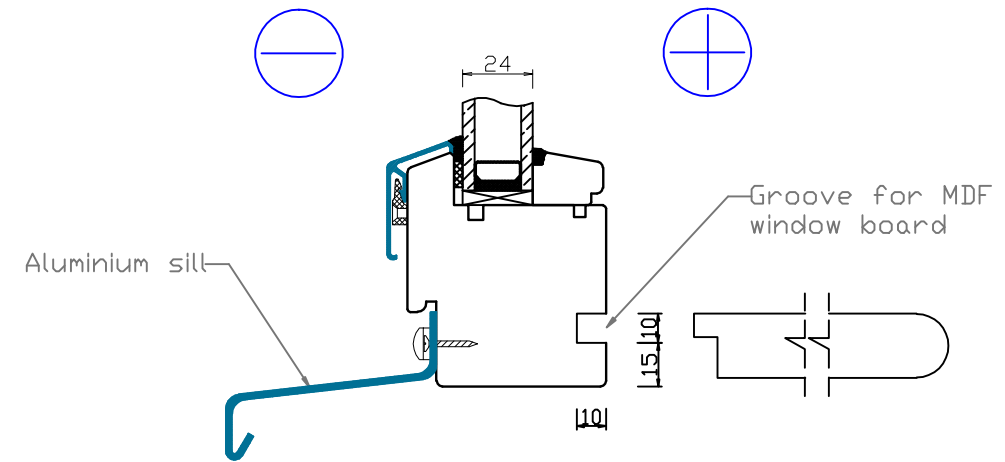

A-A

B-B

STANDRAD FLUSH SILL

ADDITIONAL OPTIONS

25mm Glazing Bar

50mm Glazing Bar

View from outside
View from inside

Natural Windows Ltd
10 Park Parade, Gunnersbury Avenue, London W3 9BD
www.naturalwindows.com info@naturalwindows.com

Object:
TW1
68 EURO PROFILE
DIRECT GLAZED WINDOW