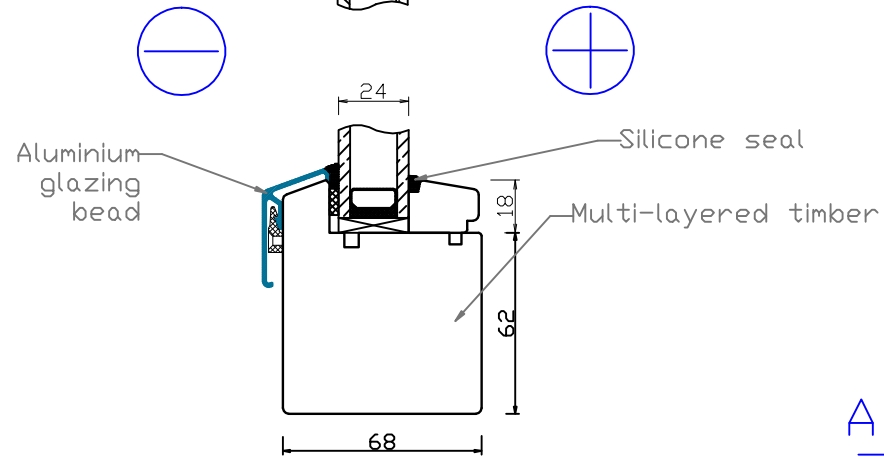

A-A

B-B

STANDRAD FLUSH SILL

ADDITIONAL OPTIONS

25mm Glazing Bar

50mm Glazing Bar

View from outside
View from inside

Natural Windows Ltd
10 Park Parade, Gunnersbury Avenue, London W3 9BD
www.naturalwindows.com info@naturalwindows.com

Object:
TW1
68 EURO PROFILE
DIRECT GLAZED WINDOW