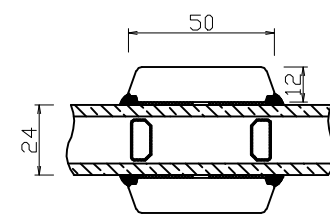

A-A

B-B

STANDRAD FLUSH SILL

ADDITIONAL OPTIONS

25mm Glazing Bar

50mm Glazing Bar

View from outside
View from inside

Natural Windows Ltd
10 Park Parade, Gunnersbury Avenue, London W3 9BD
www.naturalwindows.com info@naturalwindows.com

Object:
TW1
68 EURO PROFILE
DIRECT GLAZED WINDOW