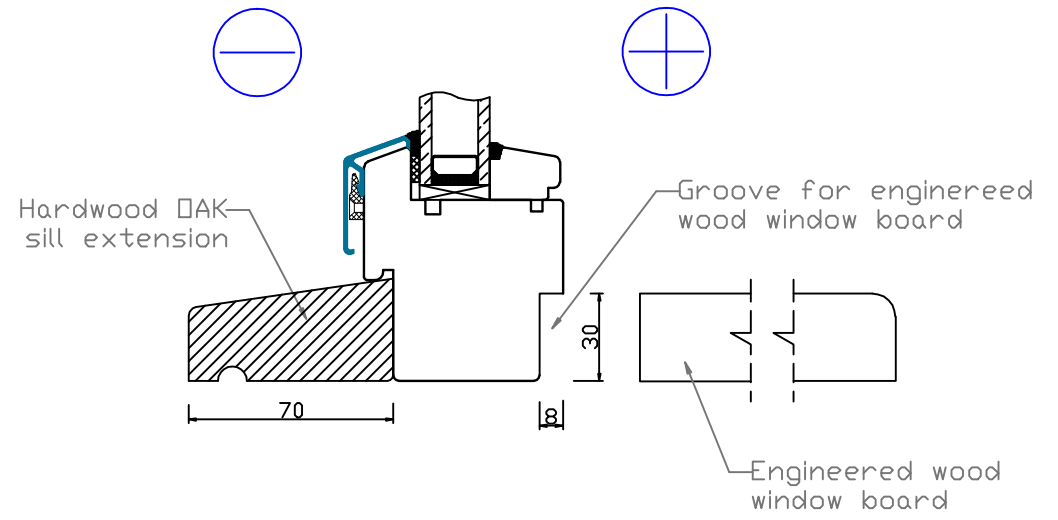

A-A

B-B

STANDRAD FLUSH SILL

ADDITIONAL OPTIONS

25mm Glazing Bar

50mm Glazing Bar

View from outside
View from inside

Natural Windows Ltd
10 Park Parade, Gunnersbury Avenue, London W3 9BD
www.naturalwindows.com info@naturalwindows.com

Object:
TW1
68 EURO PROFILE
DIRECT GLAZED WINDOW