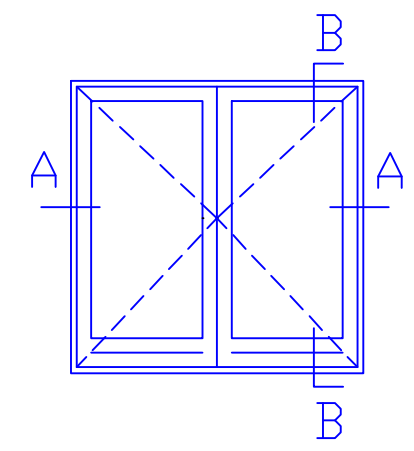

FLUSH HARDWOOD SILL

LOW ALUMINIUM SILL

COMBINED ALUMINIUM - HARDWOOD SILL

<p>Natural Windows Ltd 10 Park Parade, Gunnersbury Avenue, London W3 9BD www.naturalwindows.com info@naturalwindows.com</p>	
<p>Object:</p> <p style="text-align: center;">OUTWARD OPENING FRENCH DOOR</p>	
<p>Client:</p>	<p>Quotation:</p>
<p>Date:</p>	