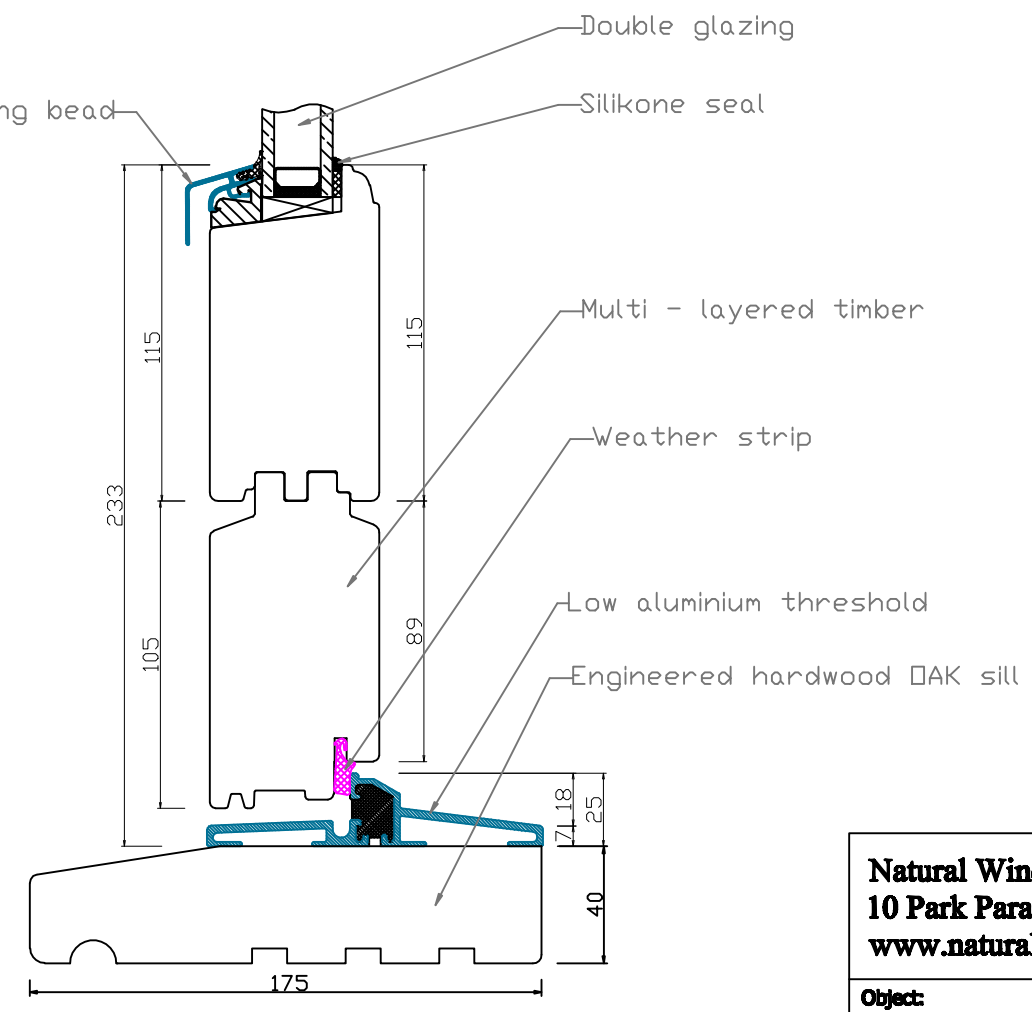

FLUSH HARDWOOD SILL

LOW ALUMINIUM SILL

COMBINED ALUMINIUM - HARDWOOD SILL

<p>Natural Windows Ltd 10 Park Parade, Gunnersbury Avenue, London W3 9BD www.naturalwindows.com info@naturalwindows.com</p>	
<p>Object:</p> <p style="text-align: center;">OUTWARD OPENING FRENCH DOOR</p>	
<p>Client:</p>	<p>Quotation:</p>
<p>Date:</p>	