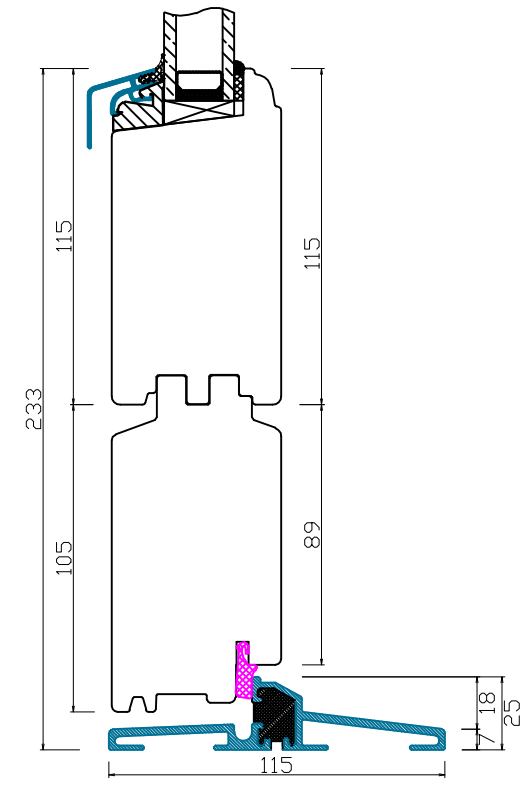

FLUSH HARDWOOD SILL

LOW ALUMINIUM SILL

COMBINED ALUMINIUM - HARDWOOD SILL

<p>Natural Windows Ltd 10 Park Parade, Gunnersbury Avenue, London W3 9BD www.naturalwindows.com info@naturalwindows.com</p>	
<p>Object:</p> <p style="text-align: center;">OUTWARD OPENING FRENCH DOOR</p>	
<p>Client:</p>	<p>Quotation:</p>
<p>Date:</p>	