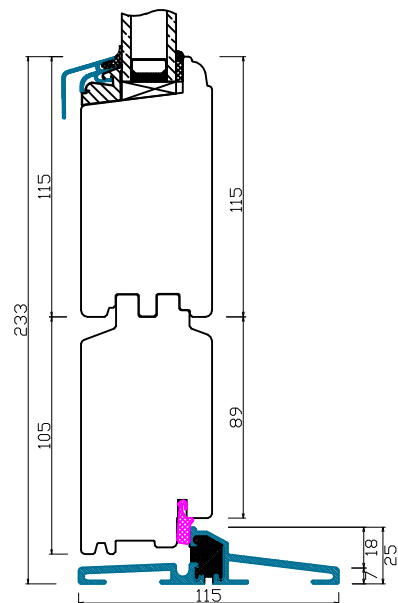

FLUSH HARDWOOD SILL

LOW ALUMINIUM SILL

COMBINED ALUMINIUM - HARDWOOD SILL

**Natural Windows Ltd**  
 10 Park Parade, Gunnersbury Avenue, London W3 9BD  
 www.naturalwindows.com info@naturalwindows.com

Object:  
**OUTWARD OPENING FRENCH DOOR WITH SIDE LIGHTS**