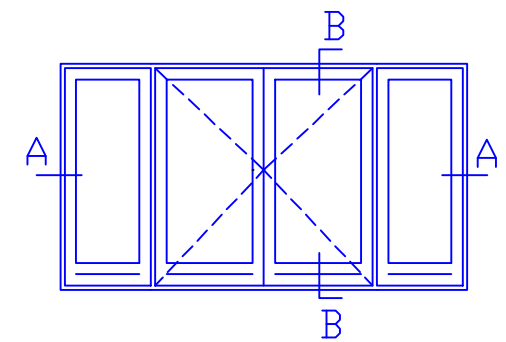

FLUSH HARDWOOD SILL

LOW ALUMINIUM SILL

COMBINED ALUMINIUM - HARDWOOD SILL

**Natural Windows Ltd**  
 10 Park Parade, Gunnersbury Avenue, London W3 9BD  
 www.naturalwindows.com info@naturalwindows.com

Object:  
**OUTWARD OPENING FRENCH DOOR WITH SIDE LIGHTS**