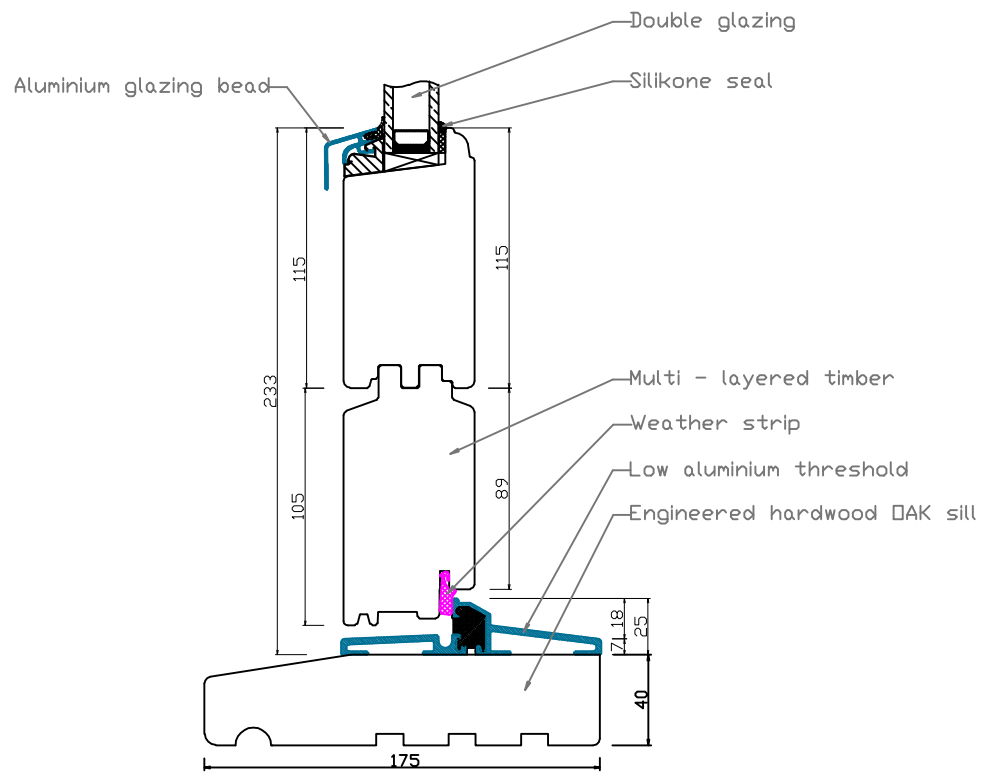

FLUSH HARDWOOD SILL

LOW ALUMINIUM SILL

COMBINED ALUMINIUM - HARDWOOD SILL

**Natural Windows Ltd**  
 10 Park Parade, Gunnersbury Avenue, London W3 9BD  
 www.naturalwindows.com info@naturalwindows.com

Object:  
**OUTWARD OPENING FRENCH DOOR WITH SIDE LIGHTS**