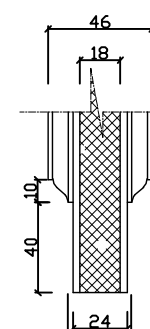

B-B

FLUSH HARDWOOD SILL

LOW ALUMINIUM THRESHOLD

COMBINED ALUMINIUM - HARDWOOD SILL

24mm PANEL

34mm PANEL

46mm PANEL

- Engineered insulated wooden panel
- Aluminium glazing bead
- Silicone seal
- Multi-layered timber
- Fully sealed
- Low Aluminium Threshold
- Engineered hardwood OAK sill