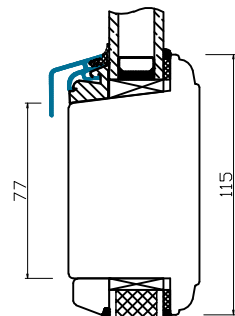

B-B

FLUSH HARDWOOD SILL

LOW ALUMINIUM THRESHOLD

COMBINED ALUMINIUM - HARDWOOD SILL

24mm PANEL

34mm PANEL

46mm PANEL

- Engineered insulated wooden panel
- Aluminium glazing bead
- Silicone seal
- Multi-layered timber
- Fully sealed
- Low Aluminium Threshold
- Engineered hardwood OAK sill