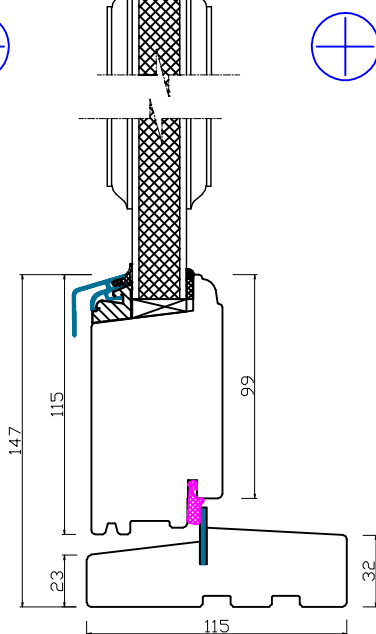

B-B

FLUSH HARDWOOD SILL

LOW ALUMINIUM THRESHOLD

COMBINED ALUMINIUM - HARDWOOD SILL

24mm PANEL

34mm PANEL

46mm PANEL

- Engineered insulated wooden panel
- Aluminium glazing bead
- Silicone seal
- Multi-layered timber
- Fully sealed
- Low Aluminium Threshold
- Engineered hardwood OAK sill