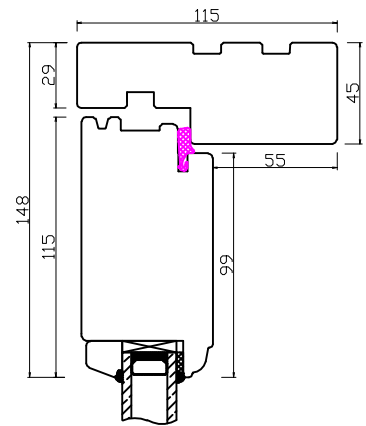

B-B

FLUSH HARDWOOD SILL

LOW ALUMINIUM THRESHOLD

COMBINED ALUMINIUM - HARDWOOD SILL

24mm PANEL

34mm PANEL

46mm PANEL

- Engineered insulated wooden panel
- Aluminium glazing bead
- Silicone seal
- Multi-layered timber
- Fully sealed
- Low Aluminium Threshold
- Engineered hardwood OAK sill