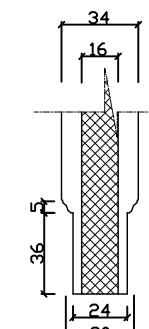

B-B

FLUSH HARDWOOD SILL

LOW ALUMINIUM THRESHOLD

COMBINED ALUMINIUM - HARDWOOD SILL

24mm PANEL

34mm PANEL

46mm PANEL

- Engineered insulated wooden panel
- Aluminium glazing bead
- Silicone seal
- Multi-layered timber
- Fully sealed
- Low Aluminium Threshold
- Engineered hardwood OAK sill