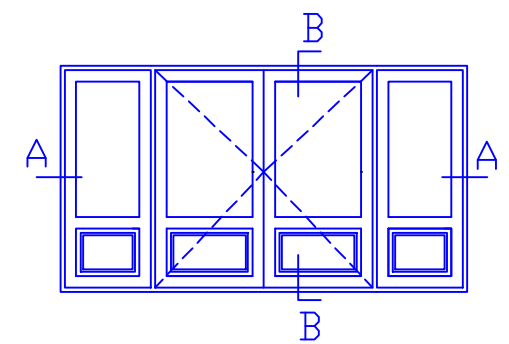

B-B

FLUSH HARDWOOD SILL

LOW ALUMINIUM THRESHOLD

COMBINED ALUMINIUM - HARDWOOD SILL

24mm PANEL

34mm PANEL

46mm PANEL

- Engineered insulated wooden panel
- Aluminium glazing bead
- Silicone seal
- Multi-layered timber
- Fully sealed
- Low Aluminium Threshold
- Engineered hardwood OAK sill