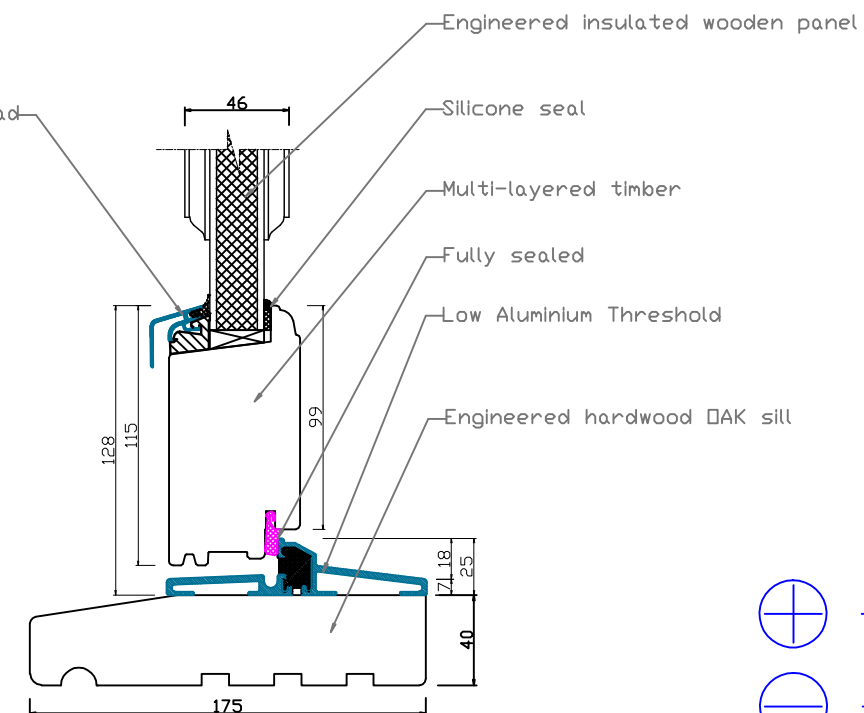

B-B

FLUSH HARDWOOD SILL

LOW ALUMINIUM THRESHOLD

COMBINED ALUMINIUM - HARDWOOD SILL

24mm PANEL

34mm PANEL

46mm PANEL

- Engineered insulated wooden panel
- Aluminium glazing bead
- Silicone seal
- Multi-layered timber
- Fully sealed
- Low Aluminium Threshold
- Engineered hardwood OAK sill