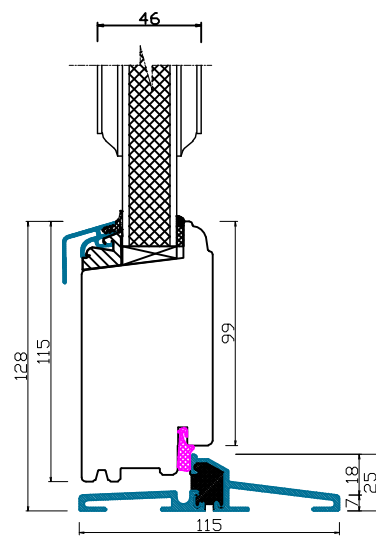

B-B

FLUSH HARDWOOD SILL

LOW ALUMINIUM THRESHOLD

COMBINED ALUMINIUM - HARDWOOD SILL

24mm PANEL

34mm PANEL

46mm PANEL

- Engineered insulated wooden panel
- Aluminium glazing bead
- Silicone seal
- Multi-layered timber
- Fully sealed
- Low Aluminium Threshold
- Engineered hardwood OAK sill