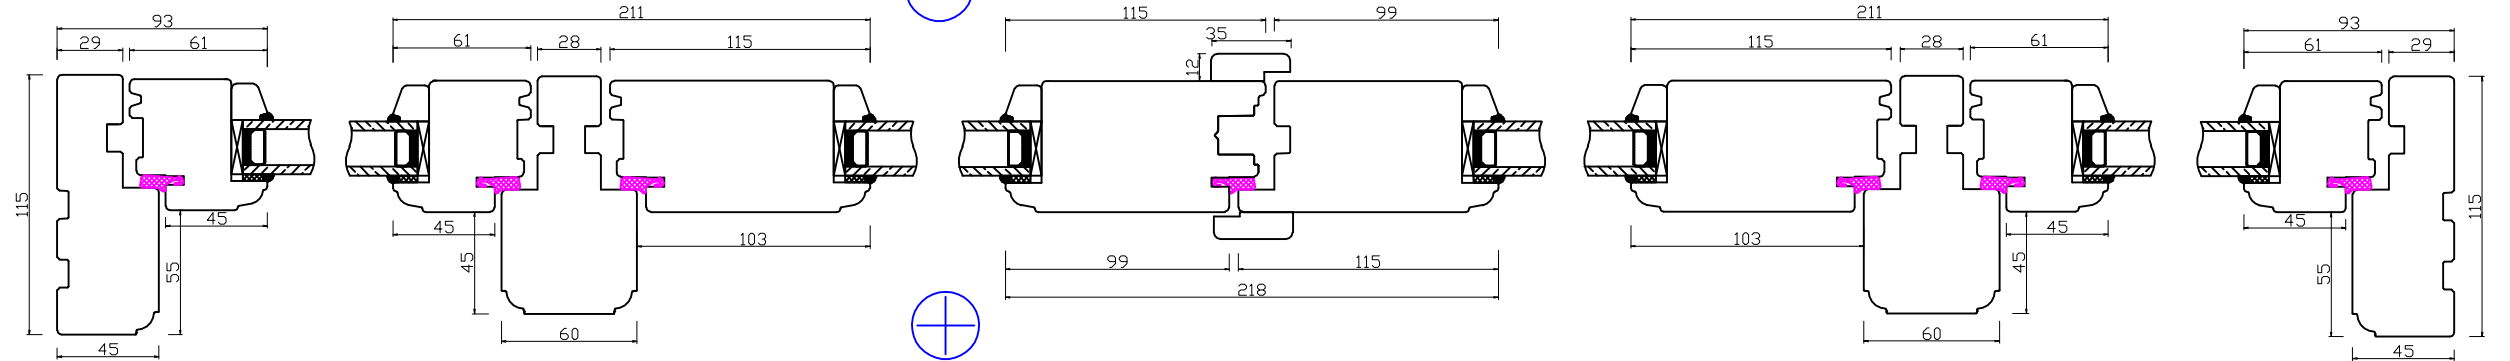

A-A

C-C

B-B

FLUSH HARDWOOD SILL

FLUSH HARDWOOD SILL

LOW ALUMINIUM THRESHOLD

<p><b>Natural Windows Ltd</b>                  10 Park Parade, Gunnersbury Avenue, London W3 9BD                  www.naturalwindows.com info@naturalwindows.com</p>	
<p><b>Object:</b>                  OUTSIDE OPENING FRENCH DOOR WITH                  SIDE LIGHTS AND COMBINED WINDOWS</p>	
<p><b>Client:</b></p>	<p><b>Quotation:</b></p>
	<p><b>Date:</b></p>