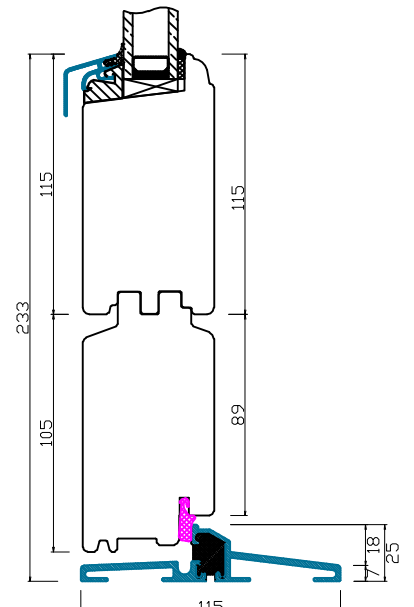

A-A

C-C

B-B

FLUSH HARDWOOD SILL

FLUSH HARDWOOD SILL

LOW ALUMINIUM THRESHOLD

<p><b>Natural Windows Ltd</b>                  10 Park Parade, Gunnersbury Avenue, London W3 9BD                  www.naturalwindows.com info@naturalwindows.com</p>	
<p><b>Object:</b>                  OUTSIDE OPENING FRENCH DOOR WITH                  SIDE LIGHTS AND COMBINED WINDOWS</p>	
<p><b>Client:</b></p>	<p><b>Quotation:</b></p>
	<p><b>Date:</b></p>