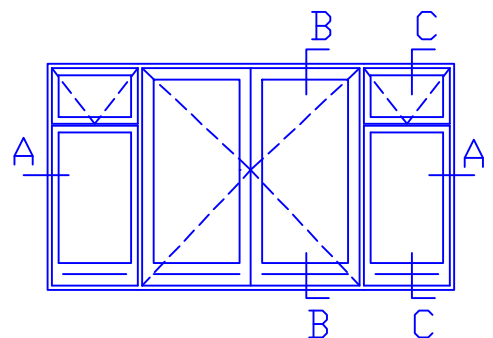

A-A

C-C

B-B

FLUSH HARDWOOD SILL

FLUSH HARDWOOD SILL

LOW ALUMINIUM THRESHOLD

<p><b>Natural Windows Ltd</b>                  10 Park Parade, Gunnersbury Avenue, London W3 9BD                  www.naturalwindows.com info@naturalwindows.com</p>	
<p><b>Object:</b>                  OUTSIDE OPENING FRENCH DOOR WITH                  SIDE LIGHTS AND COMBINED WINDOWS</p>	
<p><b>Client:</b></p>	<p><b>Quotation:</b></p>
	<p><b>Date:</b></p>