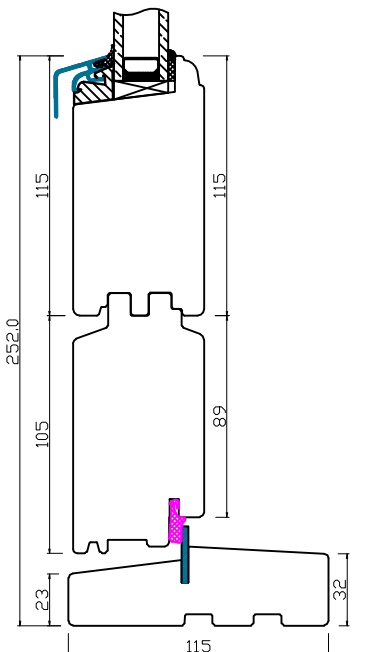

A-A

C-C

B-B

FLUSH HARDWOOD SILL

FLUSH HARDWOOD SILL

LOW ALUMINIUM THRESHOLD

<p><b>Natural Windows Ltd</b>                  10 Park Parade, Gunnersbury Avenue, London W3 9BD                  www.naturalwindows.com info@naturalwindows.com</p>	
<p><b>Object:</b>                  OUTSIDE OPENING FRENCH DOOR WITH                  SIDE LIGHTS AND COMBINED WINDOWS</p>	
<p><b>Client:</b></p>	<p><b>Quotation:</b></p>
	<p><b>Date:</b></p>