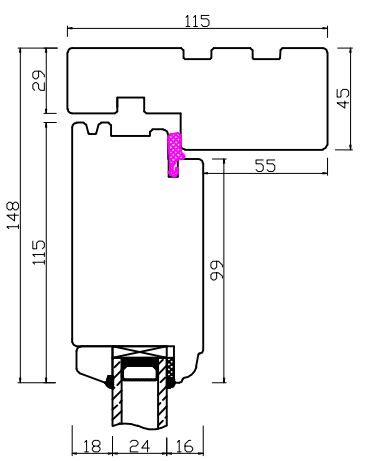

A-A

C-C

B-B

FLUSH HARDWOOD SILL

FLUSH HARDWOOD SILL

LOW ALUMINIUM THRESHOLD

<p><b>Natural Windows Ltd</b>                  10 Park Parade, Gunnersbury Avenue, London W3 9BD                  www.naturalwindows.com info@naturalwindows.com</p>	
<p><b>Object:</b>                  OUTSIDE OPENING FRENCH DOOR WITH                  SIDE LIGHTS AND COMBINED WINDOWS</p>	
<p><b>Client:</b></p>	<p><b>Quotation:</b></p>
	<p><b>Date:</b></p>