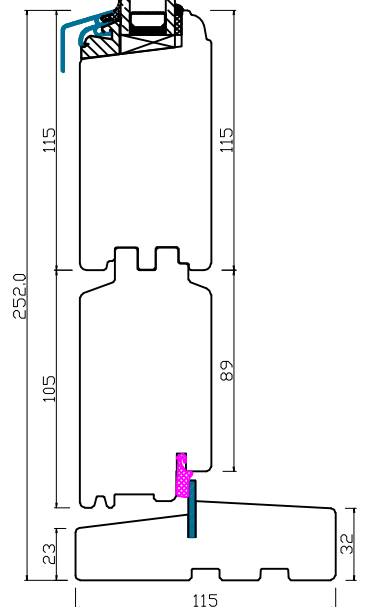

A-A

C-C

B-B

FLUSH HARDWOOD SILL

FLUSH HARDWOOD SILL

LOW ALUMINIUM THRESHOLD

<p><b>Natural Windows Ltd</b>                  10 Park Parade, Gunnersbury Avenue, London W3 9BD                  www.naturalwindows.com info@naturalwindows.com</p>	
<p><b>Object:</b>                  OUTSIDE OPENING FRENCH DOOR WITH                  SIDE LIGHTS AND COMBINED WINDOWS</p>	
<p><b>Client:</b></p>	<p><b>Quotation:</b></p>
	<p><b>Date:</b></p>