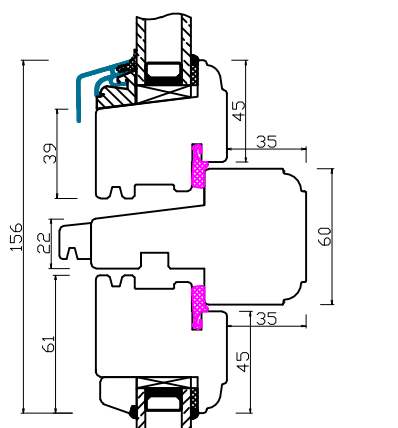

A-A

C-C

B-B

FLUSH HARDWOOD SILL

FLUSH HARDWOOD SILL

LOW ALUMINIUM THRESHOLD

<p><b>Natural Windows Ltd</b>                  10 Park Parade, Gunnersbury Avenue, London W3 9BD                  www.naturalwindows.com info@naturalwindows.com</p>	
<p><b>Object:</b>                  OUTSIDE OPENING FRENCH DOOR WITH                  SIDE LIGHTS AND COMBINED WINDOWS</p>	
<p><b>Client:</b></p>	<p><b>Quotation:</b></p>
	<p><b>Date:</b></p>