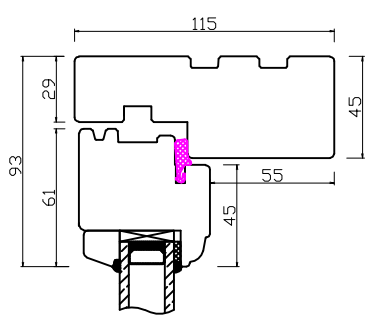

A-A

C-C

B-B

FLUSH HARDWOOD SILL

FLUSH HARDWOOD SILL

LOW ALUMINIUM THRESHOLD

<p><b>Natural Windows Ltd</b>                  10 Park Parade, Gunnersbury Avenue, London W3 9BD                  www.naturalwindows.com info@naturalwindows.com</p>	
<p><b>Object:</b>                  OUTSIDE OPENING FRENCH DOOR WITH                  SIDE LIGHTS AND COMBINED WINDOWS</p>	
<p><b>Client:</b></p>	<p><b>Quotation:</b></p>
	<p><b>Date:</b></p>