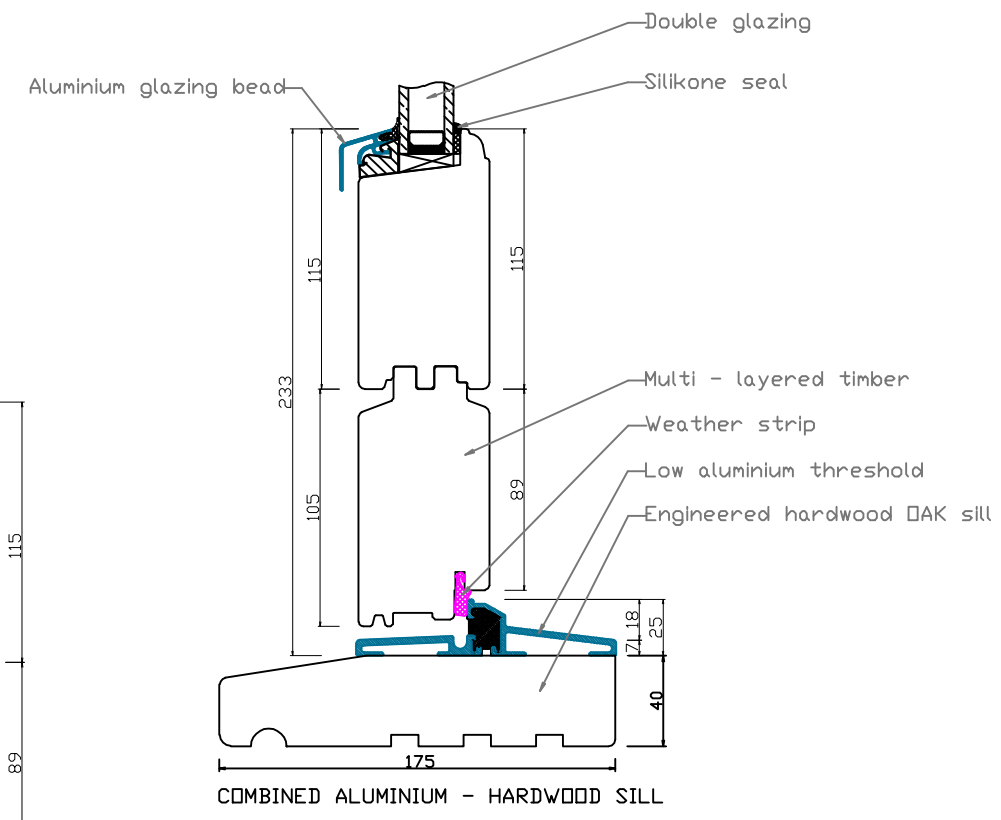

A-A

C-C

B-B

FLUSH HARDWOOD SILL

FLUSH HARDWOOD SILL

LOW ALUMINIUM THRESHOLD

<p><b>Natural Windows Ltd</b>                  10 Park Parade, Gunnersbury Avenue, London W3 9BD                  www.naturalwindows.com info@naturalwindows.com</p>	
<p><b>Object:</b>                  OUTSIDE OPENING FRENCH DOOR WITH                  SIDE LIGHTS AND COMBINED WINDOWS</p>	
<p><b>Client:</b></p>	<p><b>Quotation:</b></p>
	<p><b>Date:</b></p>