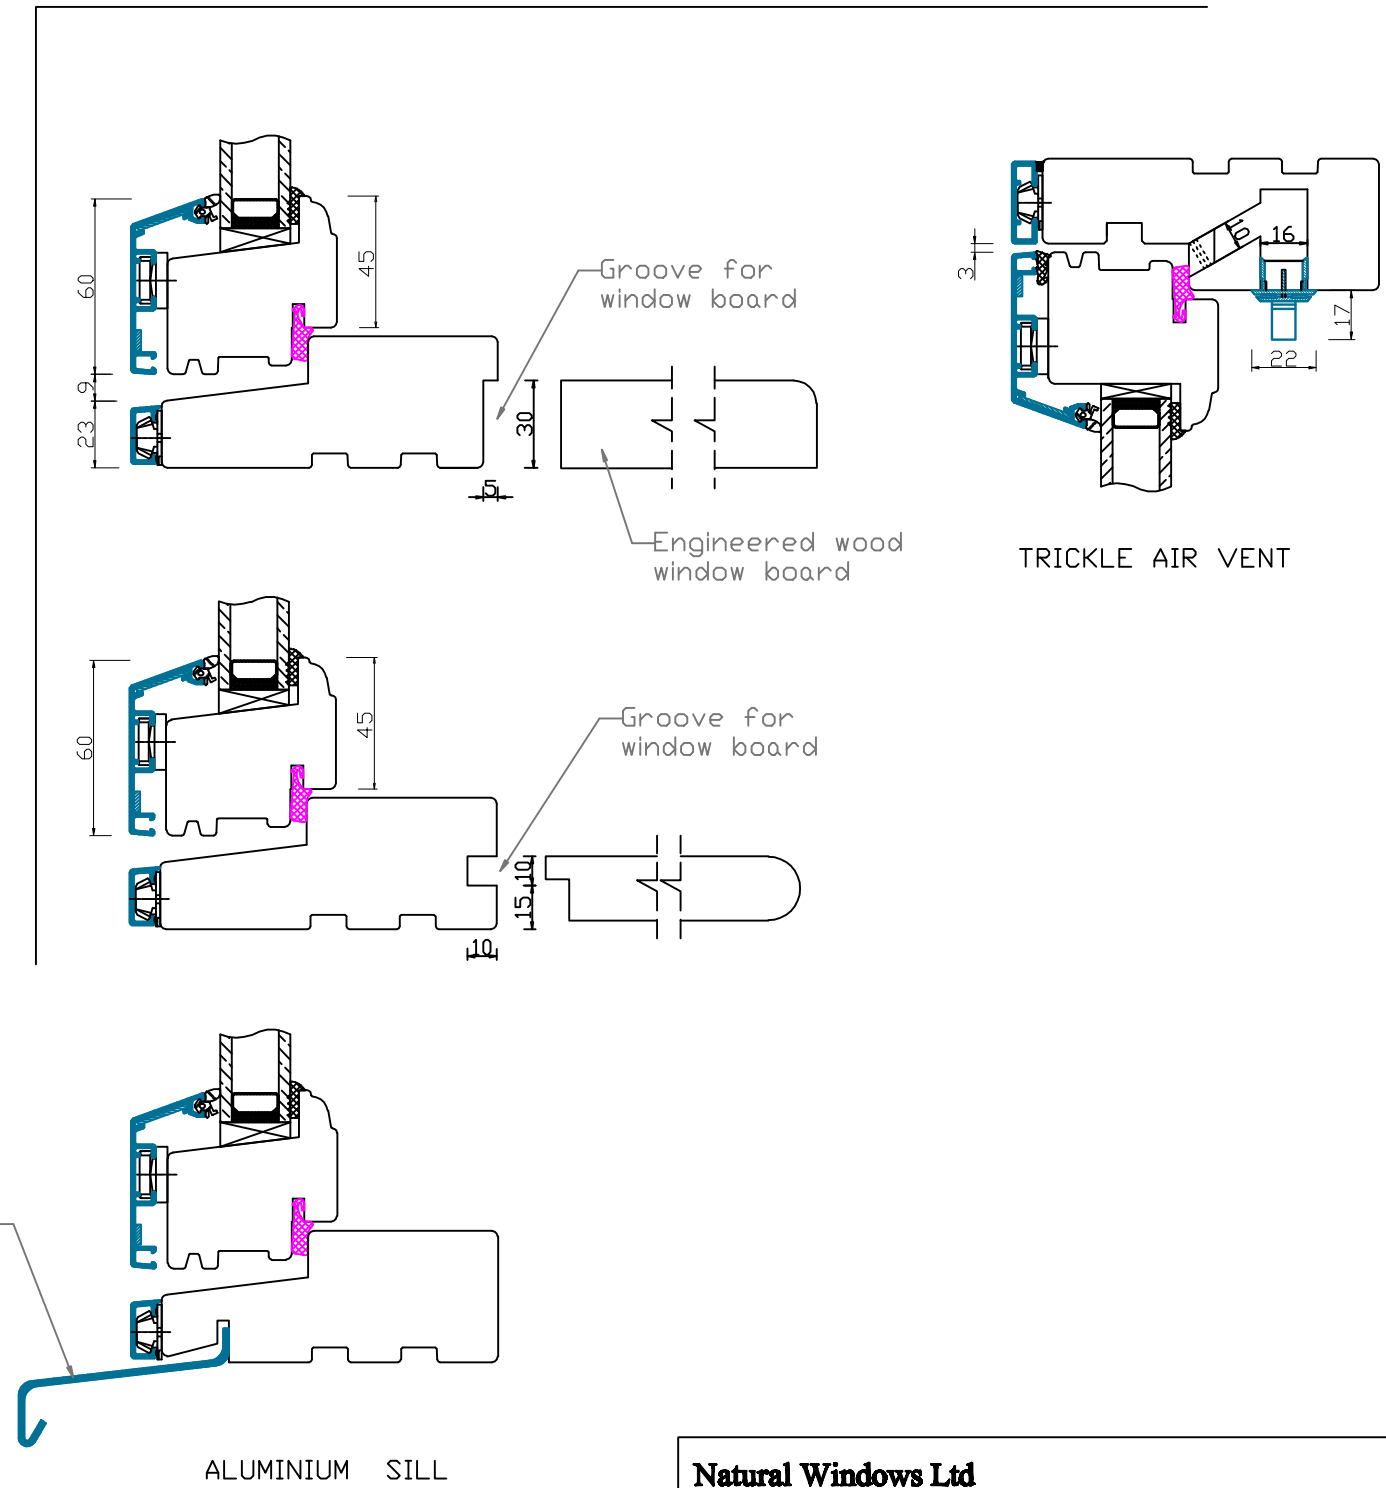

ADDITIONAL OPTIONS

Natural Windows Ltd
 10 Park Parade, Gunnersbury Avenue, London W3 9BD
 www.naturalwindows.com info@naturalwindows.com

Object:
**CW9
 PROFILE ALUX
 ALUMINIUM CLAD
 FRENCH WINDOW**