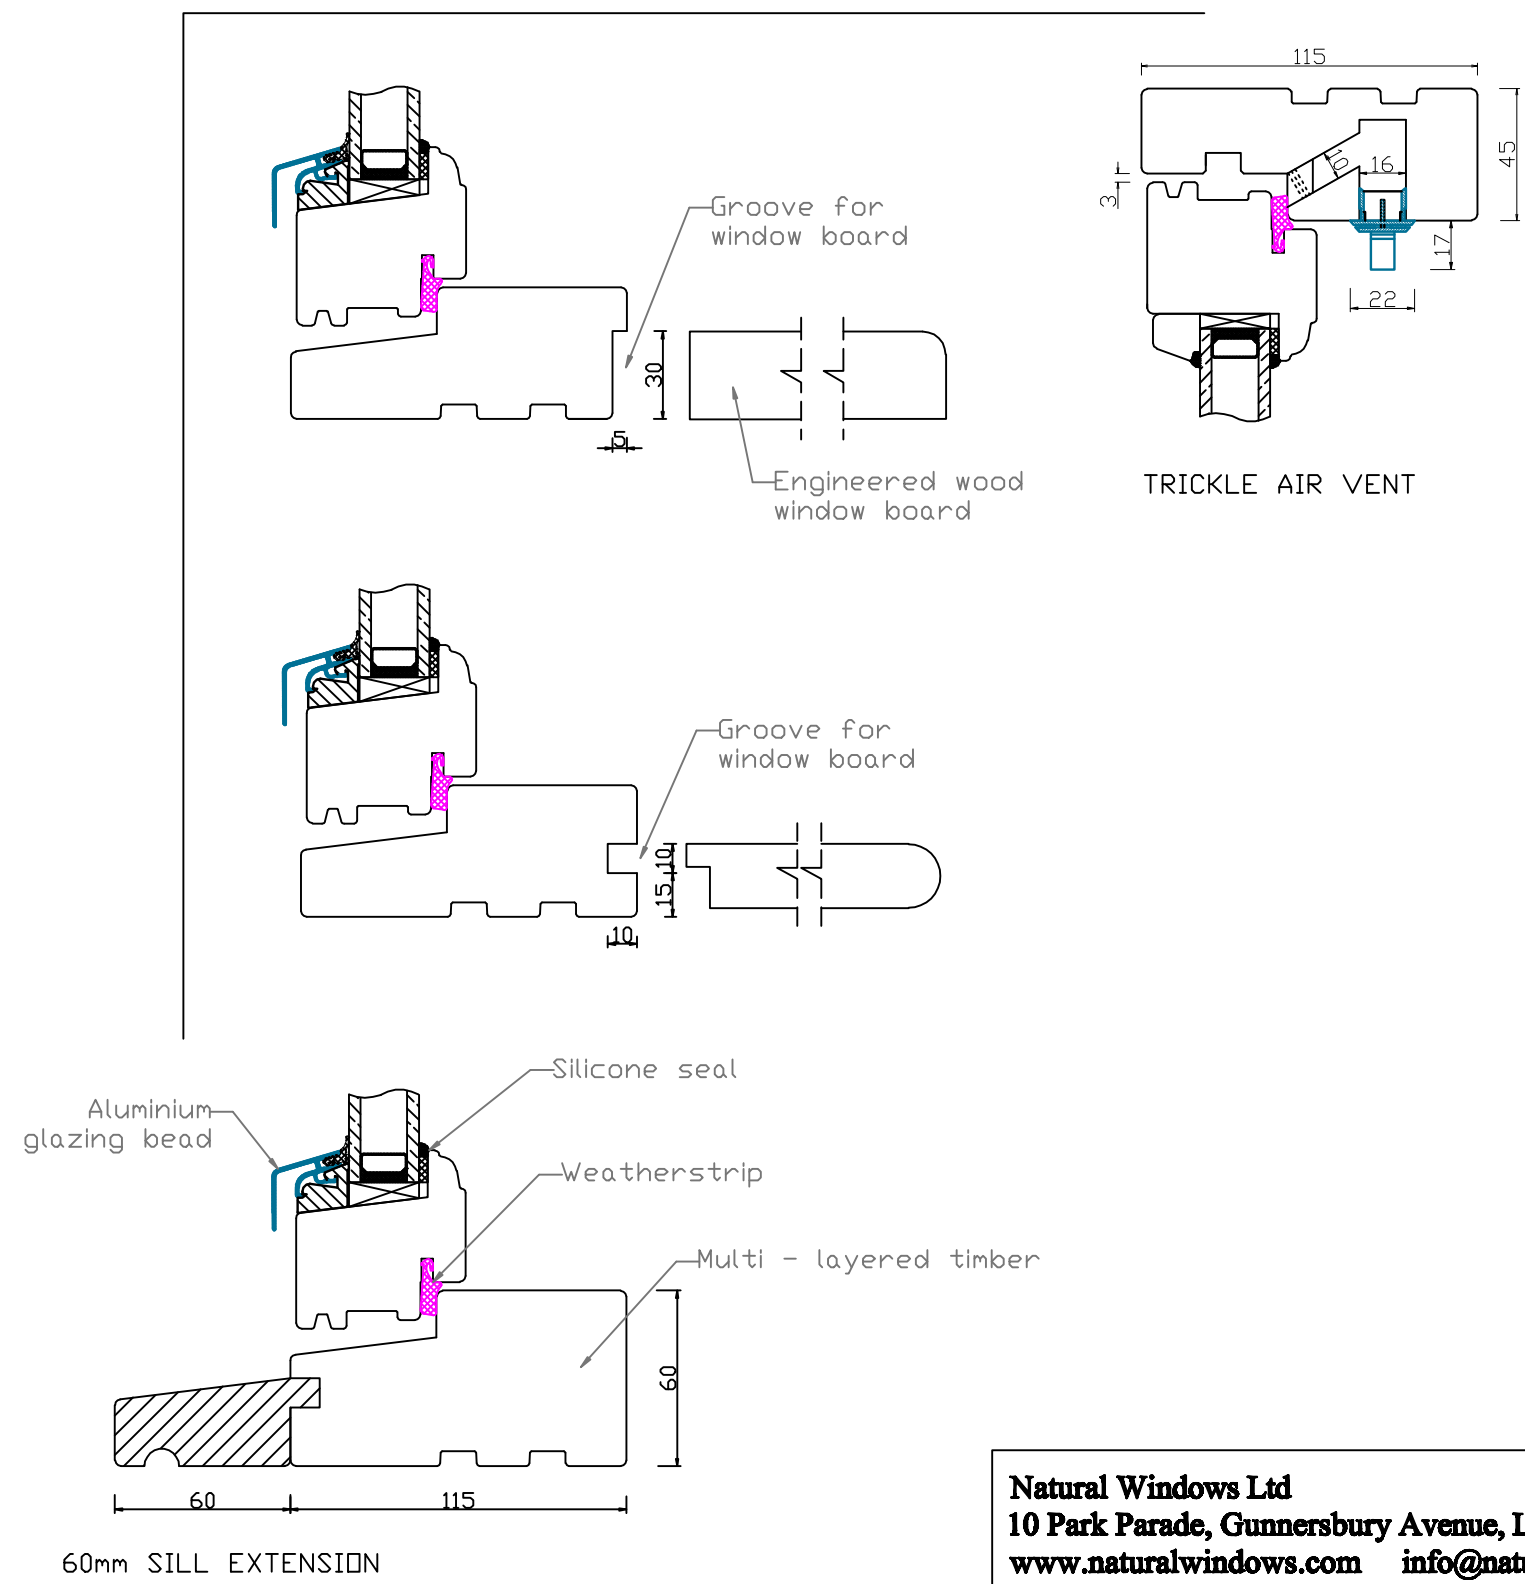

STANDARD FLUSH SILL

ADDITIONAL OPTIONS

Natural Windows Ltd
 10 Park Parade, Gunnersbury Avenue, London W3 9BD
www.naturalwindows.com info@naturalwindows.com

Object:
**CW8
 PROFILE D'LUX
 SIDE HUNG OR SIDE SWING WINDOW**