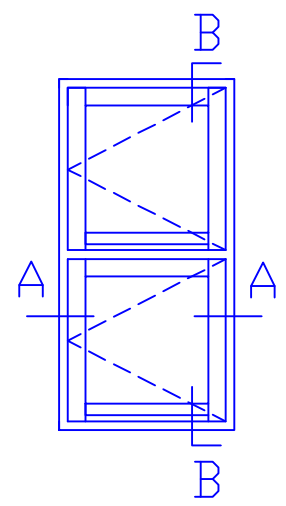

STANDARD FLUSH SILL

ADDITIONAL OPTIONS

Natural Windows Ltd
 10 Park Parade, Gunnersbury Avenue, London W3 9BD
www.naturalwindows.com info@naturalwindows.com

Object:
**CW8
 PROFILE D'LUX
 SIDE HUNG OR SIDE SWING WINDOW**