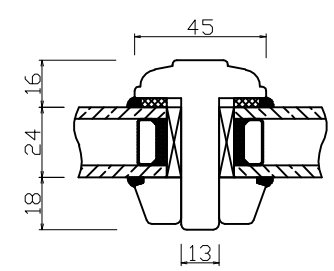

ADDITIONAL OPTIONS

Natural Windows Ltd
 10 Park Parade, Gunnersbury Avenue, London W3 9BD
 www.naturalwindows.com info@naturalwindows.com

Object: **CW8
 PROFILE D'LUX
 SIDE HUNG OR SIDE SWING WINDOW
 WITH 24mm GLAZING BAR**