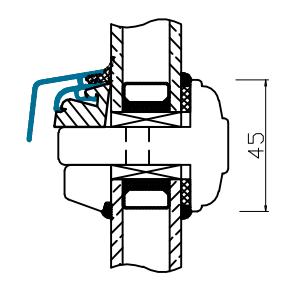

ADDITIONAL OPTIONS

Natural Windows Ltd
 10 Park Parade, Gunnersbury Avenue, London W3 9BD
 www.naturalwindows.com info@naturalwindows.com

Object: **CW8
 PROFILE D'LUX
 SIDE HUNG OR SIDE SWING WINDOW
 WITH 24mm GLAZING BAR**