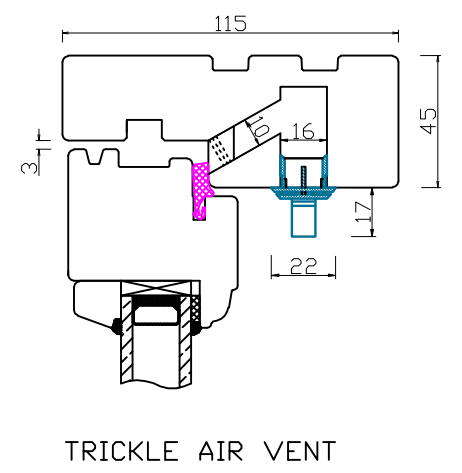

ADDITIONAL OPTIONS

Natural Windows Ltd
 10 Park Parade, Gunnersbury Avenue, London W3 9BD
 www.naturalwindows.com info@naturalwindows.com

Object: **CW8
 PROFILE D'LUX
 SIDE HUNG OR SIDE SWING WINDOW
 WITH 24mm GLAZING BAR**