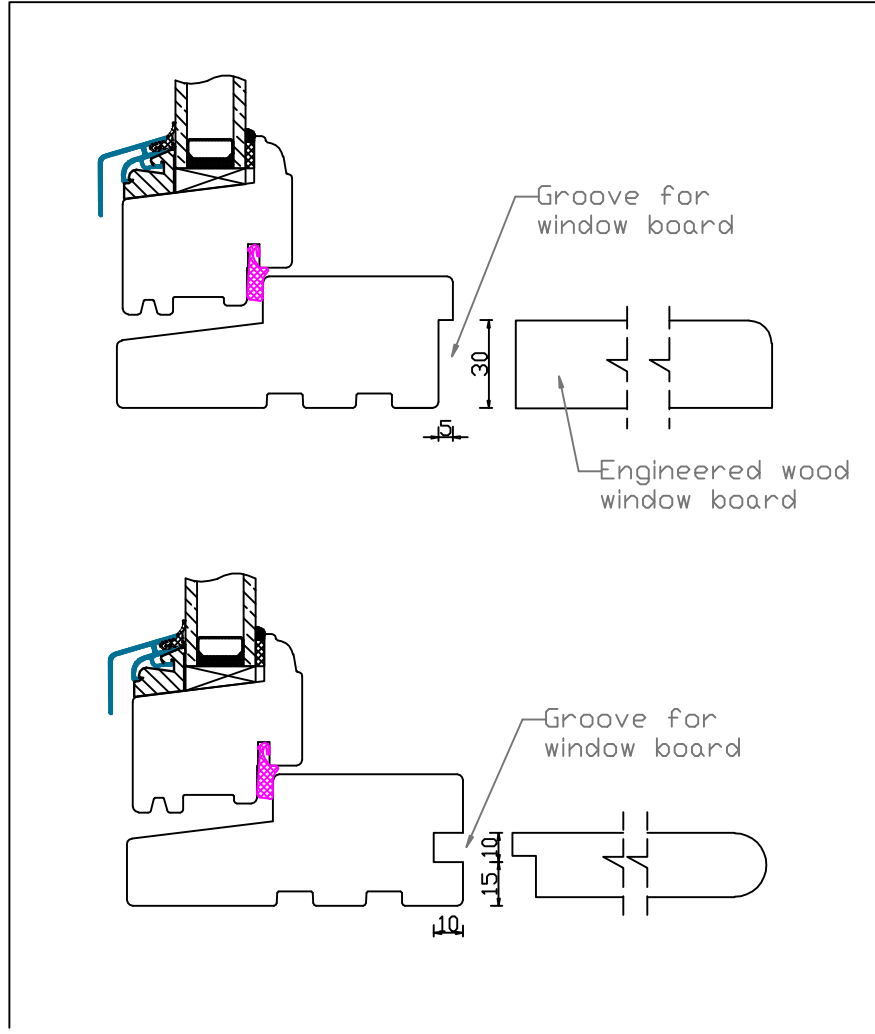

ADDITIONAL OPTIONS

Natural Windows Ltd
 10 Park Parade, Gunnersbury Avenue, London W3 9BD
 www.naturalwindows.com info@naturalwindows.com

Object: **CW8
 PROFILE D'LUX
 SIDE HUNG OR SIDE SWING WINDOW
 WITH 24mm GLAZING BAR**