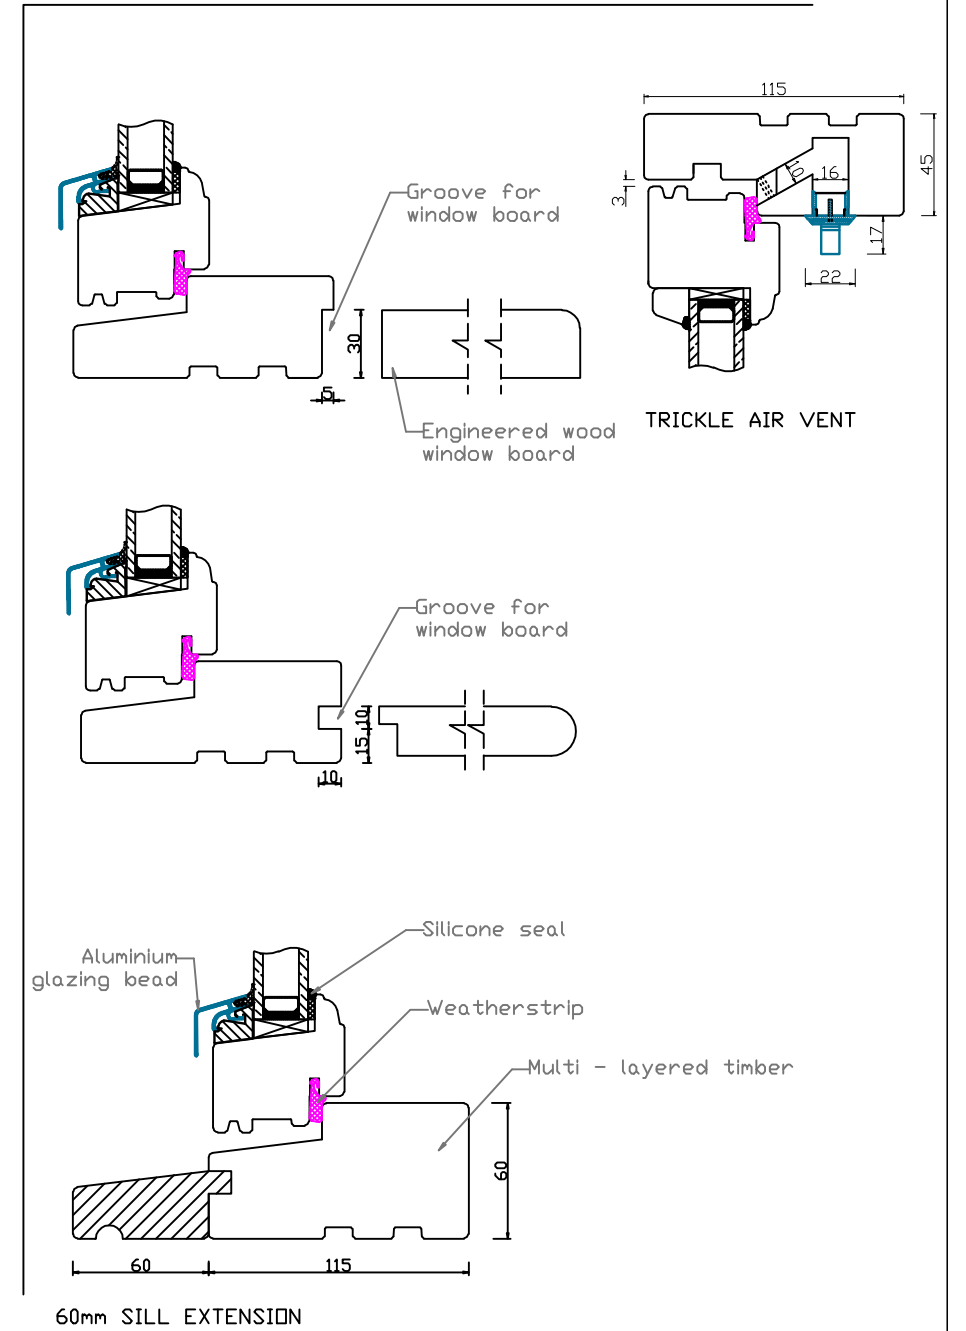

ADDITIONAL OPTIONS

Natural Windows Ltd
 10 Park Parade, Gunnersbury Avenue, London W3 9BD
 www.naturalwindows.com info@naturalwindows.com

Object: CW6
 PROFILE D'LUX
 SIDE HUNG OR SIDE SWING COMBINED
 WITH FIXED SASH WINDOW