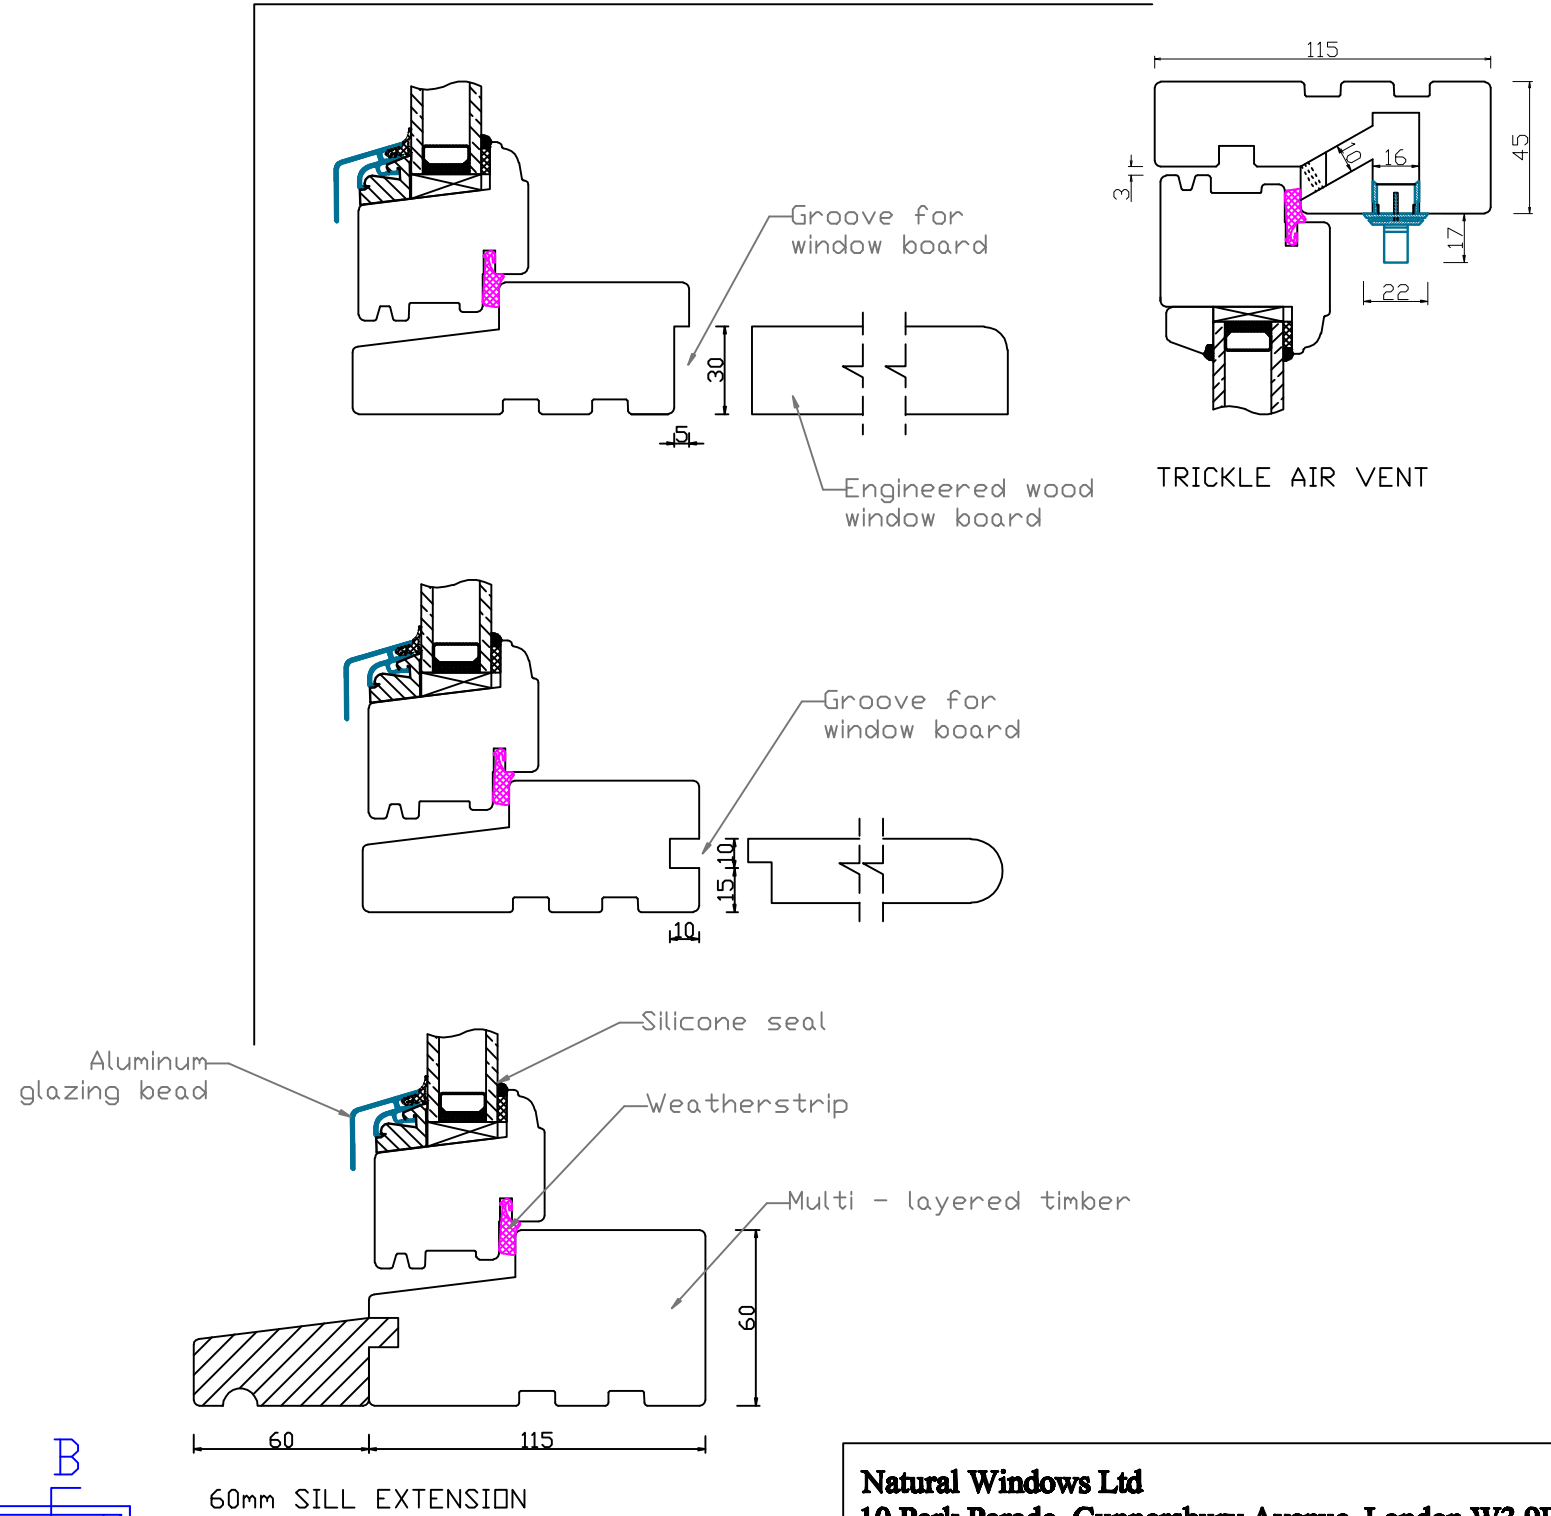

A-A

B-B

C-C

Double glazing

STANDARD FLUSH SILL

ADDITIONAL OPTIONS

TRICKLE AIR VENT

Natural Windows Ltd  
 10 Park Parade, Gunnersbury Avenue, London W3 9BD  
 www.naturalwindows.com info@naturalwindows.com

Object:  
**CW4  
 PROFILE D'LUX  
 SIDE HUNG OR SIDE SWING WINDOW**