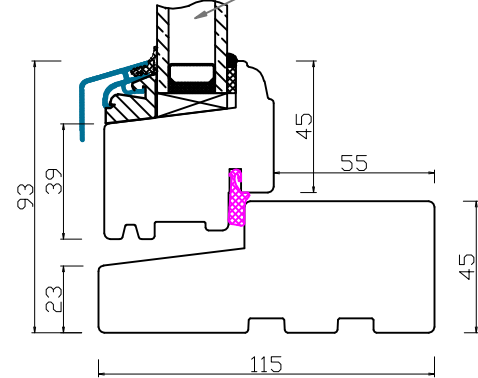

A-A

B-B

C-C

Double glazing

STANDARD FLUSH SILL

ADDITIONAL OPTIONS

TRICKLE AIR VENT

Natural Windows Ltd  
 10 Park Parade, Gunnersbury Avenue, London W3 9BD  
 www.naturalwindows.com info@naturalwindows.com

Object:  
**CW4  
 PROFILE D'LUX  
 SIDE HUNG OR SIDE SWING WINDOW**