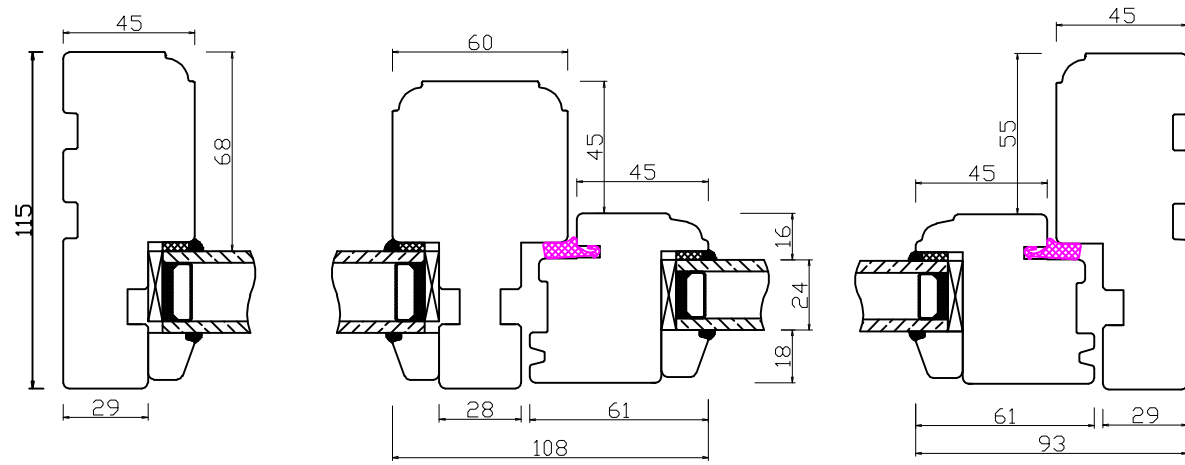

A-A

B-B

C-C

Double glazing

STANDARD FLUSH SILL

ADDITIONAL OPTIONS

TRICKLE AIR VENT

Natural Windows Ltd  
 10 Park Parade, Gunnersbury Avenue, London W3 9BD  
 www.naturalwindows.com info@naturalwindows.com

Object:  
**CW4  
 PROFILE D'LUX  
 SIDE HUNG OR SIDE SWING WINDOW**