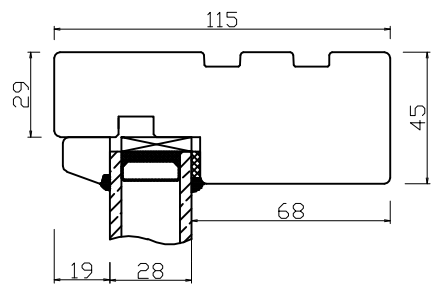

A-A

B-B

C-C

Double glazing

STANDARD FLUSH SILL

ADDITIONAL OPTIONS

TRICKLE AIR VENT

Natural Windows Ltd
10 Park Parade, Gunnersbury Avenue, London W3 9BD
www.naturalwindows.com info@naturalwindows.com

Object:
**CW4
PROFILE D'LUX
SIDE HUNG OR SIDE SWING WINDOW**