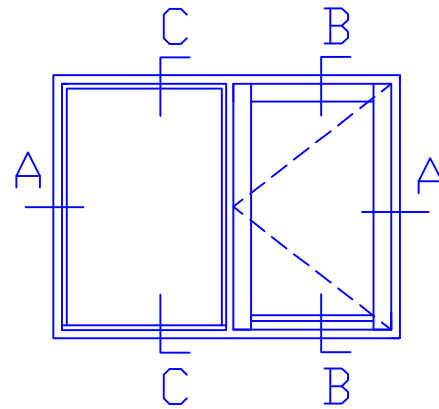

A-A

B-B

C-C

Double glazing

STANDARD FLUSH SILL

ADDITIONAL OPTIONS

TRICKLE AIR VENT

Natural Windows Ltd  
 10 Park Parade, Gunnersbury Avenue, London W3 9BD  
 www.naturalwindows.com info@naturalwindows.com

Object:  
**CW4  
 PROFILE D'LUX  
 SIDE HUNG OR SIDE SWING WINDOW**