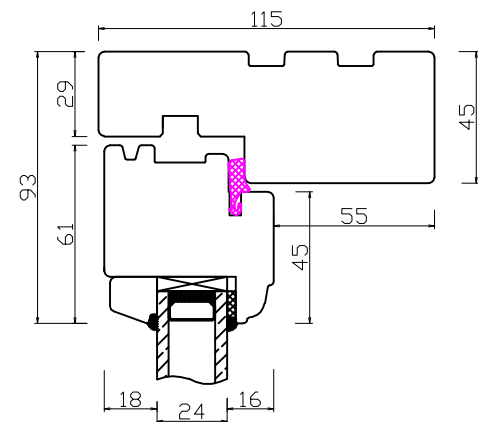

A-A

B-B

C-C

Double glazing

STANDARD FLUSH SILL

ADDITIONAL OPTIONS

TRICKLE AIR VENT

Natural Windows Ltd  
 10 Park Parade, Gunnersbury Avenue, London W3 9BD  
 www.naturalwindows.com info@naturalwindows.com

Object:  
**CW4  
 PROFILE D'LUX  
 SIDE HUNG OR SIDE SWING WINDOW**