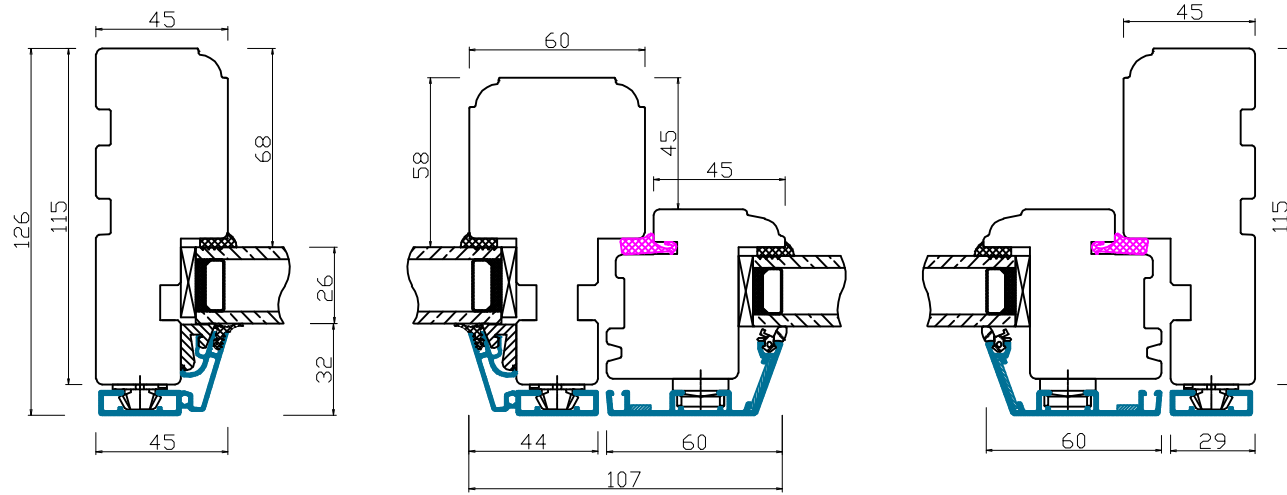

A-A

GLAZING BAR

B-B

STANDARD FLUSH SILL

C-C

ADDITIONAL OPTIONS

Natural Windows Ltd
 10 Park Parade, Gunnersbury Avenue, London W3 9BD
www.naturalwindows.com info@naturalwindows.com

Object:
**CW4
 PROFILE ALUX
 ALUMINIUM CLAD
 SIDE HUNG OR SIDE SWING WINDOW
 WITH GLAZING BAR**