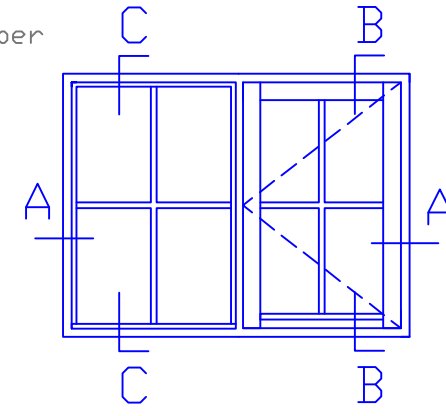

A-A

GLAZING BAR

B-B

STANDARD FLUSH SILL

C-C

ADDITIONAL OPTIONS

Natural Windows Ltd
 10 Park Parade, Gunnersbury Avenue, London W3 9BD
www.naturalwindows.com info@naturalwindows.com

Object:
**CW4
 PROFILE ALUX
 ALUMINIUM CLAD
 SIDE HUNG OR SIDE SWING WINDOW
 WITH GLAZING BAR**