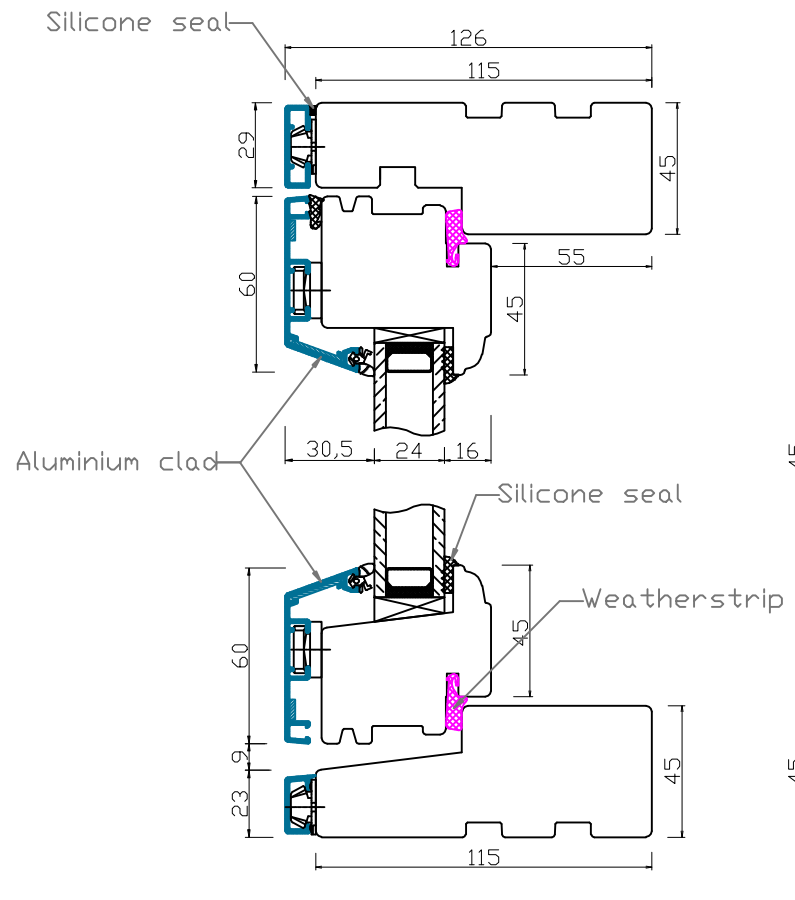

A-A

GLAZING BAR

B-B

STANDARD FLUSH SILL

C-C

ADDITIONAL OPTIONS

Natural Windows Ltd
 10 Park Parade, Gunnersbury Avenue, London W3 9BD
www.naturalwindows.com info@naturalwindows.com

Object:
**CW4
 PROFILE ALUX
 ALUMINIUM CLAD
 SIDE HUNG OR SIDE SWING WINDOW
 WITH GLAZING BAR**