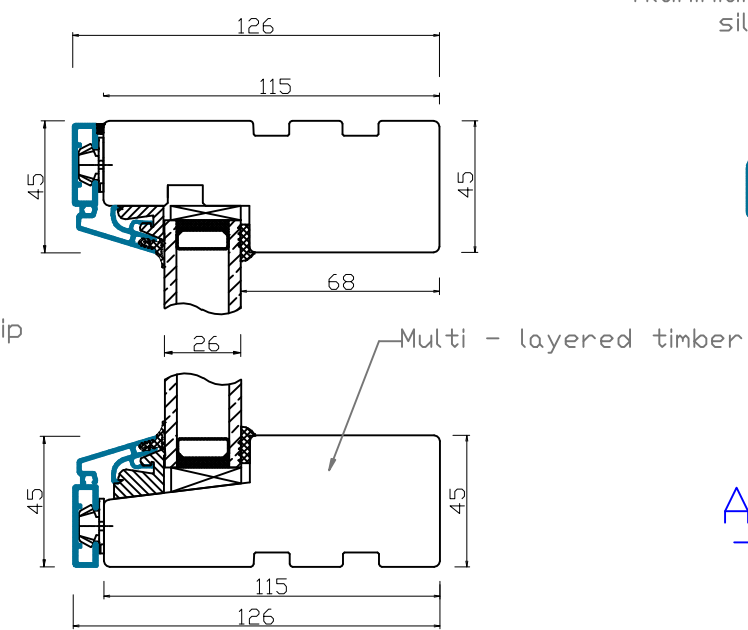

A-A

GLAZING BAR

B-B

STANDARD FLUSH SILL

C-C

ADDITIONAL OPTIONS

Natural Windows Ltd
 10 Park Parade, Gunnersbury Avenue, London W3 9BD
www.naturalwindows.com info@naturalwindows.com

Object:
**CW4
 PROFILE ALUX
 ALUMINIUM CLAD
 SIDE HUNG OR SIDE SWING WINDOW
 WITH GLAZING BAR**