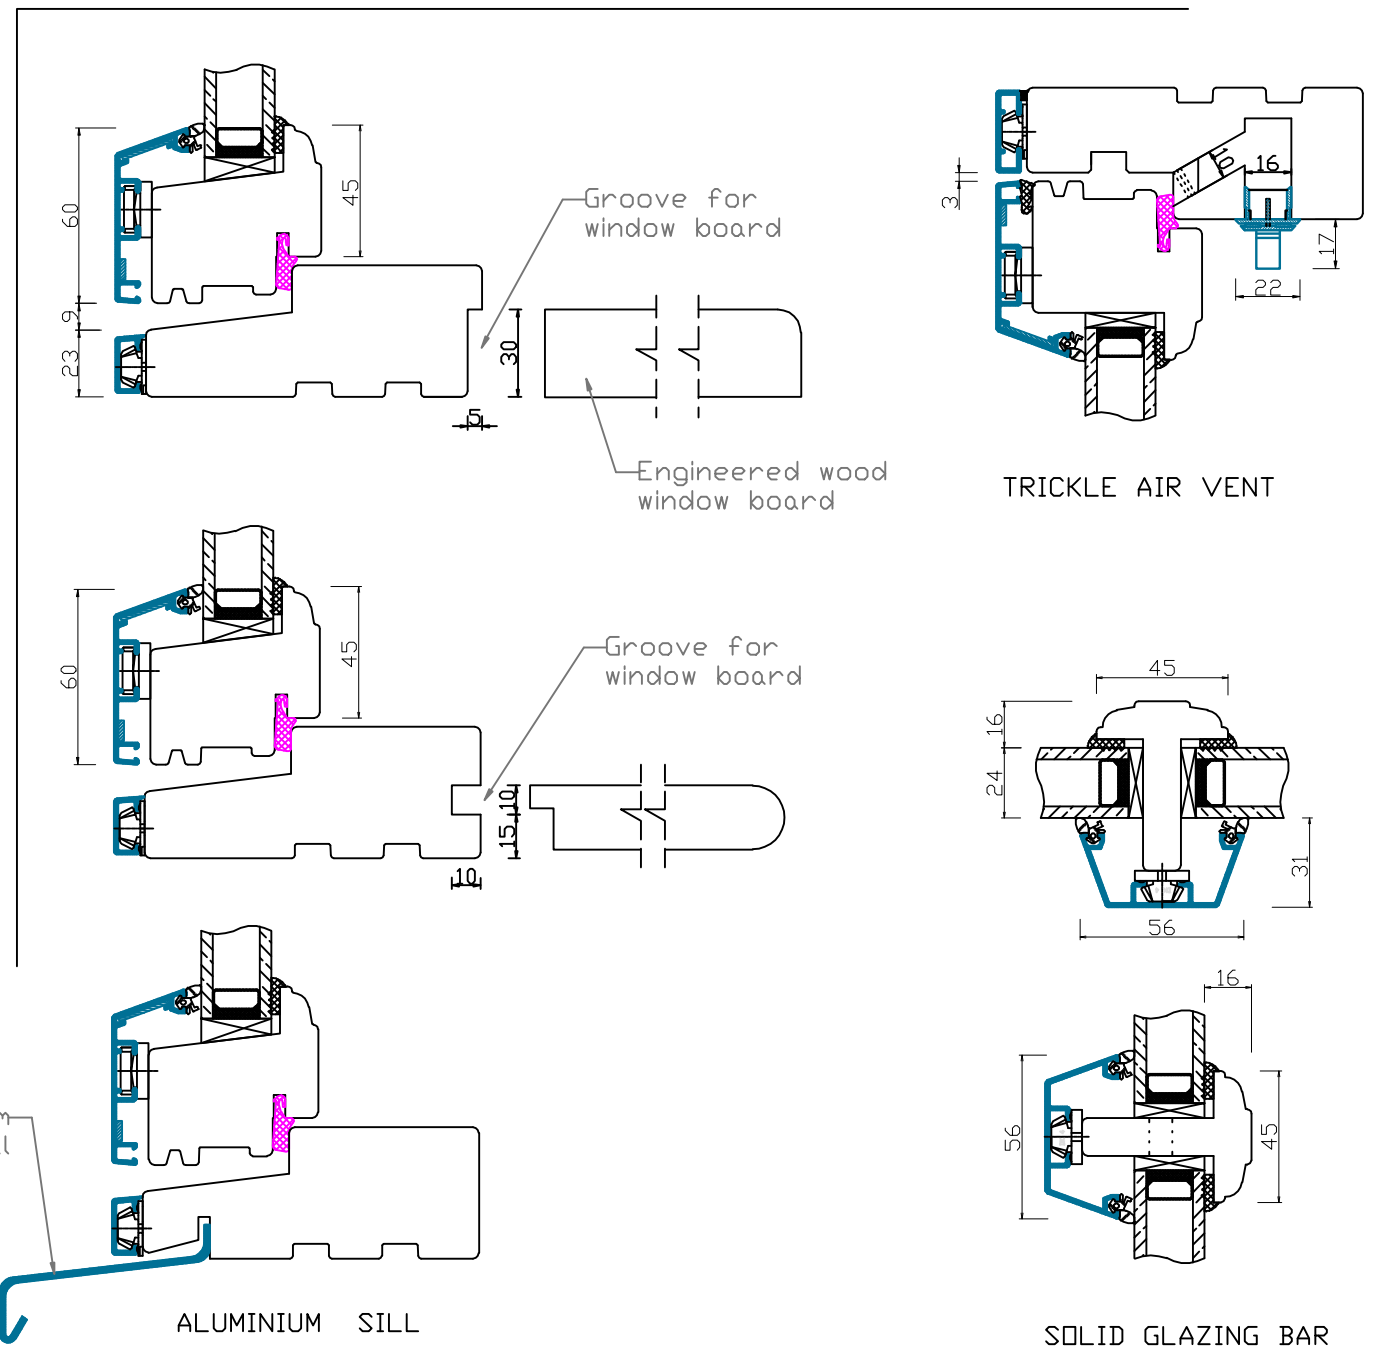

A-A

GLAZING BAR

B-B

STANDARD FLUSH SILL

C-C

ADDITIONAL OPTIONS

Natural Windows Ltd
 10 Park Parade, Gunnersbury Avenue, London W3 9BD
www.naturalwindows.com info@naturalwindows.com

Object:
**CW4
 PROFILE ALUX
 ALUMINIUM CLAD
 SIDE HUNG OR SIDE SWING WINDOW
 WITH GLAZING BAR**