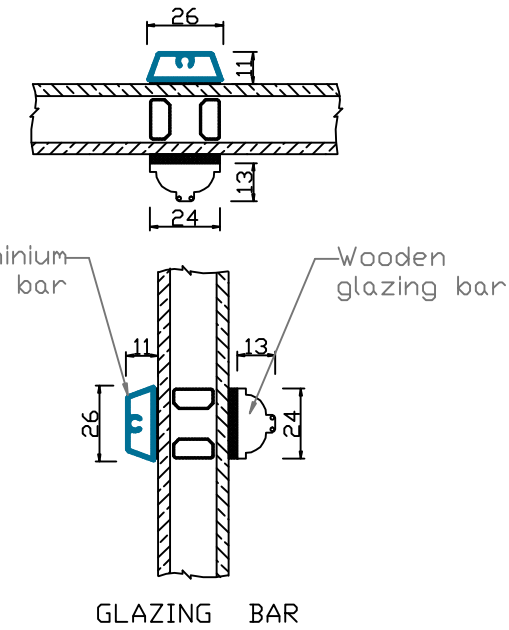

A-A

GLAZING BAR

B-B

STANDARD FLUSH SILL

C-C

ADDITIONAL OPTIONS

Natural Windows Ltd
 10 Park Parade, Gunnersbury Avenue, London W3 9BD
www.naturalwindows.com info@naturalwindows.com

Object:
**CW4
 PROFILE ALUX
 ALUMINIUM CLAD
 SIDE HUNG OR SIDE SWING WINDOW
 WITH GLAZING BAR**