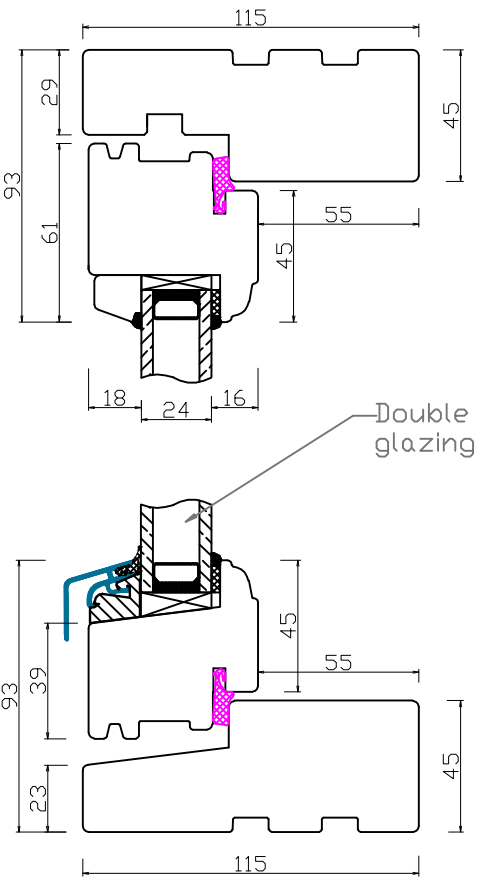

ADDITIONAL OPTIONS

B-B

Double glazing

24MM GLAZING BAR WITH ALU SPACER

STANDARD FLUSH SILL

Natural Windows Ltd
 10 Park Parade, Gunnersbury Avenue, London W3 9BD
www.naturalwindows.com info@naturalwindows.com

Object: **CW3
 PROFILE D'LUX
 SIDE HUNG OR SIDE SWING WINDOW
 WITH 24mm GLAZING BAR**