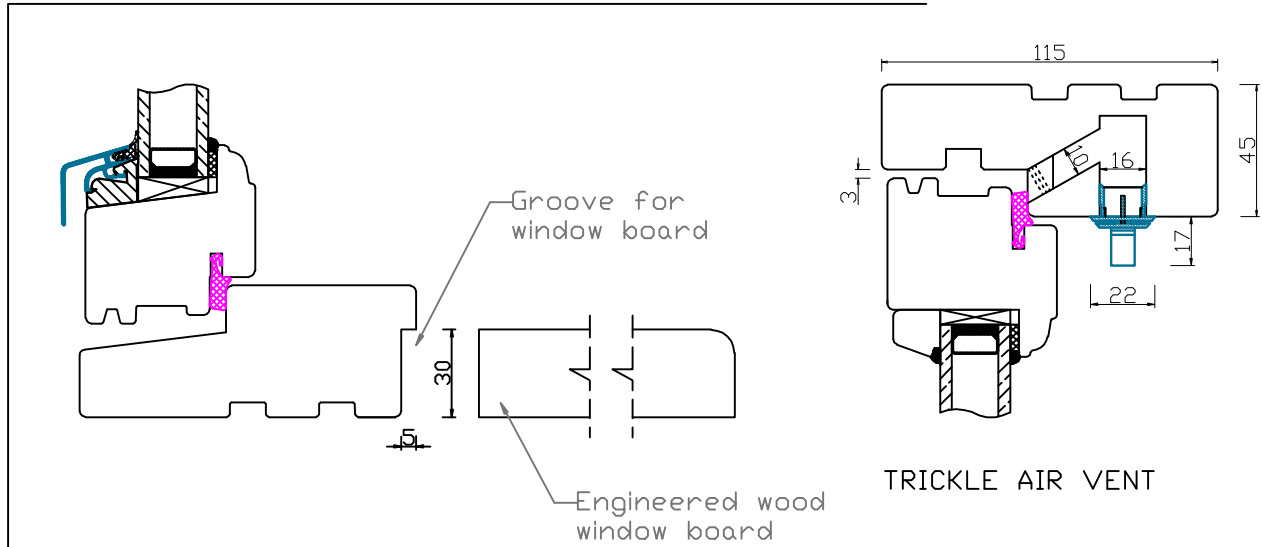

ADDITIONAL OPTIONS

B-B

Double glazing

24MM GLAZING BAR WITH ALU SPACER

STANDARD FLUSH SILL

Natural Windows Ltd
 10 Park Parade, Gunnersbury Avenue, London W3 9BD
www.naturalwindows.com info@naturalwindows.com

Object: **CW3
 PROFILE D'LUX
 SIDE HUNG OR SIDE SWING WINDOW
 WITH 24mm GLAZING BAR**