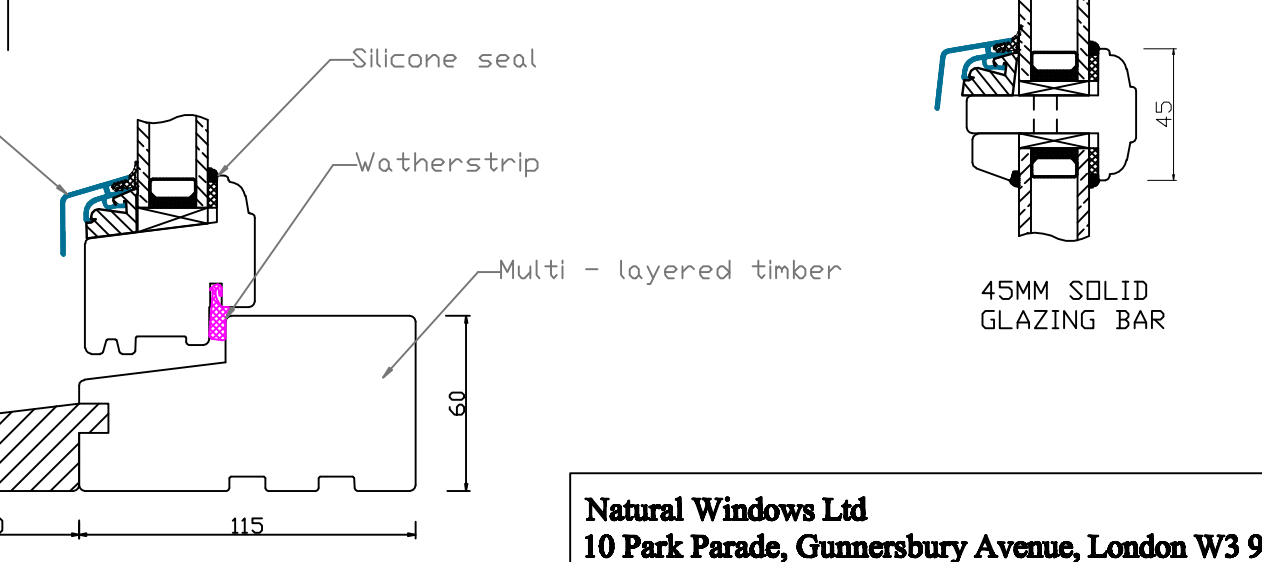

ADDITIONAL OPTIONS

B-B

Double glazing

24MM GLAZING BAR WITH ALU SPACER

STANDARD FLUSH SILL

Natural Windows Ltd
 10 Park Parade, Gunnersbury Avenue, London W3 9BD
www.naturalwindows.com info@naturalwindows.com

Object: **CW3
 PROFILE D'LUX
 SIDE HUNG OR SIDE SWING WINDOW
 WITH 24mm GLAZING BAR**