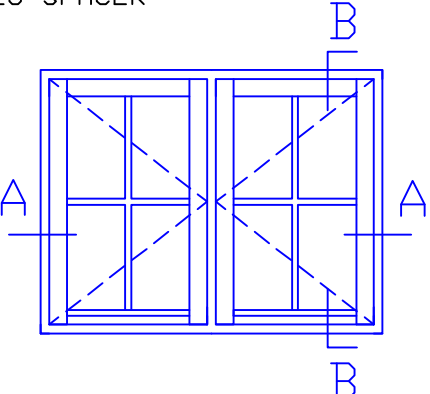

ADDITIONAL OPTIONS

B-B

Double glazing

24MM GLAZING BAR WITH ALU SPACER

STANDARD FLUSH SILL

Natural Windows Ltd
 10 Park Parade, Gunnersbury Avenue, London W3 9BD
www.naturalwindows.com info@naturalwindows.com

Object: **CW3
 PROFILE D'LUX
 SIDE HUNG OR SIDE SWING WINDOW
 WITH 24mm GLAZING BAR**