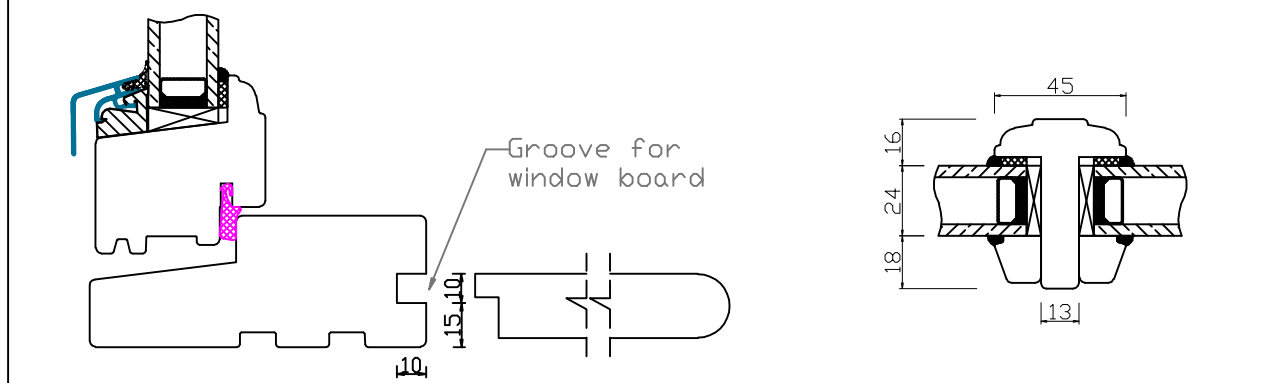

ADDITIONAL OPTIONS

B-B

Double glazing

24MM GLAZING BAR WITH ALU SPACER

STANDARD FLUSH SILL

Natural Windows Ltd
 10 Park Parade, Gunnersbury Avenue, London W3 9BD
www.naturalwindows.com info@naturalwindows.com

Object: **CW3
 PROFILE D'LUX
 SIDE HUNG OR SIDE SWING WINDOW
 WITH 24mm GLAZING BAR**