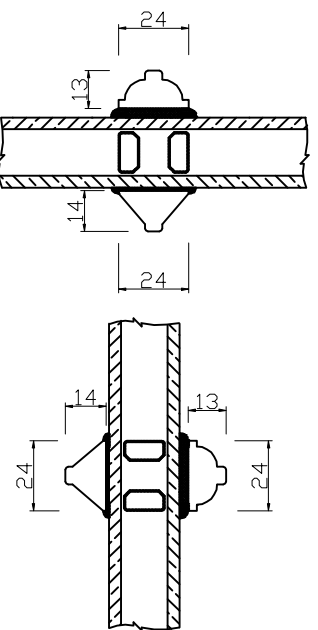

ADDITIONAL OPTIONS

B-B

Double glazing

24MM GLAZING BAR WITH ALU SPACER

STANDARD FLUSH SILL

Natural Windows Ltd
 10 Park Parade, Gunnersbury Avenue, London W3 9BD
www.naturalwindows.com info@naturalwindows.com

Object: **CW3
 PROFILE D'LUX
 SIDE HUNG OR SIDE SWING WINDOW
 WITH 24mm GLAZING BAR**