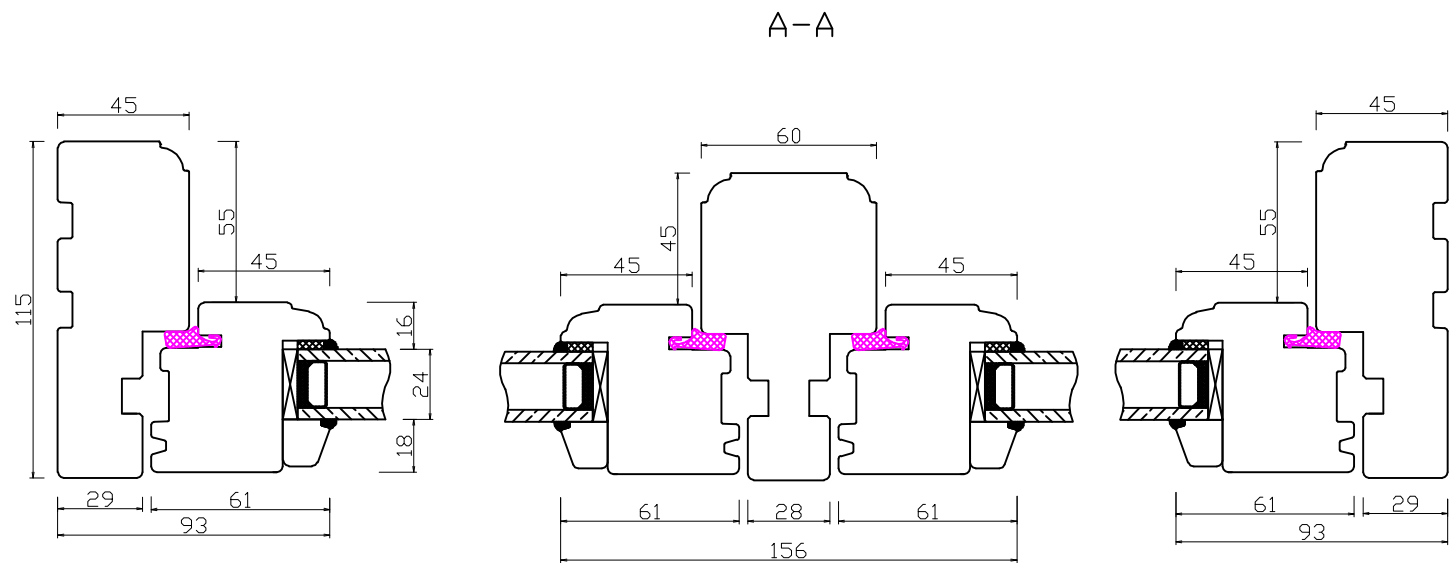

ADDITIONAL OPTIONS

B-B

Double glazing

24MM GLAZING BAR WITH ALU SPACER

STANDARD FLUSH SILL

Natural Windows Ltd
 10 Park Parade, Gunnersbury Avenue, London W3 9BD
www.naturalwindows.com info@naturalwindows.com

Object: **CW3
 PROFILE D'LUX
 SIDE HUNG OR SIDE SWING WINDOW
 WITH 24mm GLAZING BAR**