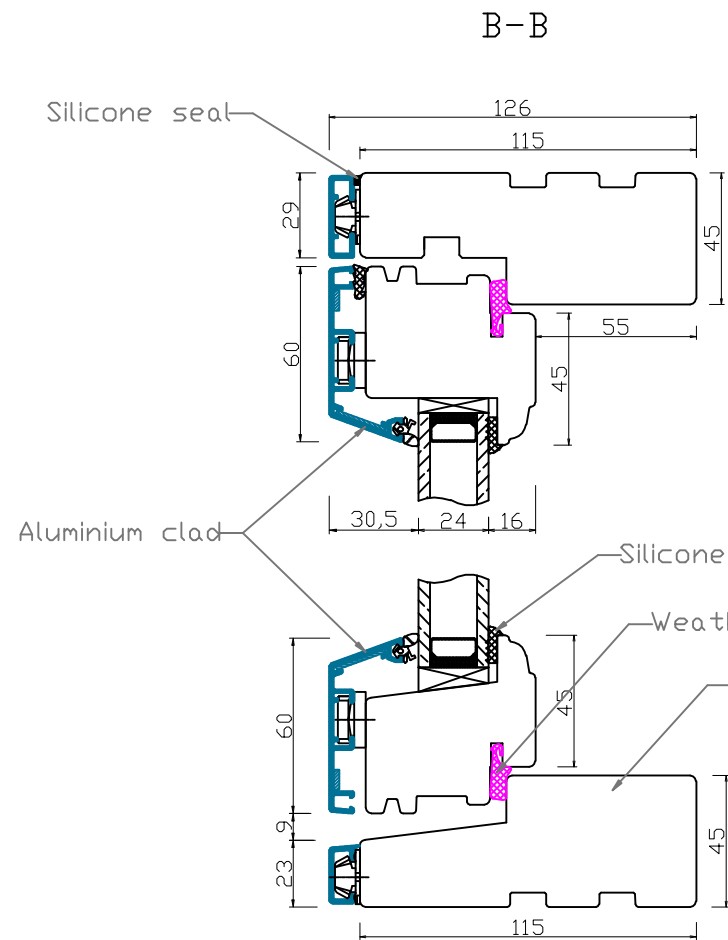

GLAZING BAR

STANDARD FLUSH SILL

ADDITIONAL OPTIONS

Natural Windows Ltd  
 10 Park Parade, Gunnersbury Avenue, London W3 9BD  
 www.naturalwindows.com info@naturalwindows.com

Object:  
**CW3  
 PROFILE A'LUX  
 ALUMINIUM CLAD  
 SIDE HUNG OR SIDE SWING WINDOW  
 WITH GLAZING BAR**