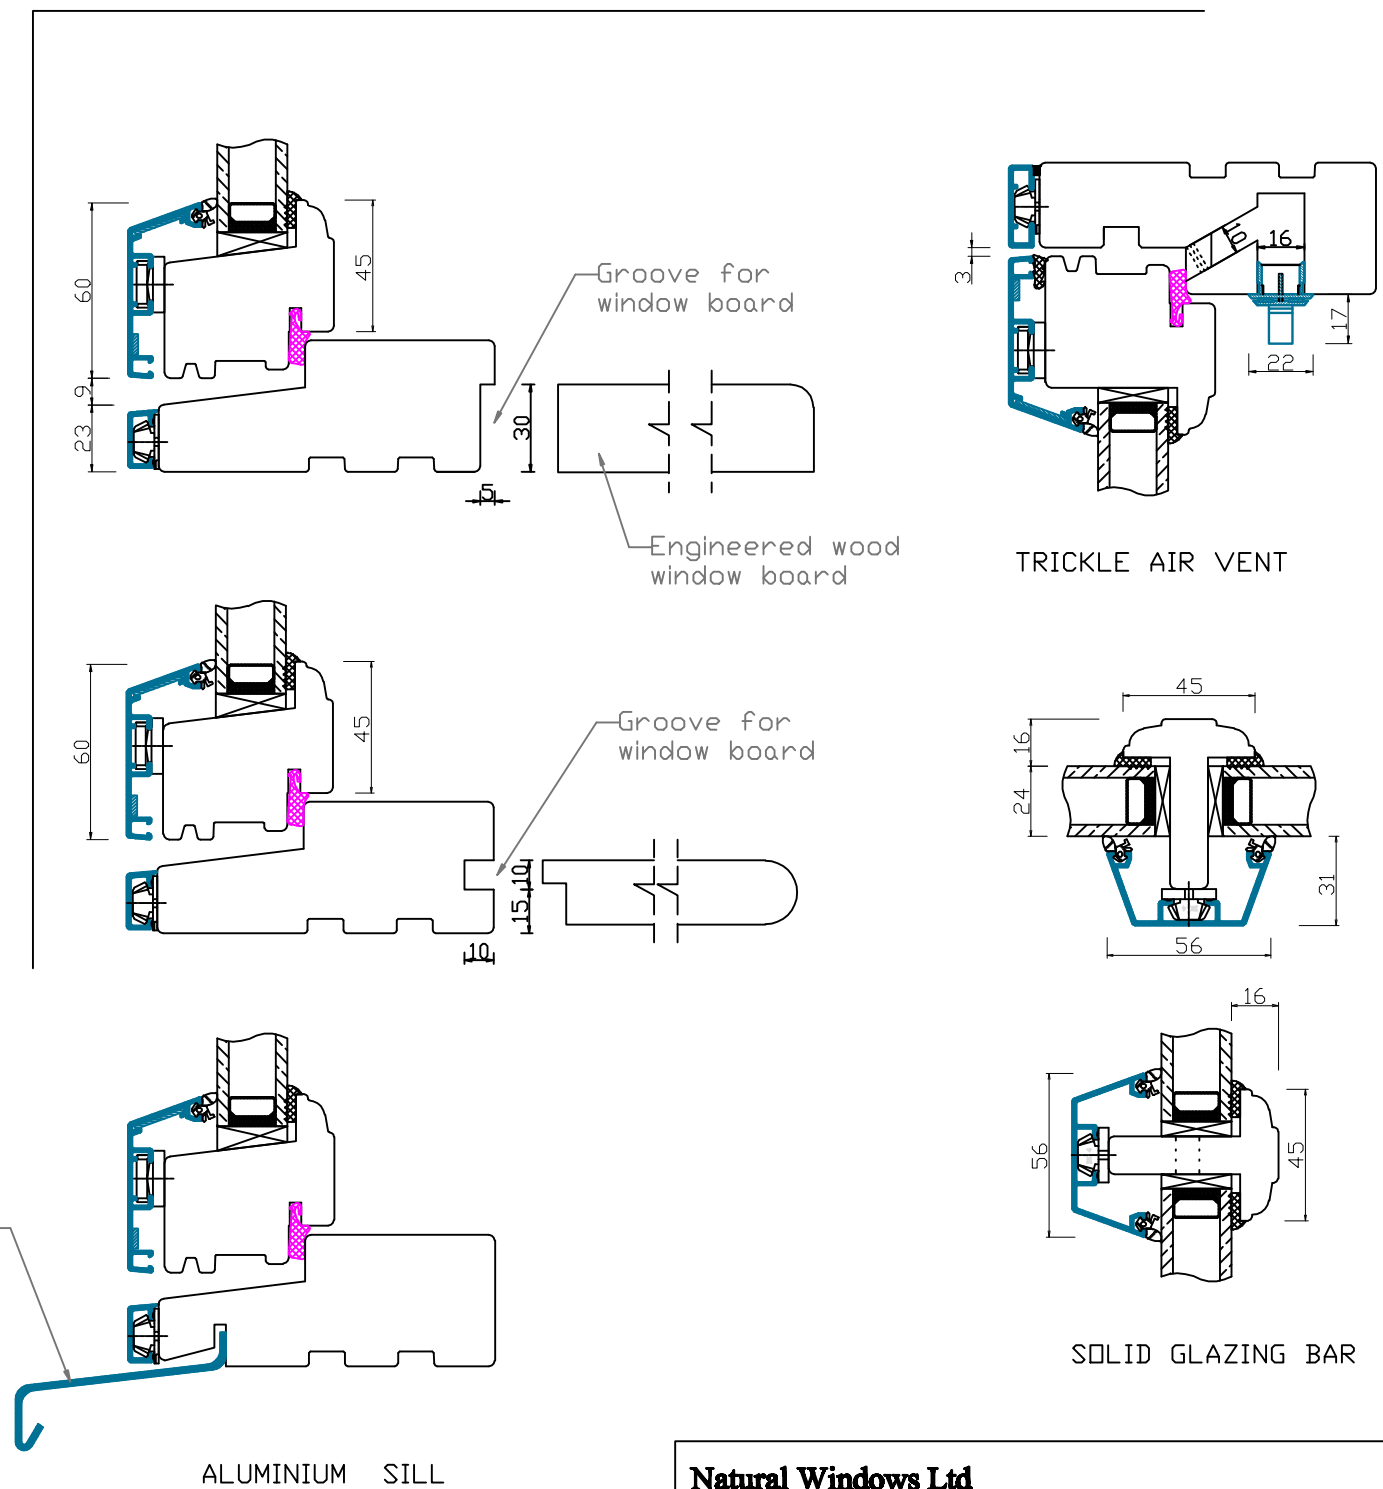

GLAZING BAR

STANDARD FLUSH SILL

ADDITIONAL OPTIONS

Natural Windows Ltd  
 10 Park Parade, Gunnersbury Avenue, London W3 9BD  
 www.naturalwindows.com info@naturalwindows.com

Object:  
**CW3  
 PROFILE A'LUX  
 ALUMINIUM CLAD  
 SIDE HUNG OR SIDE SWING WINDOW  
 WITH GLAZING BAR**