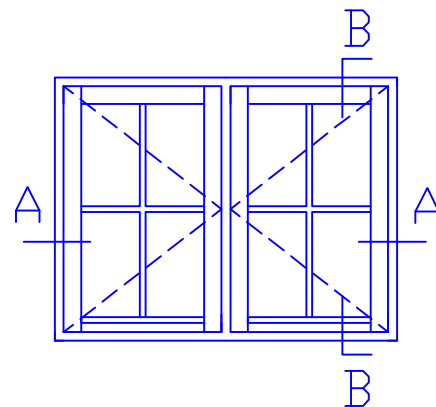

GLAZING BAR

STANDARD FLUSH SILL

ADDITIONAL OPTIONS

Natural Windows Ltd  
 10 Park Parade, Gunnersbury Avenue, London W3 9BD  
 www.naturalwindows.com info@naturalwindows.com

Object:  
**CW3  
 PROFILE A'LUX  
 ALUMINIUM CLAD  
 SIDE HUNG OR SIDE SWING WINDOW  
 WITH GLAZING BAR**