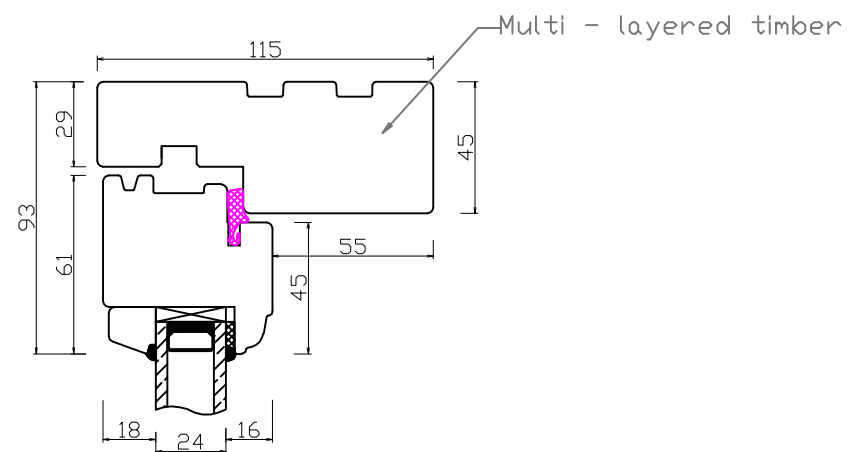

A-A

B-B

Double glazing

STANDARD FLUSH SILL

ADDITIONAL OPTIONS

Natural Windows Ltd  
 10 Park Parade, Gunnersbury Avenue, London W3 9BD  
[www.naturalwindows.com](http://www.naturalwindows.com) [info@naturalwindows.com](mailto:info@naturalwindows.com)

Object:  
**CW2  
 PROFILE D'LUX  
 SIDE HUNG OR SIDE SWING WINDOW**