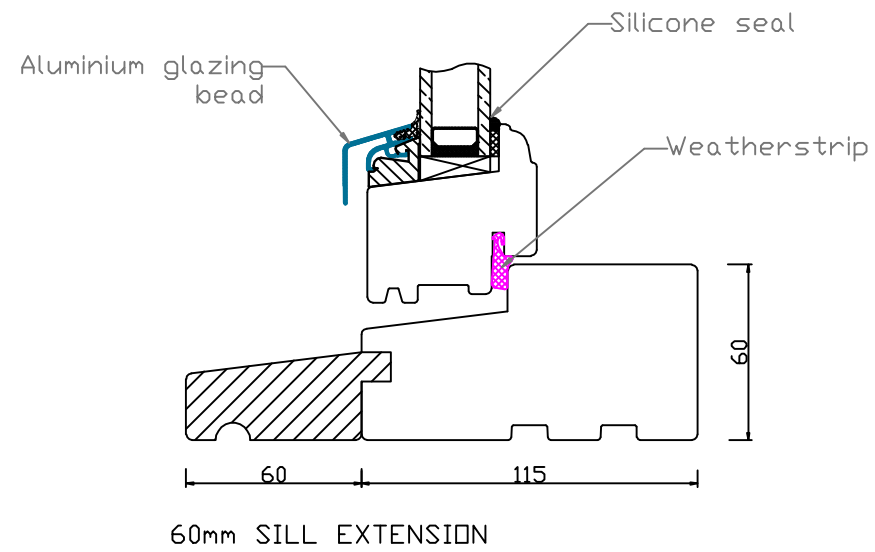

A-A

B-B

Double glazing

STANDARD FLUSH SILL

ADDITIONAL OPTIONS

Natural Windows Ltd  
 10 Park Parade, Gunnersbury Avenue, London W3 9BD  
[www.naturalwindows.com](http://www.naturalwindows.com) [info@naturalwindows.com](mailto:info@naturalwindows.com)

Object:  
**CW2  
 PROFILE D'LUX  
 SIDE HUNG OR SIDE SWING WINDOW**