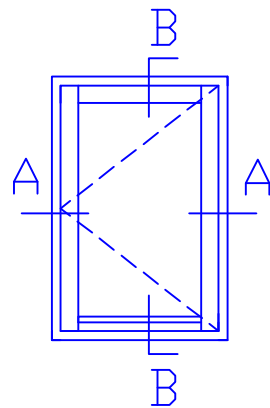

A-A

B-B

Double glazing

STANDARD FLUSH SILL

ADDITIONAL OPTIONS

Natural Windows Ltd  
 10 Park Parade, Gunnersbury Avenue, London W3 9BD  
[www.naturalwindows.com](http://www.naturalwindows.com) [info@naturalwindows.com](mailto:info@naturalwindows.com)

Object:  
**CW2  
 PROFILE D'LUX  
 SIDE HUNG OR SIDE SWING WINDOW**