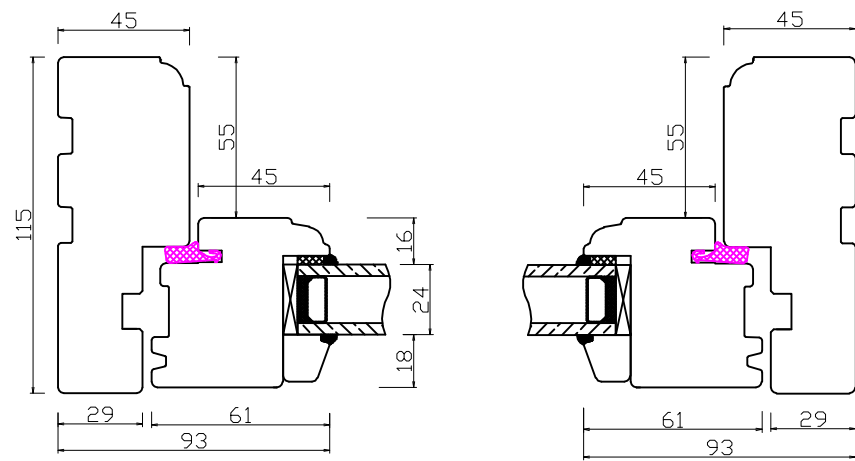

A-A

B-B

Double glazing

STANDARD FLUSH SILL

ADDITIONAL OPTIONS

Natural Windows Ltd  
 10 Park Parade, Gunnersbury Avenue, London W3 9BD  
[www.naturalwindows.com](http://www.naturalwindows.com) [info@naturalwindows.com](mailto:info@naturalwindows.com)

Object:  
**CW2  
 PROFILE D'LUX  
 SIDE HUNG OR SIDE SWING WINDOW**