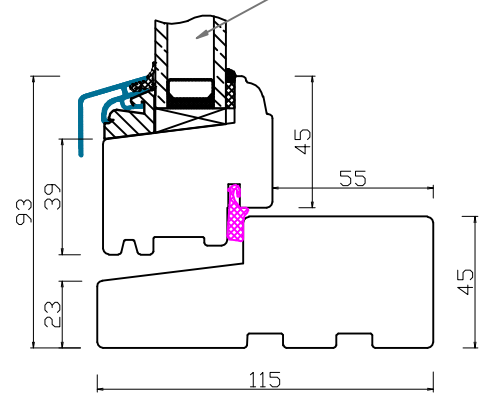

A-A

B-B

Double glazing

STANDARD FLUSH SILL

ADDITIONAL OPTIONS

Natural Windows Ltd  
 10 Park Parade, Gunnersbury Avenue, London W3 9BD  
[www.naturalwindows.com](http://www.naturalwindows.com) [info@naturalwindows.com](mailto:info@naturalwindows.com)

Object:  
**CW2  
 PROFILE D'LUX  
 SIDE HUNG OR SIDE SWING WINDOW**