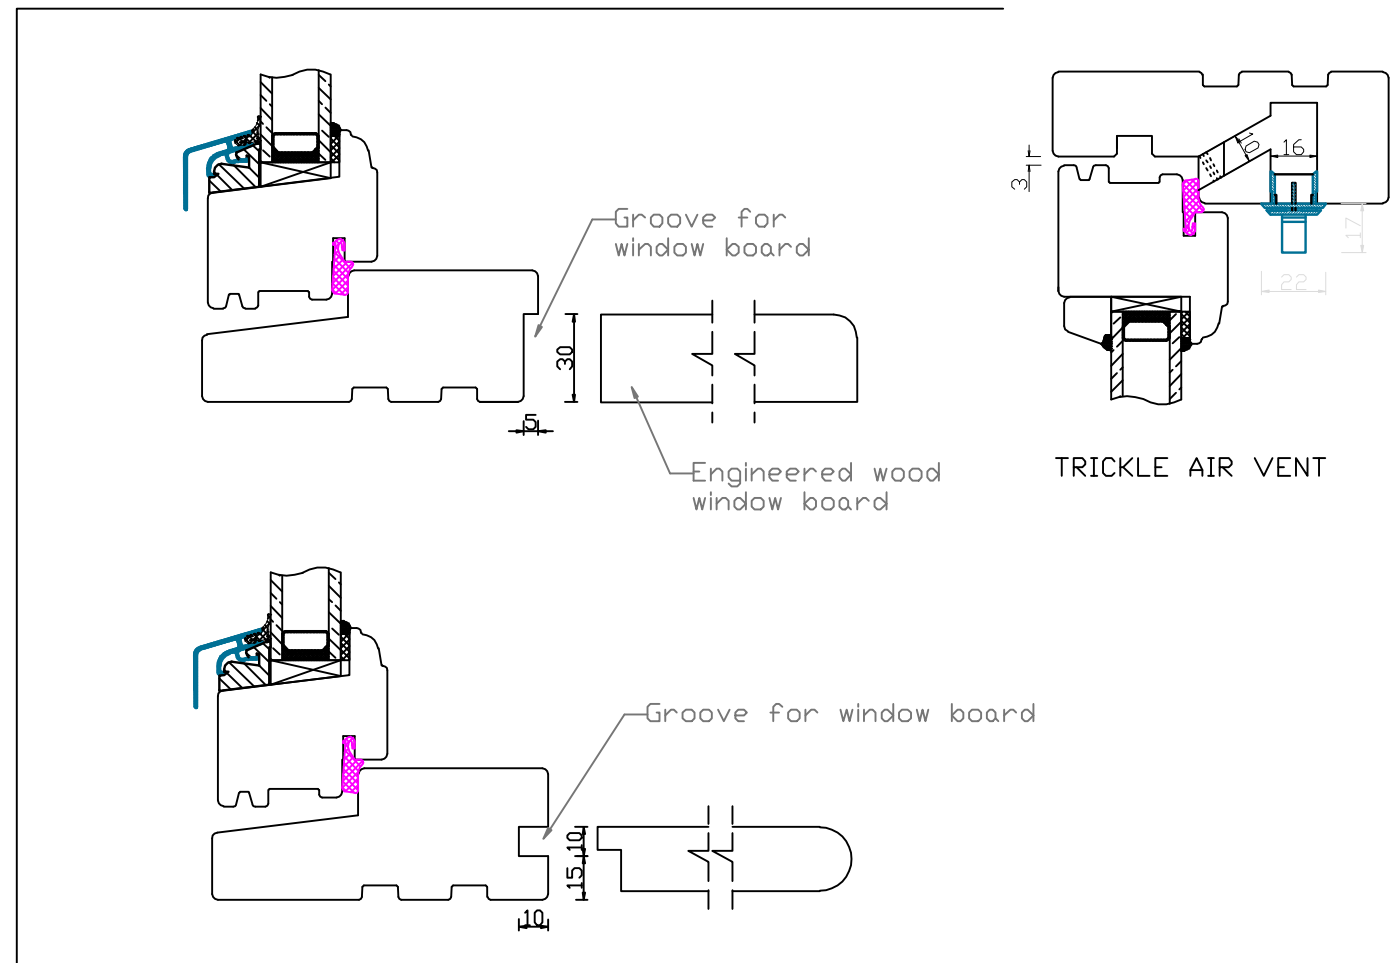

A-A

B-B

Double glazing

STANDARD FLUSH SILL

ADDITIONAL OPTIONS

Natural Windows Ltd  
 10 Park Parade, Gunnersbury Avenue, London W3 9BD  
[www.naturalwindows.com](http://www.naturalwindows.com) [info@naturalwindows.com](mailto:info@naturalwindows.com)

Object:  
**CW2  
 PROFILE D'LUX  
 SIDE HUNG OR SIDE SWING WINDOW**