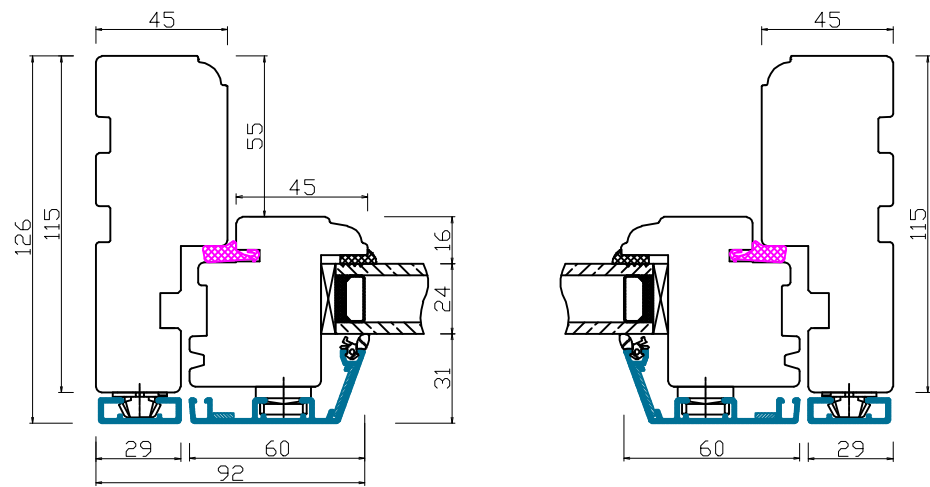

A-A

B-B

STANDARD FLUSH SILL

ADDITIONAL OPTIONS

TRICKLE AIR VENT

ALUMINIUM SILL

Natural Windows Ltd
10 Park Parade, Gunnersbury Avenue, London W3 9BD
www.naturalwindows.com info@naturalwindows.com

Object:
CW2
PROFILE ALUX
ALUMINIUM CLAD
SIDE HUNG OR SIDE SWING WINDOW