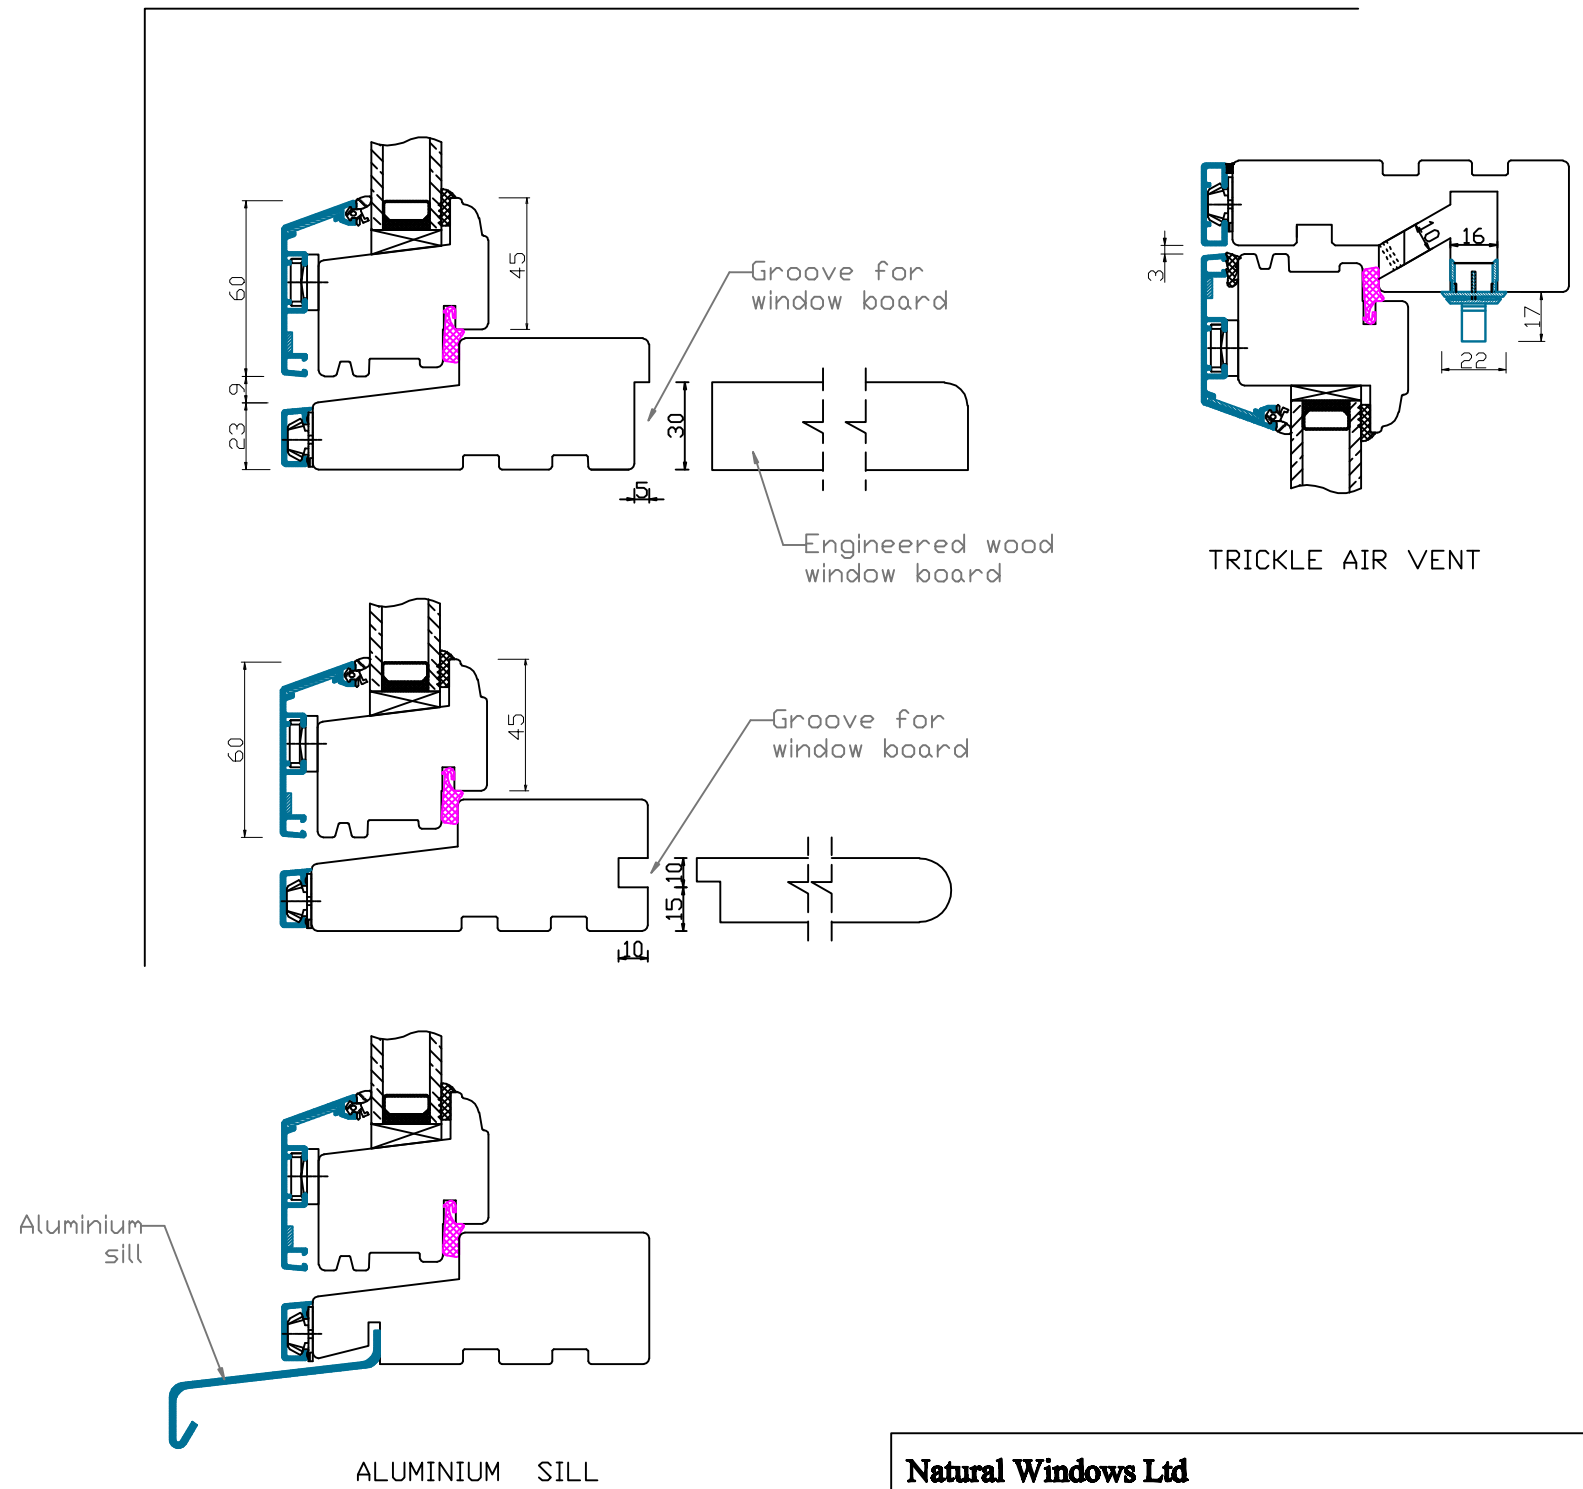

A-A

B-B

STANDARD FLUSH SILL

ADDITIONAL OPTIONS

TRICKLE AIR VENT

ALUMINIUM SILL

Natural Windows Ltd
10 Park Parade, Gunnersbury Avenue, London W3 9BD
www.naturalwindows.com info@naturalwindows.com

Object:
CW2
PROFILE ALUX
ALUMINIUM CLAD
SIDE HUNG OR SIDE SWING WINDOW