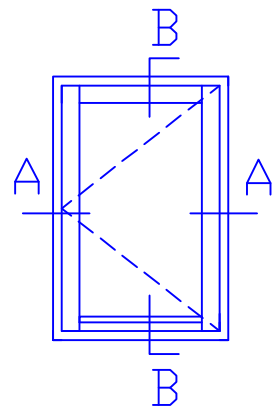

A-A

B-B

STANDARD FLUSH SILL

ADDITIONAL OPTIONS

TRICKLE AIR VENT

ALUMINIUM SILL

Natural Windows Ltd
10 Park Parade, Gunnersbury Avenue, London W3 9BD
www.naturalwindows.com info@naturalwindows.com

Object:
CW2
PROFILE ALUX
ALUMINIUM CLAD
SIDE HUNG OR SIDE SWING WINDOW