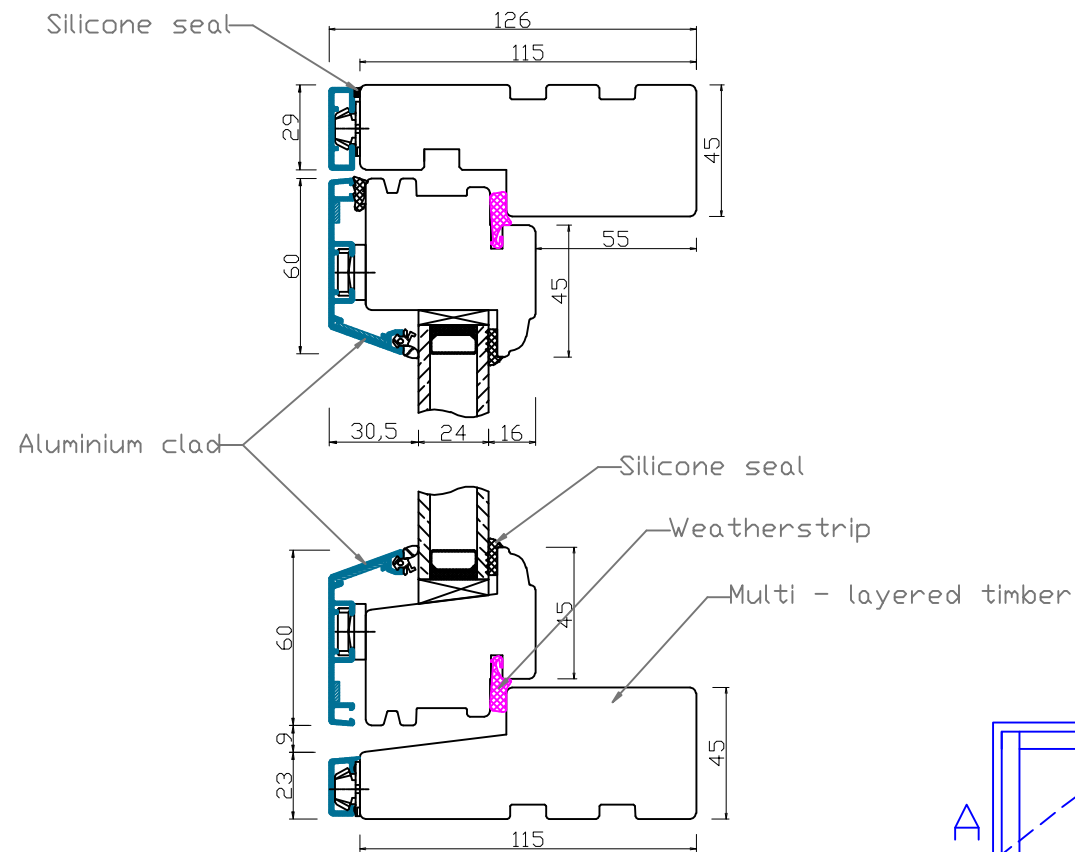

A-A

B-B

STANDARD FLUSH SILL

ADDITIONAL OPTIONS

TRICKLE AIR VENT

ALUMINIUM SILL

Natural Windows Ltd
10 Park Parade, Gunnersbury Avenue, London W3 9BD
www.naturalwindows.com info@naturalwindows.com

Object:
CW2
PROFILE ALUX
ALUMINIUM CLAD
SIDE HUNG OR SIDE SWING WINDOW