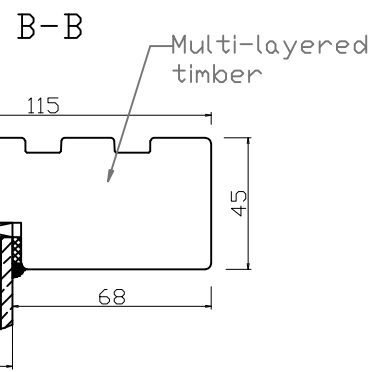

ADDITIONAL OPTIONS

24MM GLAZING BAR WITH ALU SPACER

STANDARD FLUSH SILL

TRICKLE AIR VENT

45MM SOLID GLAZING BAR

60mm SILL EXTENSION

Natural Windows Ltd
 10 Park Parade, Gunnersbury Avenue, London W3 9BD
 www.naturalwindows.com info@naturalwindows.com

Object: CW1
 PROFILE D'LUX
 DIRECT GLAZE WINDOW
 WITH 24mm GLAZING BAR