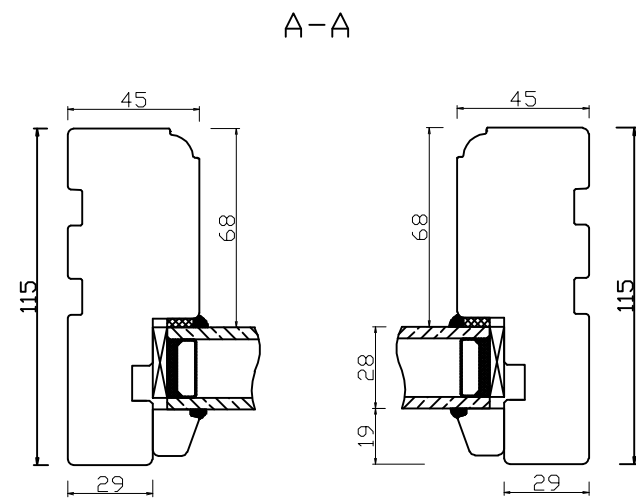

ADDITIONAL OPTIONS

24MM GLAZING BAR WITH ALU SPACER

STANDARD FLUSH SILL

TRICKLE AIR VENT

45MM SOLID GLAZING BAR

60mm SILL EXTENSION

Natural Windows Ltd
 10 Park Parade, Gunnersbury Avenue, London W3 9BD
 www.naturalwindows.com info@naturalwindows.com

Object: CW1
 PROFILE D'LUX
 DIRECT GLAZE WINDOW
 WITH 24mm GLAZING BAR