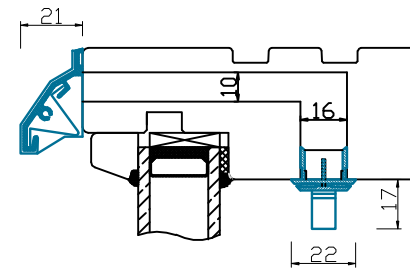

ADDITIONAL OPTIONS

24MM GLAZING BAR WITH ALU SPACER

STANDARD FLUSH SILL

TRICKLE AIR VENT

45MM SOLID GLAZING BAR

60mm SILL EXTENSION

Natural Windows Ltd
 10 Park Parade, Gunnersbury Avenue, London W3 9BD
 www.naturalwindows.com info@naturalwindows.com

Object: CW1
 PROFILE D'LUX
 DIRECT GLAZE WINDOW
 WITH 24mm GLAZING BAR