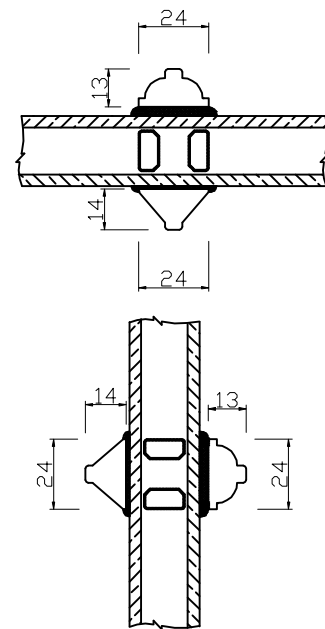

ADDITIONAL OPTIONS

24MM GLAZING BAR WITH ALU SPACER

STANDARD FLUSH SILL

TRICKLE AIR VENT

45MM SOLID GLAZING BAR

60mm SILL EXTENSION

Natural Windows Ltd
 10 Park Parade, Gunnersbury Avenue, London W3 9BD
 www.naturalwindows.com info@naturalwindows.com

Object: CW1
 PROFILE D'LUX
 DIRECT GLAZE WINDOW
 WITH 24mm GLAZING BAR