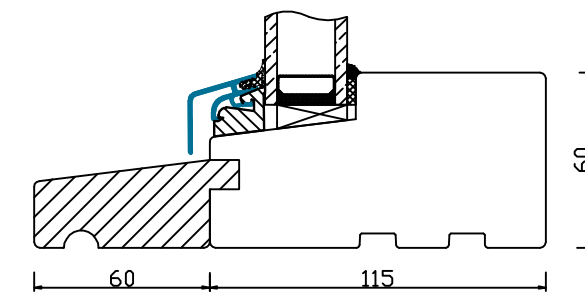

ADDITIONAL OPTIONS

24MM GLAZING BAR WITH ALU SPACER

STANDARD FLUSH SILL

TRICKLE AIR VENT

45MM SOLID GLAZING BAR

60mm SILL EXTENSION

Natural Windows Ltd
 10 Park Parade, Gunnersbury Avenue, London W3 9BD
 www.naturalwindows.com info@naturalwindows.com

Object: CW1
 PROFILE D'LUX
 DIRECT GLAZE WINDOW
 WITH 24mm GLAZING BAR