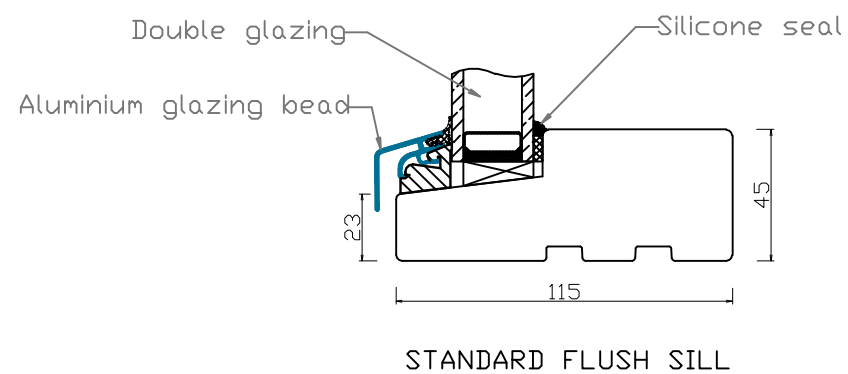

ADDITIONAL OPTIONS

24MM GLAZING BAR WITH ALU SPACER

STANDARD FLUSH SILL

TRICKLE AIR VENT

45MM SOLID GLAZING BAR

60mm SILL EXTENSION

Natural Windows Ltd
 10 Park Parade, Gunnersbury Avenue, London W3 9BD
 www.naturalwindows.com info@naturalwindows.com

Object: CW1
 PROFILE D'LUX
 DIRECT GLAZE WINDOW
 WITH 24mm GLAZING BAR