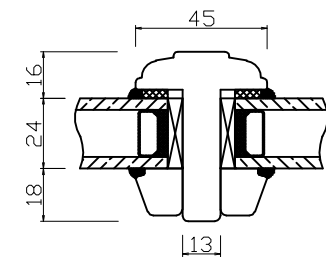

ADDITIONAL OPTIONS

24MM GLAZING BAR WITH ALU SPACER

STANDARD FLUSH SILL

TRICKLE AIR VENT

45MM SOLID GLAZING BAR

60mm SILL EXTENSION

Natural Windows Ltd
 10 Park Parade, Gunnersbury Avenue, London W3 9BD
 www.naturalwindows.com info@naturalwindows.com

Object: CW1
 PROFILE D'LUX
 DIRECT GLAZE WINDOW
 WITH 24mm GLAZING BAR