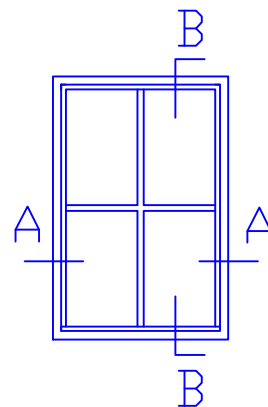

ADDITIONAL OPTIONS

24MM GLAZING BAR WITH ALU SPACER

STANDARD FLUSH SILL

TRICKLE AIR VENT

45MM SOLID GLAZING BAR

60mm SILL EXTENSION

Natural Windows Ltd
 10 Park Parade, Gunnersbury Avenue, London W3 9BD
 www.naturalwindows.com info@naturalwindows.com

Object: CW1
 PROFILE D'LUX
 DIRECT GLAZE WINDOW
 WITH 24mm GLAZING BAR