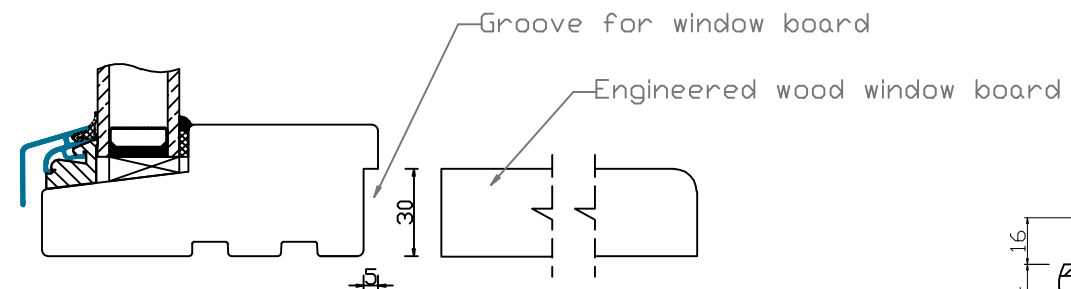

ADDITIONAL OPTIONS

24MM GLAZING BAR WITH ALU SPACER

STANDARD FLUSH SILL

TRICKLE AIR VENT

45MM SOLID GLAZING BAR

60mm SILL EXTENSION

Natural Windows Ltd
 10 Park Parade, Gunnersbury Avenue, London W3 9BD
 www.naturalwindows.com info@naturalwindows.com

Object: CW1
 PROFILE D'LUX
 DIRECT GLAZE WINDOW
 WITH 24mm GLAZING BAR