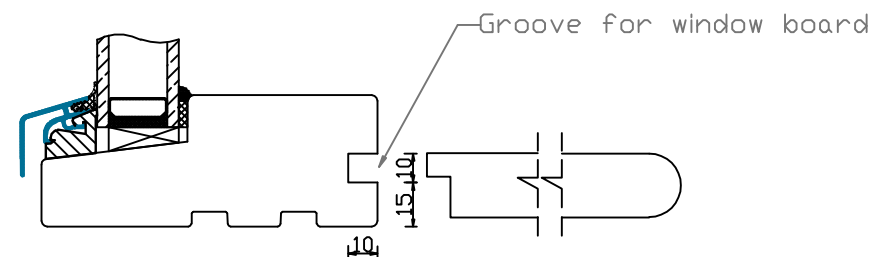

ADDITIONAL OPTIONS

24MM GLAZING BAR WITH ALU SPACER

STANDARD FLUSH SILL

TRICKLE AIR VENT

45MM SOLID GLAZING BAR

60mm SILL EXTENSION

Natural Windows Ltd
 10 Park Parade, Gunnersbury Avenue, London W3 9BD
 www.naturalwindows.com info@naturalwindows.com

Object: CW1
 PROFILE D'LUX
 DIRECT GLAZE WINDOW
 WITH 24mm GLAZING BAR