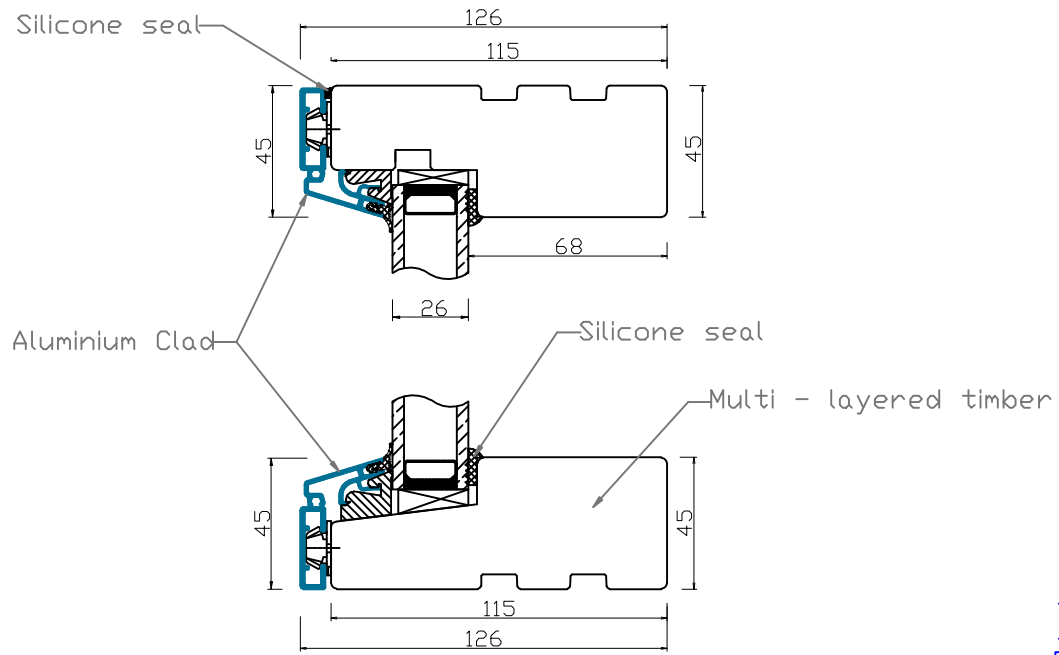

A-A

B-B

STANDARD FLUSH SILL

ADDITIONAL OPTIONS

TRICKLE AIR VENT

ALUMINIUM SILL

Natural Windows Ltd
 10 Park Parade, Gunnersbury Avenue, London W3 9BD
 www.naturalwindows.com info@naturalwindows.com

Object:
 CW1
 PROFILE ALUX
 ALUMINIUM CLAD
 DIRECT GLAZE WINDOW