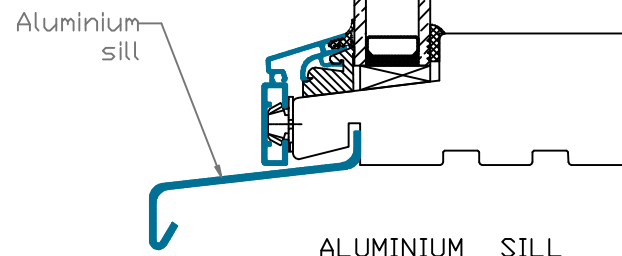

A-A

B-B

STANDARD FLUSH SILL

ADDITIONAL OPTIONS

TRICKLE AIR VENT

ALUMINIUM SILL

Natural Windows Ltd
 10 Park Parade, Gunnersbury Avenue, London W3 9BD
 www.naturalwindows.com info@naturalwindows.com

Object:
 CW1
 PROFILE ALUX
 ALUMINIUM CLAD
 DIRECT GLAZE WINDOW