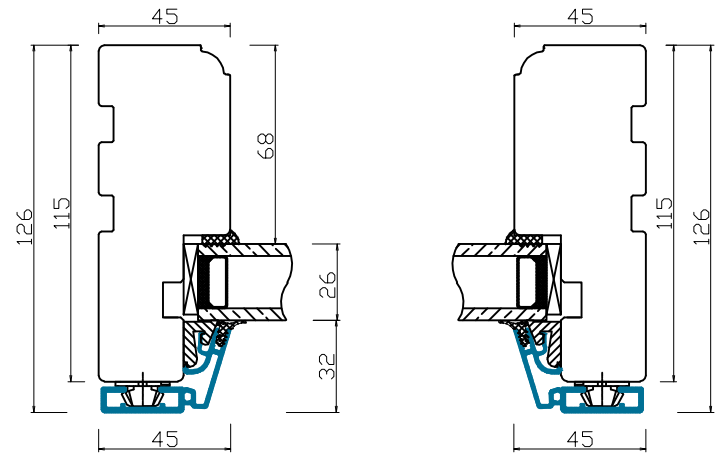

A-A

B-B

STANDARD FLUSH SILL

ADDITIONAL OPTIONS

TRICKLE AIR VENT

ALUMINIUM SILL

Natural Windows Ltd
 10 Park Parade, Gunnersbury Avenue, London W3 9BD
 www.naturalwindows.com info@naturalwindows.com

Object:
 CW1
 PROFILE ALUX
 ALUMINIUM CLAD
 DIRECT GLAZE WINDOW