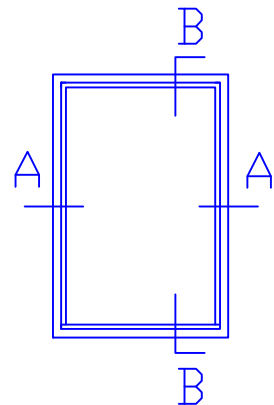

A-A

B-B

STANDARD FLUSH SILL

ADDITIONAL OPTIONS

TRICKLE AIR VENT

ALUMINIUM SILL

Natural Windows Ltd
 10 Park Parade, Gunnersbury Avenue, London W3 9BD
 www.naturalwindows.com info@naturalwindows.com

Object:
 CW1
 PROFILE ALUX
 ALUMINIUM CLAD
 DIRECT GLAZE WINDOW