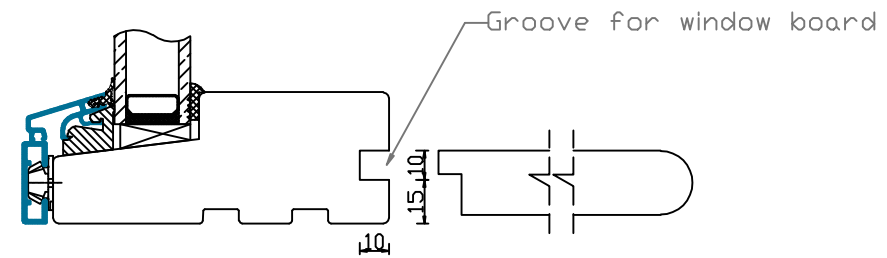

A-A

B-B

STANDARD FLUSH SILL

ADDITIONAL OPTIONS

TRICKLE AIR VENT

ALUMINIUM SILL

Natural Windows Ltd
 10 Park Parade, Gunnersbury Avenue, London W3 9BD
 www.naturalwindows.com info@naturalwindows.com

Object:
 CW1
 PROFILE ALUX
 ALUMINIUM CLAD
 DIRECT GLAZE WINDOW