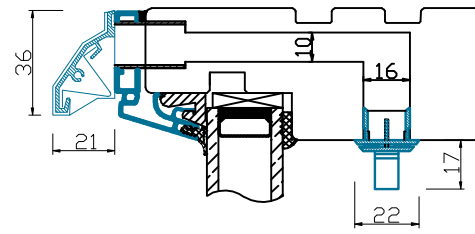

A-A

B-B

STANDARD FLUSH SILL

ADDITIONAL OPTIONS

TRICKLE AIR VENT

ALUMINIUM SILL

Natural Windows Ltd
 10 Park Parade, Gunnersbury Avenue, London W3 9BD
 www.naturalwindows.com info@naturalwindows.com

Object:
 CW1
 PROFILE ALUX
 ALUMINIUM CLAD
 DIRECT GLAZE WINDOW