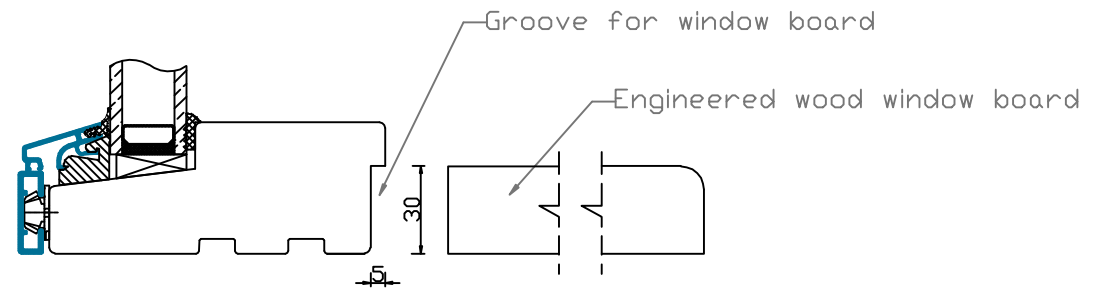

A-A

B-B

STANDARD FLUSH SILL

ADDITIONAL OPTIONS

TRICKLE AIR VENT

ALUMINIUM SILL

Natural Windows Ltd
 10 Park Parade, Gunnersbury Avenue, London W3 9BD
 www.naturalwindows.com info@naturalwindows.com

Object:
 CW1
 PROFILE ALUX
 ALUMINIUM CLAD
 DIRECT GLAZE WINDOW