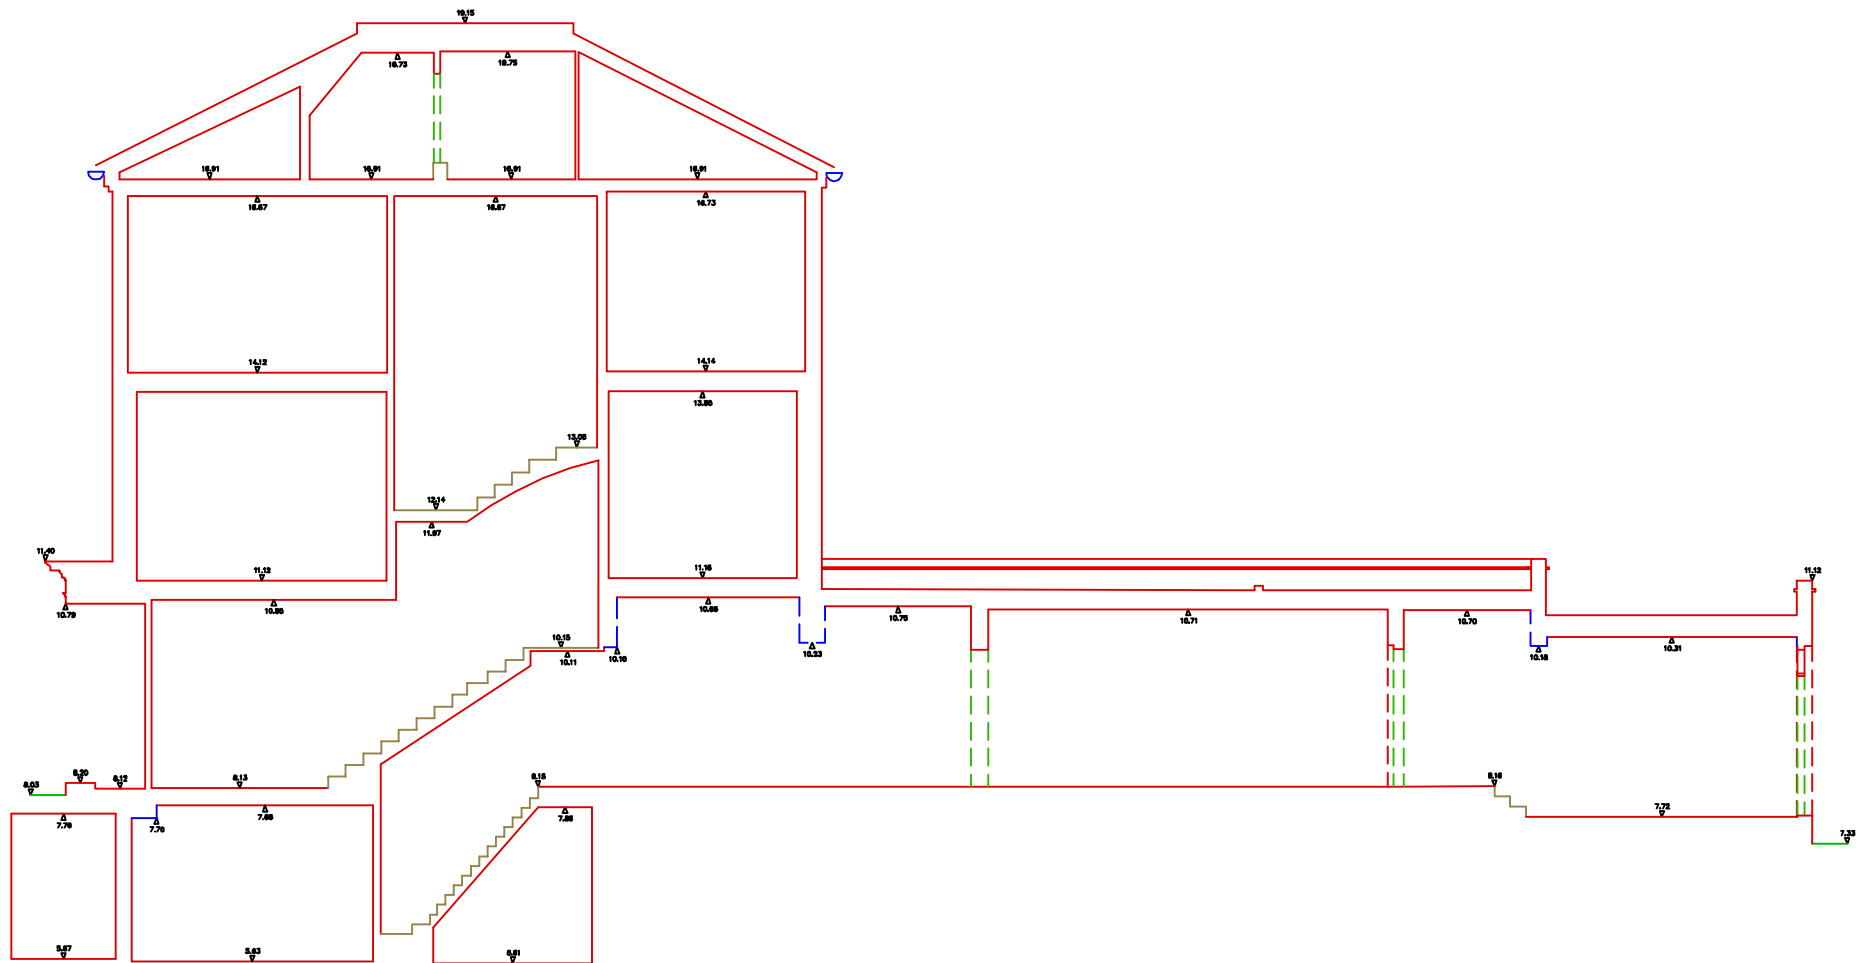

TYPICAL OUTLINE SECTION

DATUM 0.00m

SECTION 1