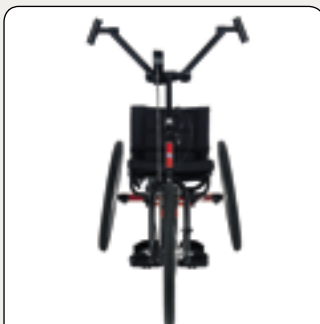

Yes, you can.®

Invacare® **Top End® Recreation Handcycles**

Recreation and Touring Series

Safety, comfort and performance are distinguishing characteristics of all of our handcycles. If recreation is your goal, the *Invacare® Top End® Excelerator* and *Invacare® Top End® XLT* are great models as they feature a low maintenance 7 speed hub with reverse hands-on braking. Kids will appreciate the *Invacare® Top End® Li'l Excelerator* and *XLT Jr.* too!

Invacare® Top End® XLT Pro

➤ The ultimate choice

The *Invacare® Top End® XLT Pro* (see cover picture) is the perfect touring and long distance riding handcycle.

The *Invacare® Top End® XLT* and *XLT Jr.* handcycles are designed with the recreational handcycling enthusiast in mind. Equipped with seven speeds, the *Top End® XLT* will easily handle most terrain, whether you're riding around town or taking a spin in the country.

➤ *Invacare® Top End® Excelerator Handcycle*

If you want a great way to exercise, cross-train or just have fun, the *Top End® Excelerator* is what you need.

Designed to accommodate tall or large frames, this upright and extremely manoeuvrable three wheel handcycle offers a perfect fit.

Options

The Top End® V Crankset
accommodates people who might have "clearance" issues.

Tri-pin quad handpedal.

Parking brake
stabilises your handcycle for safer transfers.

Technical data

Max. 250 lbs
(approx. 113 kg)