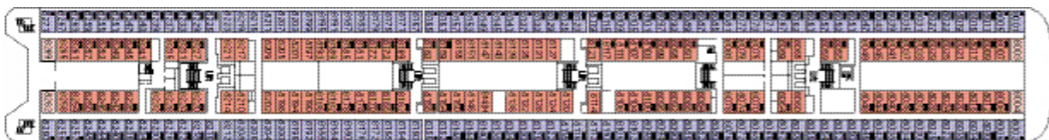

Deck Games
Schubert Deck 13

Bizet
Deck 12

Debussy
Deck 11

Sibelius
Deck 10

Tchaikovski
Deck 9

Bach
Deck 8

Brahms
Deck 7

Mozart
Deck 6

Beethoven
Deck 5

Cabin Categories

Cat.	Cabins	Deck
1	Inside with 2 lower beds	7 Brahms
2	Inside with 2 lower beds	7 Brahms
3	Inside with 2 lower beds	8 Bach
4	Inside with 2 lower beds	9 Tchaikovski
5	Inside with 2 lower beds	10 Sibelius
6*	Outside with 2 lower beds	7 Brahms, 8 Bach, 9 Tchaikovski, 10 Sibelius
7	Outside with 2 lower beds	7 Brahms
8	Outside with 2 lower beds	8 Bach
9	Outside with 2 lower beds	9 Tchaikovski
10	Outside with 2 lower beds	9 Tchaikovski, 10 Sibelius
11	Suite with balcony, 1 double bed	10 Sibelius, 12 Bizet

CABINS TYPES

- ▲ Sofa bed
- 3rd bed is a bunk bed
- 3rd and 4th beds are bunks
- Y Connecting cabins
- H Cabin for disabled people
- F.C. Family Cabin

The above informations may change at the time of booking.

07.2007

MSC Cruises

MSC SINFONIA

Technical characteristics of the ship

Gross tonnage	58.625 tons
Length	251,25 m
Beam	28,8 m
Number of passengers	1.554 (on double basis)
Total cabins	777
Crew	approximate 700 people
Maximum speed	21 knots
Voltage	110/220 Volts
Stabilizers	Yes
Passenger decks	9
Lifts	9
Swimming pools	2 for adults and children / 2 Jacuzzi
Currency on board	Euro (Mediterranean) - Dollar (Brazil, Argentina)