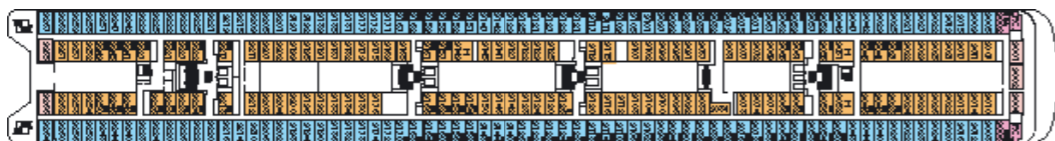

Deck Games
Schubert Deck 13

Bizet
Deck 12

Debussy
Deck 11

Sibelius
Deck 10

Tchaikovski
Deck 9

Bach
Deck 8

Brahms
Deck 7

Mozart
Deck 6

Beethoven
Deck 5

Cabin Categories

Cat.	Cabins	Deck
1	Inside with 2 lower beds	7 Brahms
2	Inside with 2 lower beds	7 Brahms
3	Inside with 2 lower beds	8 Bach
4	Inside with 2 lower beds	9 Tchaikovski
5	Inside with 2 lower beds	10 Sibelius
6*	Outside with 2 lower beds	7 Brahms, 8 Bach, 9 Tchaikovski, 10 Sibelius
7	Outside with 2 lower beds	7 Brahms
8	Outside with 2 lower beds	8 Bach
9	Outside with 2 lower beds	9 Tchaikovski
10	Outside with 2 lower beds	9 Tchaikovski, 10 Sibelius
11	Suite with balcony, 1 double bed	10 Sibelius, 12 Bizet

CABINS TYPES

- ▲ Sofa bed
- 3rd bed is a bunk bed
- 3rd and 4th beds are bunks
- Y Connecting cabins
- H Cabin for disabled people
- F.C. Family Cabin

The above informations may change at the time of booking.