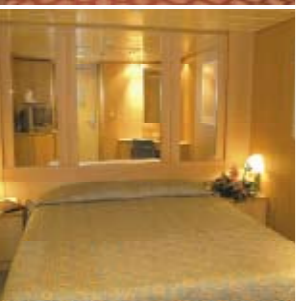

CABINS TYPES

- ▲ Sofa bed
- 3rd bed is a bunk bed
- 3rd and 4th beds are bunks
- Y Connecting cabins
- H Cabin for disabled people
- F.C. Family Cabin

The above informations may change at the time of booking.

07.2007

MSC Cruises

MSC SINFONIA

Technical characteristics of the ship

Gross tonnage	58.625 tons
Length	251,25 m
Beam	28,8 m
Number of passengers	1.554 (on double basis)
Total cabins	777
Crew	approximate 700 people
Maximum speed	21 knots
Voltage	110/220 Volts
Stabilizers	Yes
Passenger decks	9
Lifts	9
Swimming pools	2 for adults and children / 2 Jacuzzi
Currency on board	Euro (Mediterranean) - Dollar (Brazil, Argentina)

Cabin types

Suites with balcony
132 suites with private balcony (22 m ²)
Air conditioning
Double bed
Spacious wardrobe
Bathroom with bathtub
TV, telephone
Availability of internet connection by your own laptop (on payment)
Mini bar
Safe

Family-size suites without balcony
2 suites (22 m ²)
2 separate rooms, one of which for children
Air conditioning
Bathroom with shower
TV, telephone
Mini bar
Safe

Inside cabins
272 cabins (13 m ²), 4 of which for disabled people (21 m ²)
Single beds that can be converted into double bed except for the cabins for disabled people
Air conditioning
Bathroom with shower
TV, telephone
Mini bar
Safe