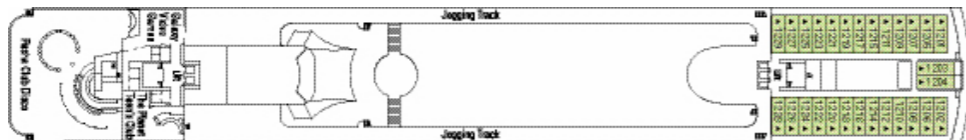

Deck Games
Schubert Deck 13

Bizet
Deck 12

Debussy
Deck 11

Sibelius
Deck 10

Tchaikovski
Deck 9

Bach
Deck 8

Brahms
Deck 7

Mozart
Deck 6

Beethoven
Deck 5

Cabin Categories

Cat.	Cabins	Deck
1	Inside with 2 lower beds	7 Brahms
2	Inside with 2 lower beds	7 Brahms
3	Inside with 2 lower beds	8 Bach
4	Inside with 2 lower beds	9 Tchaikovski
5	Inside with 2 lower beds	10 Sibelius
6*	Outside with 2 lower beds	7 Brahms, 8 Bach, 9 Tchaikovski, 10 Sibelius
7	Outside with 2 lower beds	7 Brahms
8	Outside with 2 lower beds	8 Bach
9	Outside with 2 lower beds	9 Tchaikovski
10	Outside with 2 lower beds	9 Tchaikovski, 10 Sibelius
11	Suite with balcony, 1 double bed	10 Sibelius, 12 Bizet

07.2007

MSC Cruises

MSC SINFONIA

Technical characteristics of the ship

Gross tonnage	58.625 tons
Length	251,25 m
Beam	28,8 m
Number of passengers	1.554 (on double basis)
Total cabins	777
Crew	approximate 700 people
Maximum speed	21 knots
Voltage	110/220 Volts
Stabilizers	Yes
Passenger decks	9
Lifts	9
Swimming pools	2 for adults and children / 2 Jacuzzi
Currency on board	Euro (Mediterranean) - Dollar (Brazil, Argentina)