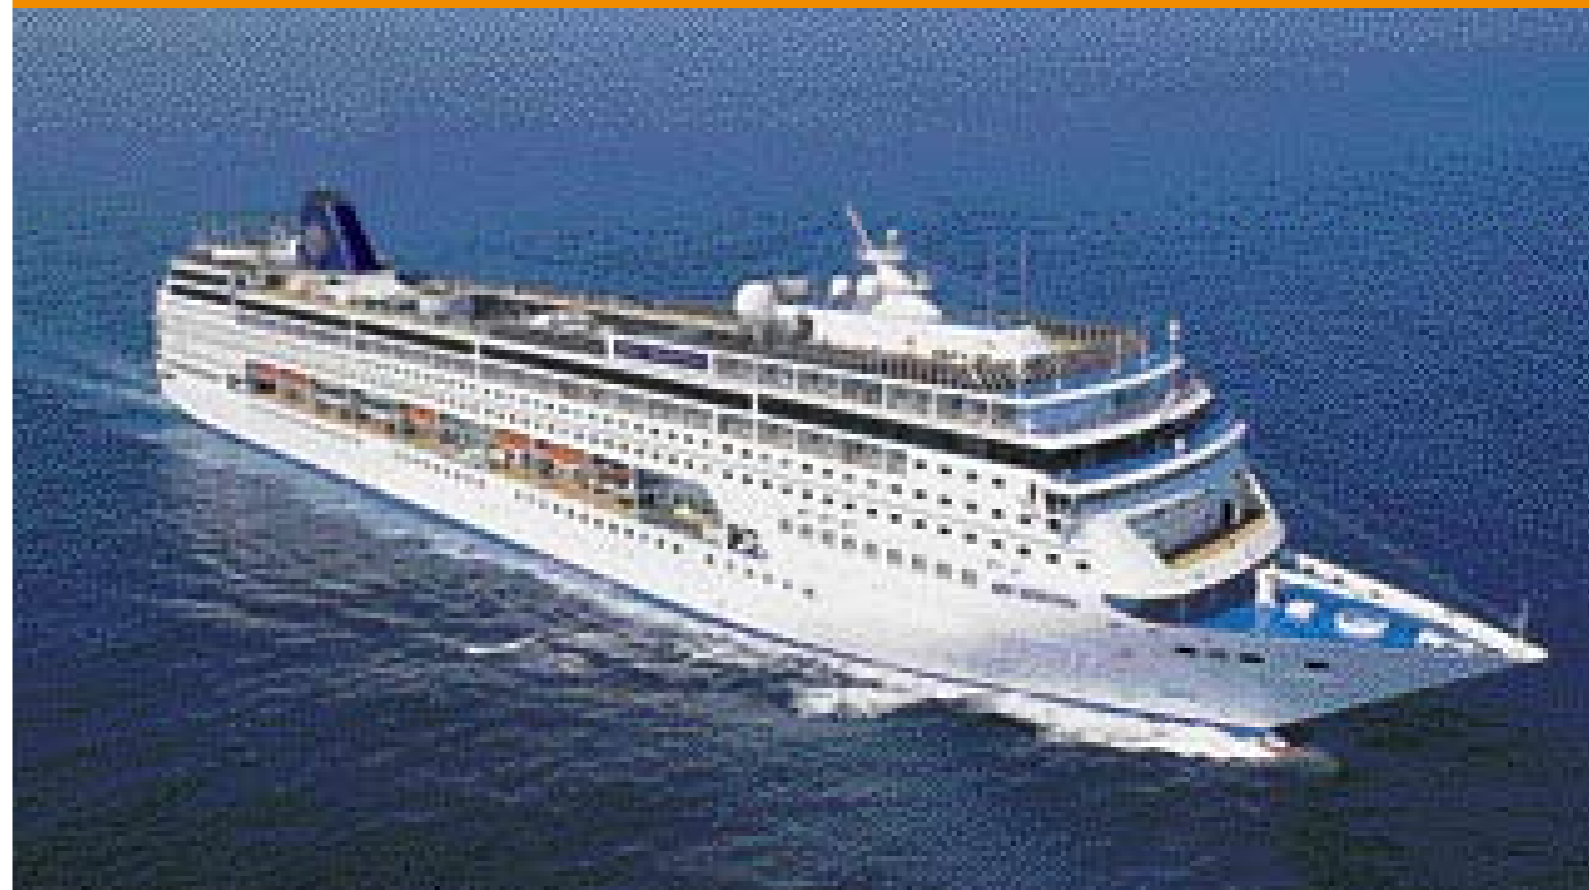

07.2007

MSC Cruises

MSC SINFONIA

Technical characteristics of the ship

Gross tonnage	58.625 tons
Length	251,25 m
Beam	28,8 m
Number of passengers	1.554 (on double basis)
Total cabins	777
Crew	approximate 700 people
Maximum speed	21 knots
Voltage	110/220 Volts
Stabilizers	Yes
Passenger decks	9
Lifts	9
Swimming pools	2 for adults and children / 2 Jacuzzi
Currency on board	Euro (Mediterranean) - Dollar (Brazil, Argentina)