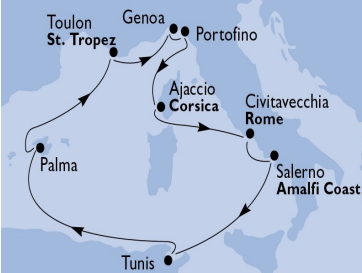

# MSC

CRUISES

The most modern fleet in the world.

# Manchester Seat Crazy

**MSC FANTASIA**  
APRIL TO OCT 2010  
7 NIGHTS  
WESTERN MED CRUISE  
From £739 per person

**BARCELONA DEPARTURES**

PRICES ARE BASED ON APRIL DEPARTURES

**MSC LIRICA**  
MAY TO SEPT 2010  
7 NIGHTS  
MED CRUISE  
From £839