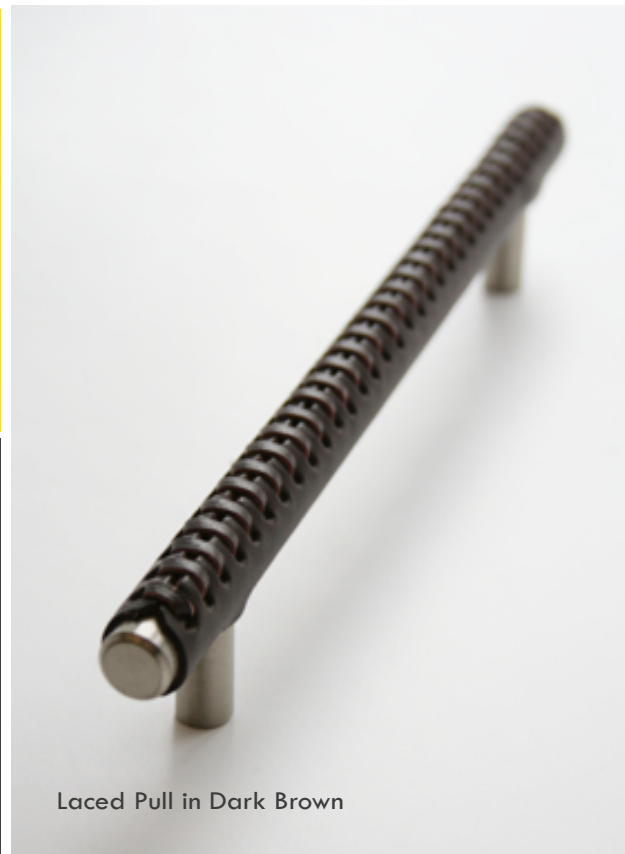

All Harcourt door furniture products are handmade in our workshop. Each handle is crafted by hand from quality full-grain Vegetable Tanned Leather.

APPLICATIONS

Domestic Furniture, Cupboard doors, Wardrobe doors.

COLOURS

Dark Brown, Tan or Black bridle leather body. (see colour combinations below)

Full range of colours available upon request.

FITTINGS

M4 snap-off screw.

Laced Pull in Dark Brown

LACED BAR HANDLES

COLOUR COMBINATIONS

BROWN BODY/BROWN LACE

BROWN BODY/TAN LACE

TAN BODY/TAN LACE

TAN BODY/BROWN LACE

BLACK BODY/BLACK LACE

BLACK BODY/NATURAL LACE

Small Laced Bar

L 156 x 35 projection x Dia. 12. mm

Hole Centres 96 mm

Medium Laced Bar

L 244 x 35 projection x Dia. 12 mm

Hole Centres 159 mm

Large Laced Bar

L 510 x 35 projection x Dia. 12 mm

Hole Centres 184 mm