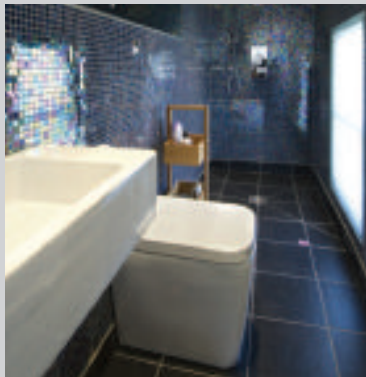

ALTITUDE LOFTS

Altitude Lofts build architecturally-designed attic/loft conversions and ground floor extensions throughout London. Their architects aim to open up your horizons to new design potential, working in harmony with the characteristics of the property's potential and the client's tastes. Particular emphasis is placed on creating light spacious loft conversion. Their professionals build and manage the conversion process in 6-8 weeks. At Altitude Lofts they re-design your house or flat for 21st century living. Call for a free quotation: 020 8123 3853; info@altitudelofts.co.uk; www.altitudelofts.co.uk