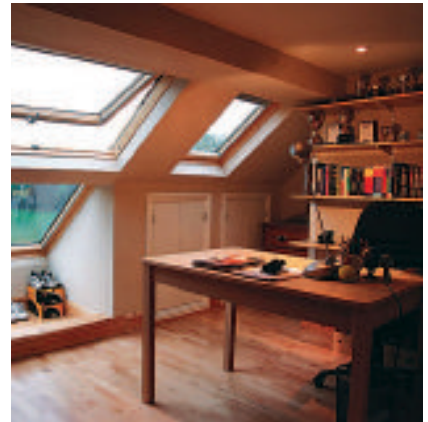

ALTITUDE LOFTS

Altitude Lofts build architecturally-designed attic/loft conversions and ground floor extensions throughout London. Their architects aim to open up your horizons to new design potential, working in harmony with the characteristics of the property's potential and the client's tastes. Particular emphasis is placed on creating light spacious loft conversion. Their professionals build and manage the conversion process in 6-8 weeks. At Altitude Lofts they re-design your house or flat for 21st century living. Call for a free quotation: 020 8123 3853; info@altitudelofts.co.uk; www.altitudelofts.co.uk