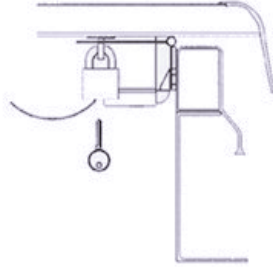

**M & M Access Ltd can now manufacture vertically operated access hatches – Call our sales team today for more information**

## Locking Options for Glazed Roof Hatches

L1

**Standard Cablock**  
Internal opening only

L2

**Standard Cablock with Internal Hasp & Staple**  
Internal opening only giving increased security

L3

**Standard Cablock & Tee Key**  
Internal and External opening