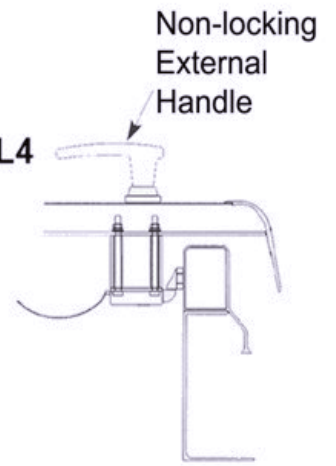

## Locking Options for Glazed Roof Hatches

L1

**Standard Cablock**  
Internal opening only

L2

**Standard Cablock with Internal Hasp & Staple**  
Internal opening only giving increased security

L3

**Standard Cablock & Tee Key**  
Internal and External opening

L4

**Standard Cablock & Non-locking External handle**  
Internal and External opening

L5

**Standard Cablock & External Handle**  
Internal & External opening. Internal opening only possible with external handle unlocked