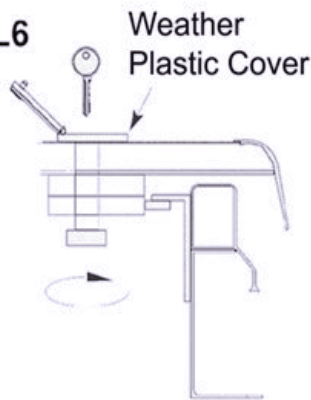

European Deadlock
Internal thumb turn opening and external key opening

L7