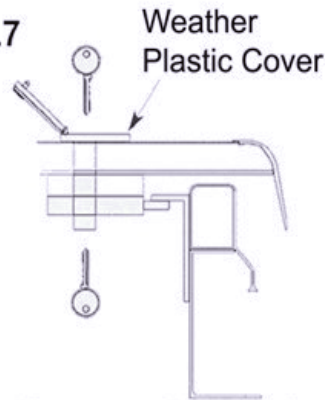

European Deadlock
Internal key & External key opening. Both internal & external opening with one key

L8