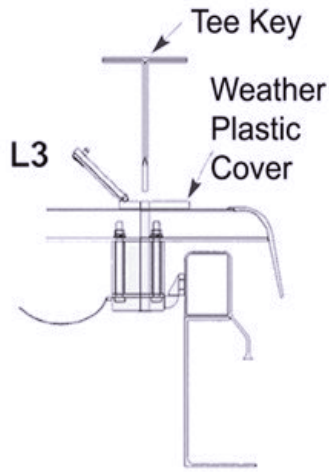

## Locking Options for Glazed Roof Hatches

L1

**Standard Cablock**  
Internal opening only

L2

**Standard Cablock with Internal Hasp & Staple**  
Internal opening only giving increased security

L3

**Standard Cablock & Tee Key**  
Internal and External opening

L4

**Standard Cablock & Non-locking External handle**  
Internal and External opening

L5

**Standard Cablock & External Handle**  
Internal & External opening. Internal opening only possible with external handle unlocked