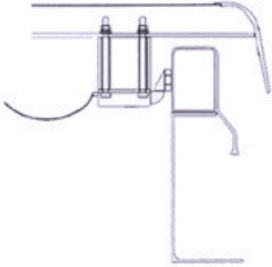

**Glazed access hatches can be electric actuator operated for use with push buttons, fire alarms & key switches (Please see Roofdor / E data sheet for more information)**

Electrically operated access hatches/smoke vents can have pressure sensitive edges incase on accidental closure

## Locking Options for Glazed Roof Hatches

L1

**Standard Cablock**  
Internal opening only

L2

**Standard Cablock with Internal Hasp & Staple**  
Internal opening only giving increased security

L3

**Standard Cablock & Tee Key**  
Internal and External opening