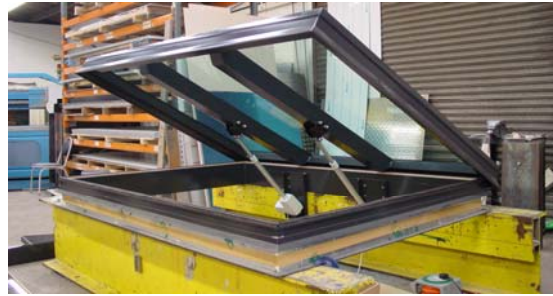

Glazed access hatches can be electric actuator operated for use with push buttons, fire alarms & key switches (Please see Roofdor / E data sheet for more information)