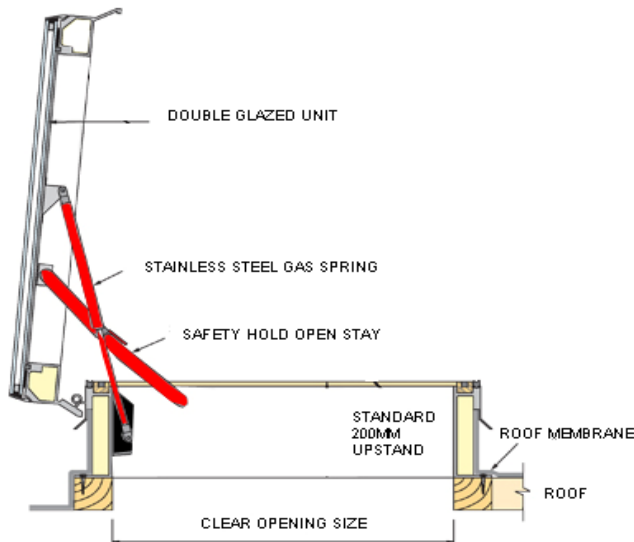

OPEN POSITION