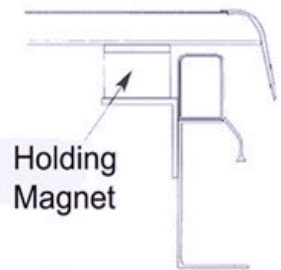

L6

**European Deadlock**  
Internal thumb turn opening and external key opening

L7

**European Deadlock**  
Internal key & External key opening. Both internal & external opening with one key

L8

**Electromagnetic Locking**  
For use with push buttons, fire alarms & key switches

## Roofdor Access Hatches can be supplied with various options

Safety Grid / Ladder Extension – Perfect to assist you out of the Roofdor access hatches & also acts as a barrier when folded down

Access Hatches are designed to offer a high level of thermal insulation against heat loss & condensation. U-Values of 0.78 or 0.43W/m<sup>2</sup>K are available.