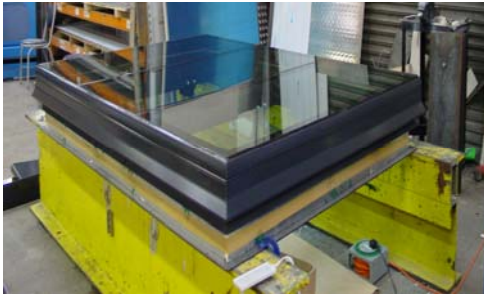

Glazed access hatches can be electric actuator operated for use with push buttons, fire alarms & key switches (Please see Roofdor / E data sheet for more information)