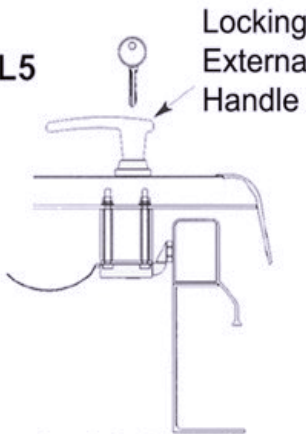

## Locking Options for Glazed Roof Hatches

L1

**Standard Cablock**  
Internal opening only

L2

**Standard Cablock with Internal Hasp & Staple**  
Internal opening only giving increased security

L3

**Standard Cablock & Tee Key**  
Internal and External opening

L4

**Standard Cablock & Non-locking External handle**  
Internal and External opening

L5

**Standard Cablock & External Handle**  
Internal & External opening. Internal opening only possible with external handle unlocked