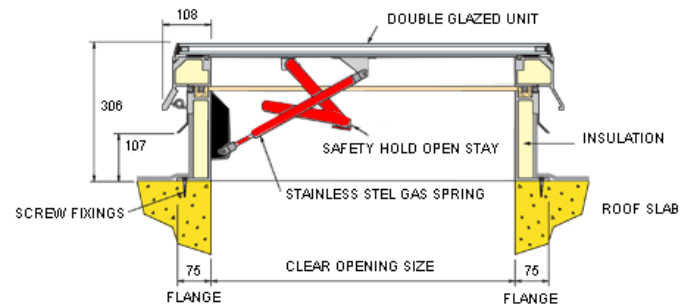

CLOSED POSITION

M & M Access Ltd
5 Quarry Park Close
Moulton Park Industrial Estate
Northampton
NN3 6QB

Tel: 01604 644944   Fax: 01604 644899

Email: sales@m-maccess.co.uk

Web: www.m-maccess.co.uk / www.access-panels.com