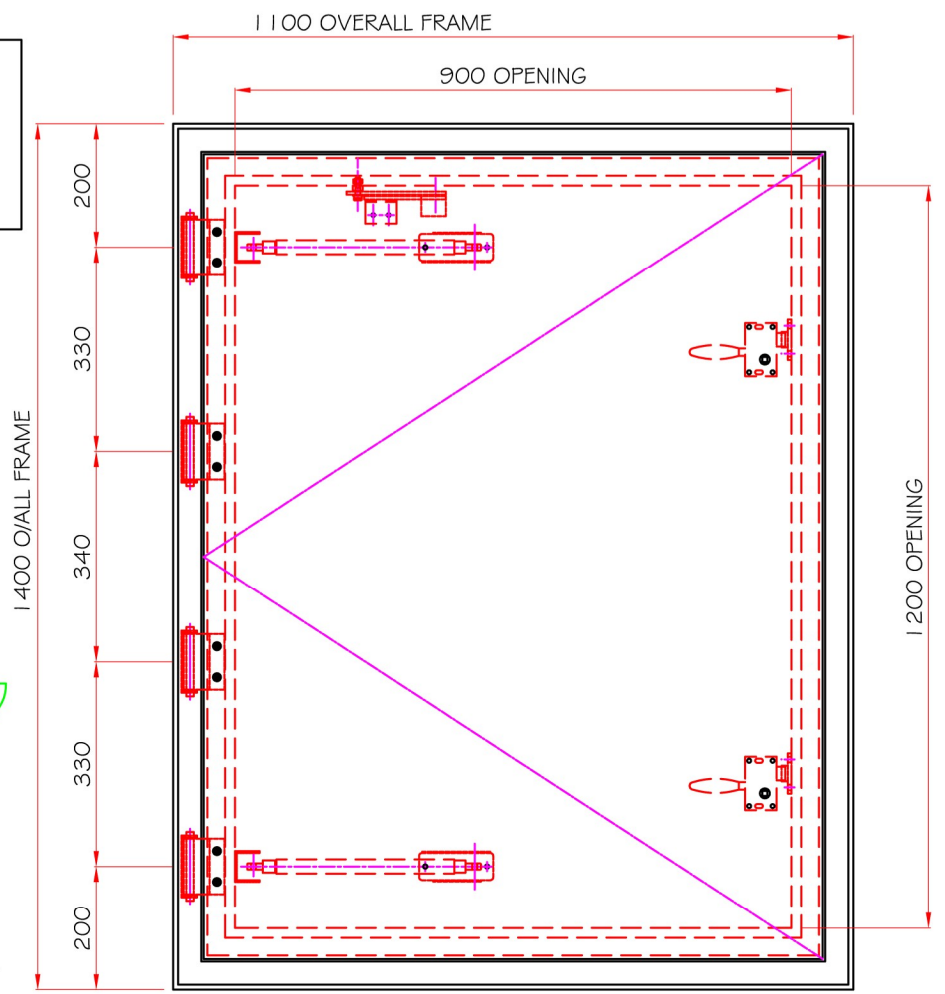

1 200x900 OPENING
FACTA CLASS A
MATL: ALUMINIUM
FINISH SELF COLOUR
QTY 1 off

COVER NOT WATERTIGHT
UNLESS OTHERWISE SPECIFIED

WE RECOMEND THIS COVER IS FITTED
WITH A FLEXIBLE GROUT

APPROX COVER WEIGHT 65KG

ITEM NO	NO OFF	DRG NO.	ITEM MASS	DENOMINATION	MATERIAL	REMARKS
				M & M ACCESS LTD 1 200x900		
				TERRY GREGORY METAL FABRICATIONS		DRAWN BY TS
				CONTRACT NO. 508182	DRAWING NO. 8182-1	DRAWN DATE 28/05/09 REV