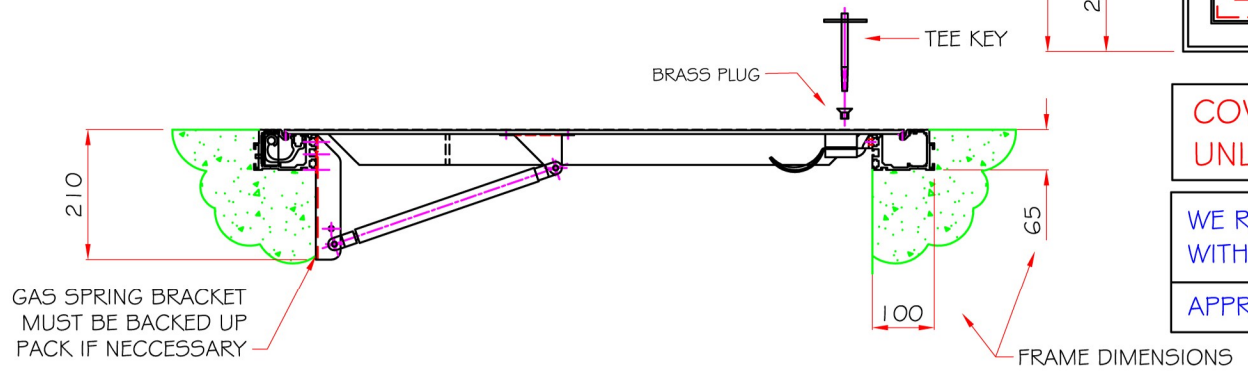

1 200x900 OPENING
FACTA CLASS A
MATL: ALUMINIUM
FINISH SELF COLOUR
QTY 1 off

COVER NOT WATERTIGHT
UNLESS OTHERWISE SPECIFIED

WE RECOMEND THIS COVER IS FITTED
WITH A FLEXIBLE GROUT

APPROX COVER WEIGHT 65KG

ITEM NO	NO OFF	DRG NO.	ITEM MASS	DENOMINATION	MATERIAL	REMARKS
				M & M ACCESS LTD 1 200x900		
				TERRY GREGORY METAL FABRICATIONS		DRAWN BY TS
				CONTRACT NO. 508182	DRAWING NO. 8182-1	DRAWN DATE 28/05/09 REV